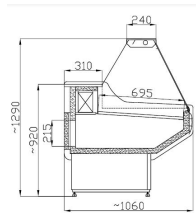

COLD DISPLAY OWEN 2.5 *TRANSPORT ON REQUEST*

€4,510.00

SKU:

7486.0030

EAN code	6017431995984	Width (mm)	2490
Depth (mm)	1060	Height (mm)	1310
Color	White	Gross Weight (kg)	350
Voltage (Volt)	230	Frequency (Hz)	50
Electrical power (kW)	1	Model tabletop/ freestanding/drop-in	Freestanding
Cooling agent	R 290	Temperature range (°C)	+1/ +10
Showcase area (m2)	1.7	Type of cooling	Static
Number of doors	3	Under cooling	Yes
Defrost	Automatic	Refrigerant quantity (gr)	110
Plug and play (EU only)	Yes		