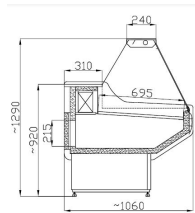

COLD DISPLAY OWEN 2.5 *TRANSPORT ON REQUEST*

€4,510.00

SKU:

7486.0030

EAN code	6017431995984	Width (mm)	2490
Depth (mm)	1060	Height (mm)	1310
Color	White	Gross Weight (kg)	350
Voltage (Volt)	230	Frequency (Hz)	50
Electrical power (kW)	1	Model tabletop/ freestanding/drop-in	Freestanding
Cooling agent	R 290	Temperature range (°C)	+2/ +10
Showcase area (m2)	1.7	Type of cooling	Static
Number of doors	3	Under cooling	Yes
Defrost	Automatic	Brand	COMBISTEEL
Refrigerant quantity (gr)	110	Plug and play (EU only)	Yes