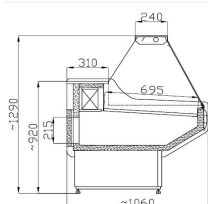

## COLD DISPLAY OWEN 2.5 \*TRANSPORT ON REQUEST\*

€4,510.00

SKU:

7486.0030

EAN code	6017431995984
Width (mm)	2490
Depth (mm)	1060
Height (mm)	1310
Color	White
Gross Weight (kg)	350
Voltage (Volt)	230
Frequency (Hz)	50
Electrical power (kW)	1
Model tabletop/ freestanding/drop-in	Freestanding
Cooling agent	R 290
Temperature range (°C)	+1/ +10
Showcase area (m2)	1.7
Type of cooling	Static
Number of doors	3
Under cooling	Yes
Defrost	Automatic
Refrigerant quantity (gr)	110
Plug and play	Yes