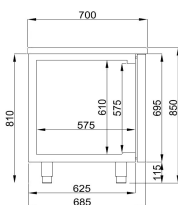

## 700 REFRIGERATED COUNTER 3 DOORS AND 2 DRAWERS MONOBLOCK ENERGY LINE

€3,850.00

SKU:

7489.5360

EAN code	7435137842873
Type	Pro Line
Width (mm)	2270
Depth (mm)	700
Height (mm)	850
Material	Stainless steel 430
Gross Weight (kg)	205
Voltage (Volt)	230
Frequency (Hz)	50
Electrical power (kW)	0,308
Cooling agent	R 290
Temperature range (°C)	-2/+8
Number of grids	3
Gross Capacity (Ltr)	632
Contents of GN	3x 1/1
Type of cooling	Ventilated
Number of doors	3
Number of drawers	2
Noise level (dB)	40
Defrost	Automatic
Max. ambient temperature (°C)	43
Insulation thickness (mm)	60
Energy label	A
Brand	COMBISTEEL