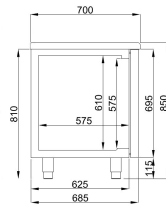

## 700 REFRIGERATED COUNTER 3 DOORS AND 2 DRAWERS MONOBLOCK ENERGY LINE

€3,850.00

SKU:

7489.5360

EAN code	7435137842873	Type	Pro Line
Width (mm)	2270	Depth (mm)	700
Height (mm)	850	Material	Stainless steel 430
Gross Weight (kg)	205	Voltage (Volt)	230
Frequency (Hz)	50	Electrical power (kW)	0,308
Cooling agent	R 290	Temperature range (°C)	-2/+8
Number of grids	3	Gross Capacity (Ltr)	632
Contents of GN	3x 1/1	Type of cooling	Ventilated
Number of doors	3	Number of drawers	2
Noise level (dB)	40	Defrost	Automatic
Max. ambient temperature (°C)	43	Insulation thickness (mm)	60
Energy label	A	Brand	COMBISTEEL
Refrigerant quantity (gr)	120	Plug and play (EU only)	Yes