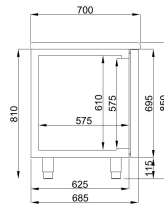

700 REFRIGERATED COUNTER 3 DOORS AND 2 DRAWERS MONOBLOCK ENERGY LINE

€3,850.00

SKU:

7489.5360

EAN code	7435137842873	Type	Pro Line
Width (mm)	2270	Depth (mm)	700
Height (mm)	850	Material	Stainless steel 430
Gross Weight (kg)	205	Voltage (Volt)	230
Frequency (Hz)	50	Electrical power (kW)	0,308
Cooling agent	R 290	Temperature range (°C)	-2/+8
Number of grids	3	Gross Capacity (Ltr)	632
Contents of GN	3x 1/1	Type of cooling	Ventilated
Number of doors	3	Number of drawers	2
Noise level (dB)	40	Defrost	Automatic
Max. ambient temperature (°C)	43	Insulation thickness (mm)	60
Energy label	A	Brand	COMBISTEEL
Refrigerant quantity (gr)	120	Plug and play (EU only)	Yes