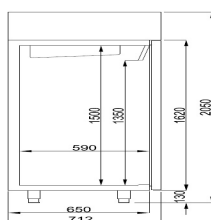

## FREEZER SS 1200 LTR

€3,905.00

SKU:

7489.5055

EAN code	7435137791751
Type	Pro Line
Width (mm)	1400
Depth (mm)	700
Height (mm)	2050
Material	Stainless steel 430
Color	Stainless steel
Parcel ready	No
Gross Weight (kg)	210
Voltage (Volt)	230
Frequency (Hz)	50/60
Electrical power (kW)	0,5
Cooling agent	R 290
Temperature range (°C)	-10/-22
Number of guide pairs	58
Number of grids	6
Guides distance (mm)	45
Gross Capacity (Ltr)	1200
Net Capacity (Ltr)	750
Lights	Yes, LED
Type of cooling	Ventilated

Mobile	No
Number of doors	2
Door left / right hinging	Left and right hinged
Defrost	Automatic
Max. ambient temperature (°C)	43
Insulation thickness (mm)	60
Energy label	F
Brand	COMBISTEEL
Refrigerant quantity (gr)	120
Plug and play	Yes