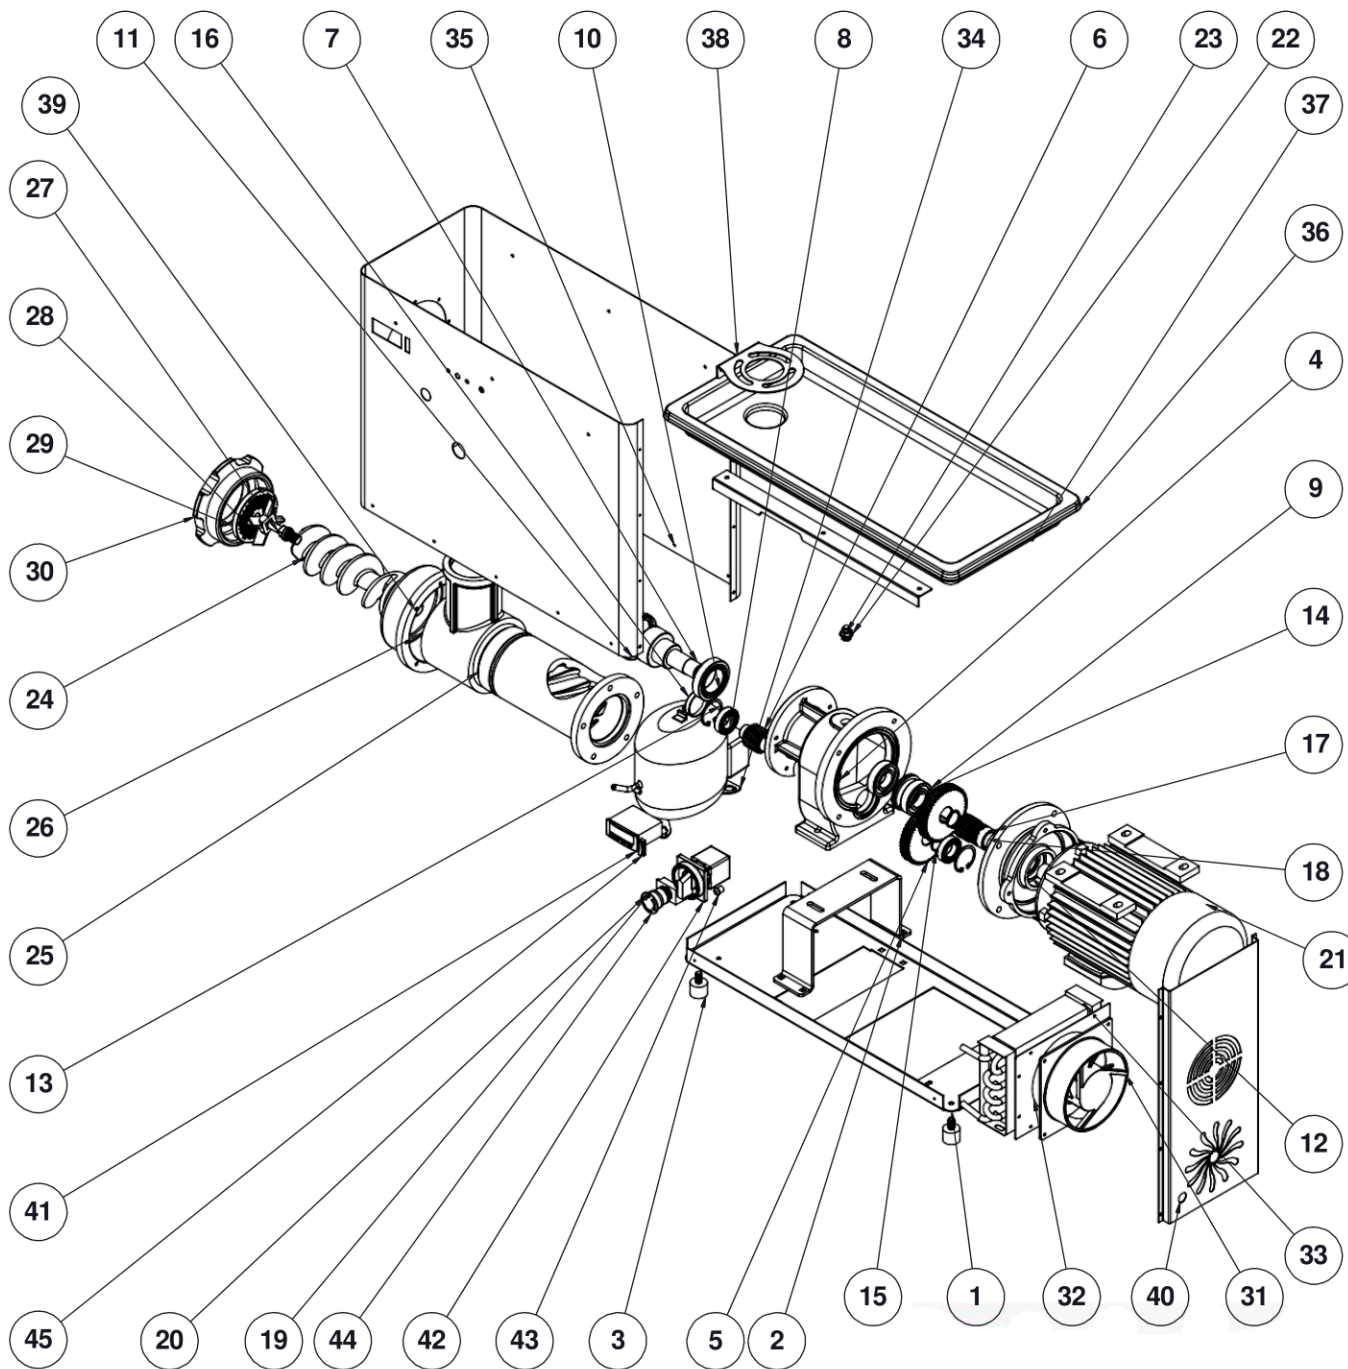

NO.	DEF	Qt
1	Base chassis sheet	1
2	Gearbox botton	1
3	Feet	4
4	Gearbox housing	1
5	Gear	2
6	Pinon Gear	1
7	Feed screw	1
8	Roller bearing	2
9	Roller bearing	2
10	Roller bearing	1
11	Oil seal	1
12	Engine cover	1
13	Piston ring	2
14	Piston ring	2
15	Piston ring	2
16	Gearbox cover	1
17	Engine gear	1
18	Nylonmat	1
19	Oil gauge	1
20	OIL gauge	1
21	Engine	1
22	Oil plug	1
23	Oil stopper cover	1
24	Feed screw	1
25	Head	1
26	Transmission case	1
27	Blade shaft	1
28	Screw drivers	1
29	Blade shaft	1
30	Throat nut	1
31	FAN	1
32	Fanbottom sheet	1
33	Radiator	1
34	Compressor	1
35	Body sheet	1
36	Tray	1
37	Tray connection	2
38	Hand protection	1
39	Throat cover plastic	1
40	Body back cover	1
41	Digital Thermostat	1
42	Green push button	1
43	Red push button	1
44	Emergency stop	1
45	On off swich	1