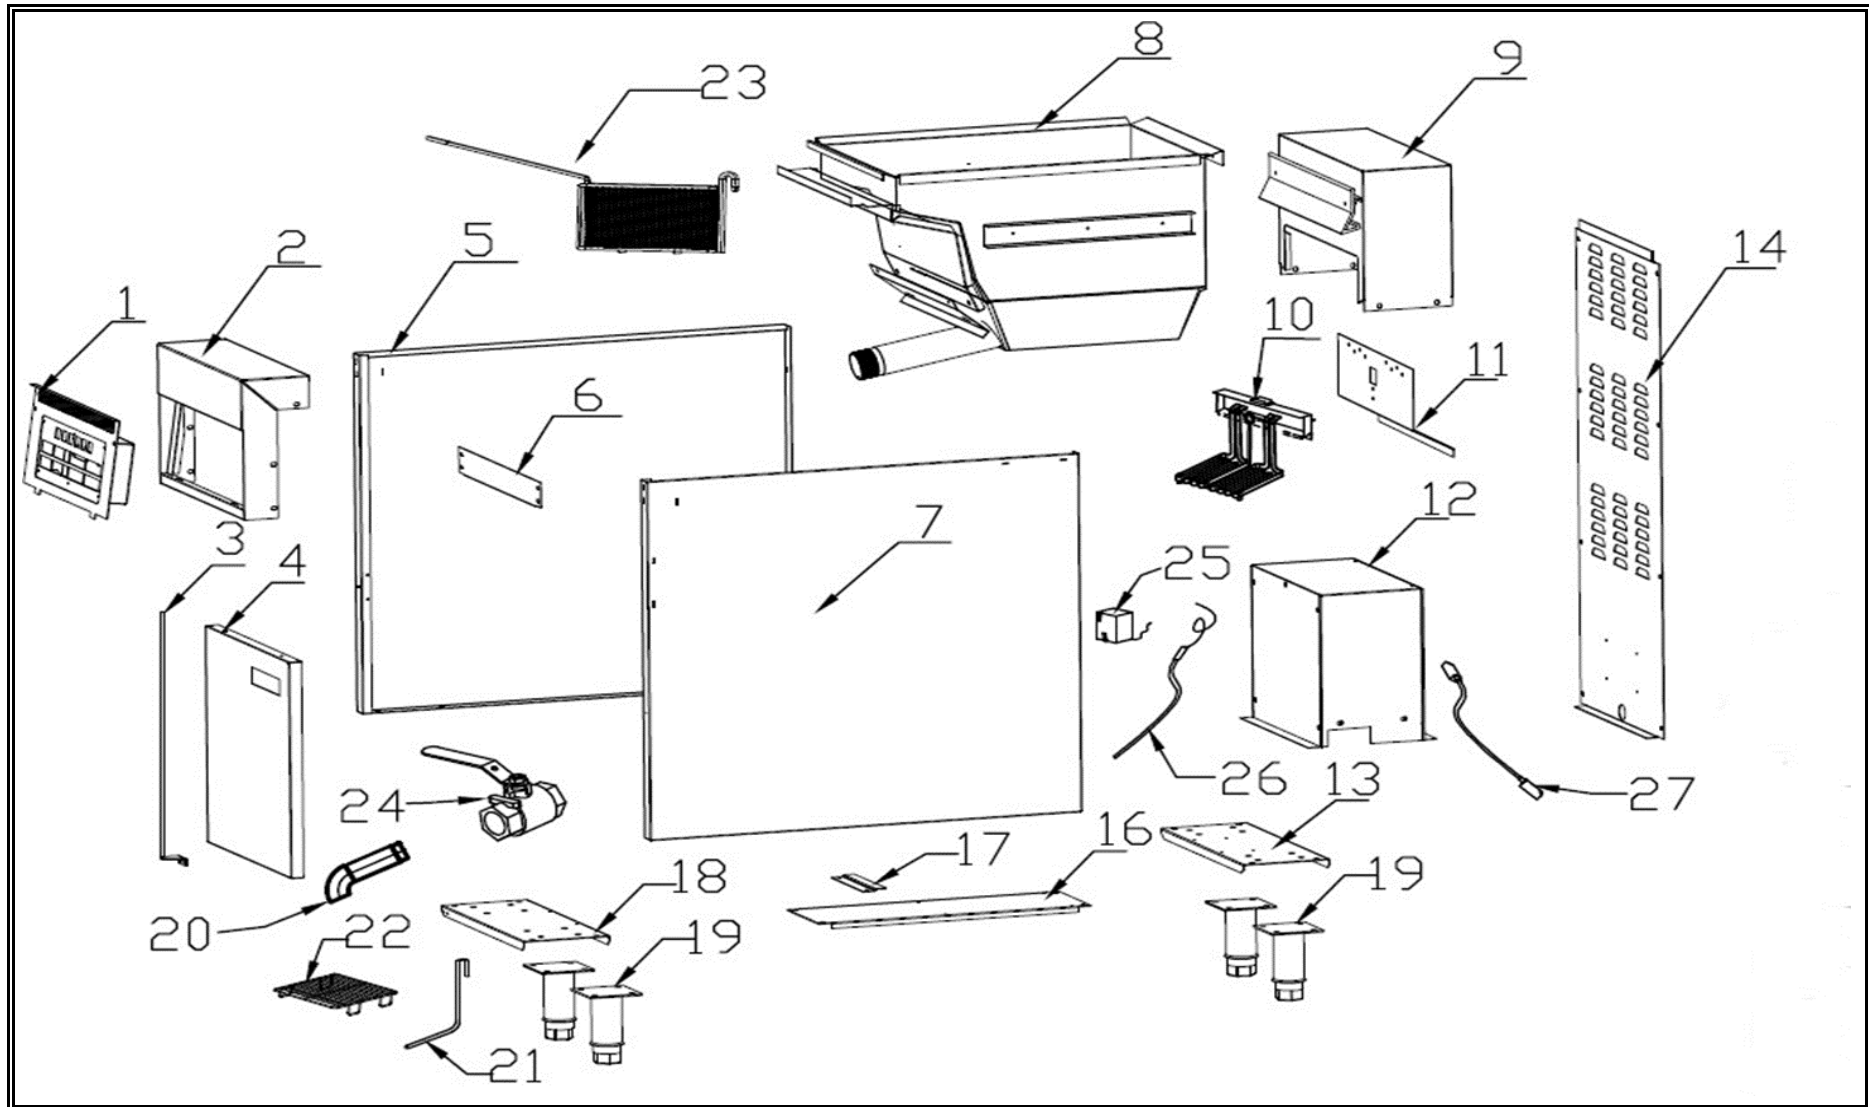

## Onderdelenlijst 7509.0005

POS:	Art.No.:	Omschrijving:	Aantal:
1	CS9331.1072	Electric plate assembly	1
2		Electric plate cover	1
3		Door axis	1
4		Door Assembly	1
5		Left panel	1
6		Plate support between left and right panel	1
7		Right panel	1
8	CS9331.1280	Oil tank	1
9		Back cover	1
10		Heating element assembly	1
10A	CS9331.1500	Heating element	1
11		Protection plate	1
12		Electric box	1
13		Bar	1
14		Back panel	1
16		Plate support	1
17		Electric box fixing plate	1
18		Bar	1
19	CS9331.1510	Feet	4
20	CS9331.1445	Oil drain	1
21		Cleaning rod	1
22	CS9331.1495	Net rack	1
23	CS7020.1015	Fry basket	2
24	CS9338.4055	Valve	1
25	CS9331.1010	Hi limit	1
26	CS9331.1045	Thermocouple	1