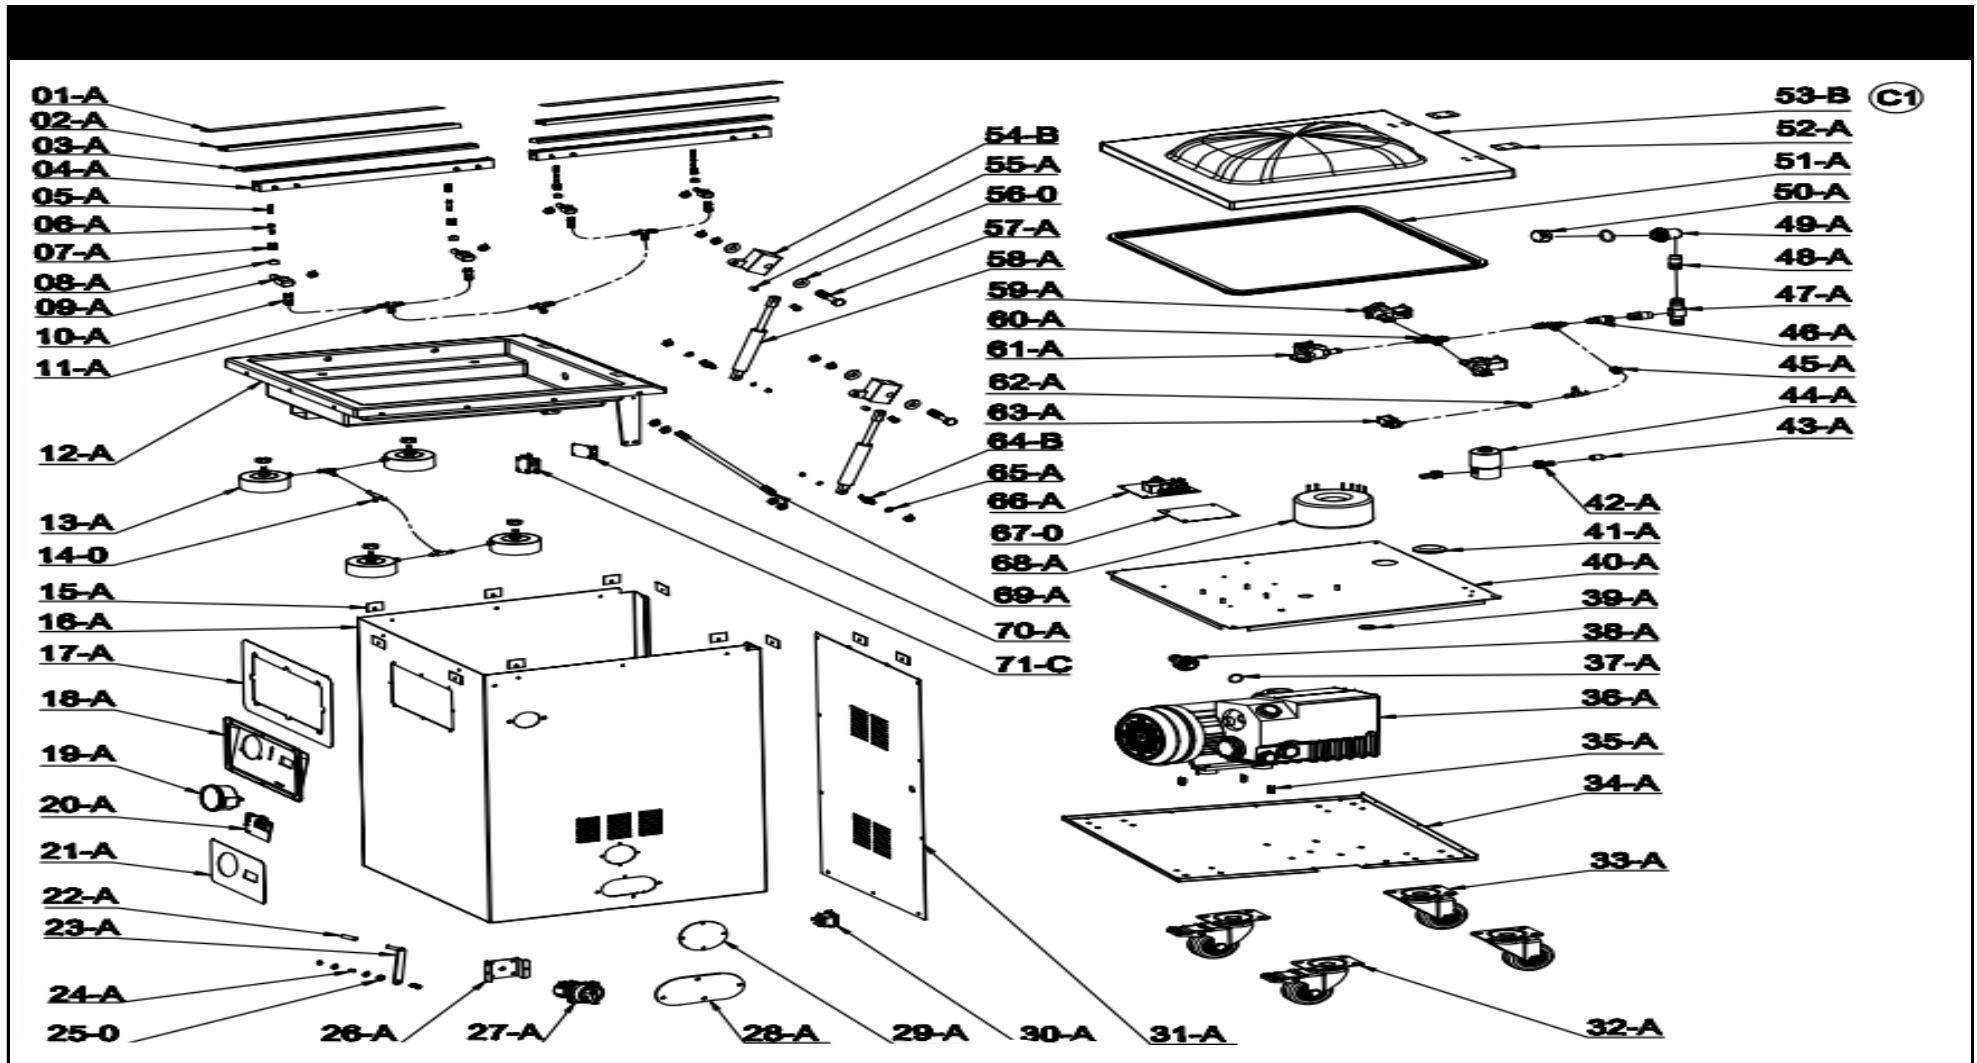

7529.0015

Onderdelen informatie
Erzatzteil information
Spare part information
Information de pièces

POS:	Art.No.:	Omschrijving:	Aantal:
1		Gasket of mounted plate	1
2		Mounted Plate for Heat-Sealing Foam	2
3	9288.0510	Heat-sealing foam	2
4	9288.0500	Seal bar assembly	2
5	9288.0520	Clamp spring	4
6	9288.0520	Guide bar	4
7	9288.0520	Mounted plate for clamp	4
8	9288.0520	Rubber clip	4
9	9288.0520	Gas inflation connector	4
10	9288.0520	Connector	4
11	9288.0520	Tee connector	4
12		Vacuum chamber	1
13	9288.0530	Up-down piston	4

POS:	Art.No.:	Omschrijving:	Aantal:
14	9288.0130	300 tee connector	4
15		Damping gasket of main body	12
16		Main body	1
17	9228.0540	Decorating plate	1
18	9288.0540	Control plate	1
19	9288.0550	Pressure gauge	1
20	9288.0540	CPU board	1
21		Membrane switch	1
22		Silicone tube	1
23		Fixed button of vacuum lid	1
24		Sleeve B of Pneumatic spring	1
25		Gasket of pneumatic spring	1
26		Fixed plate of switch	1

POS:	Art.No.:	Omschrijving:	Aantal:
27	9288.0560	Power switch	1
28		Oil window lid-B	1
29		Oil window lid-A	1
30		Socket	1
31		Back cover plate	1
32	9288.0580	Swivel wheel (with brake)	2
33	9288.0570	Swivel wheel (with brake)	2
34		Bottom plate	1
35		M8X16 set screw/M8X20 set screw	3
36	9288.0600	Oil Pump	1
37		seal gasket of suction connector	2
38		pump suction connector	1
39		Ø16 rubber grommet	1

POS:	Art.No.:	Omschrijving:	Aantal:
40		Partition plate	1
41		Ø35 rubber grommet	1
42		Straight connector	1
43		Dust cap	1
44	9288.0590	Ø8(2*2) normal close magnetic valve	
45		830 reducing joint	1
46		C20 reducing joint	1
47		C20 tee connector	1
48		Connector	2
49	9288.0640	Suction connector for vacuum chamber	1
50	9228.0640	Nut of suction connector	1
51	9288.0670	Seal ring	1
52		Pressing plate of vacuum lid	2