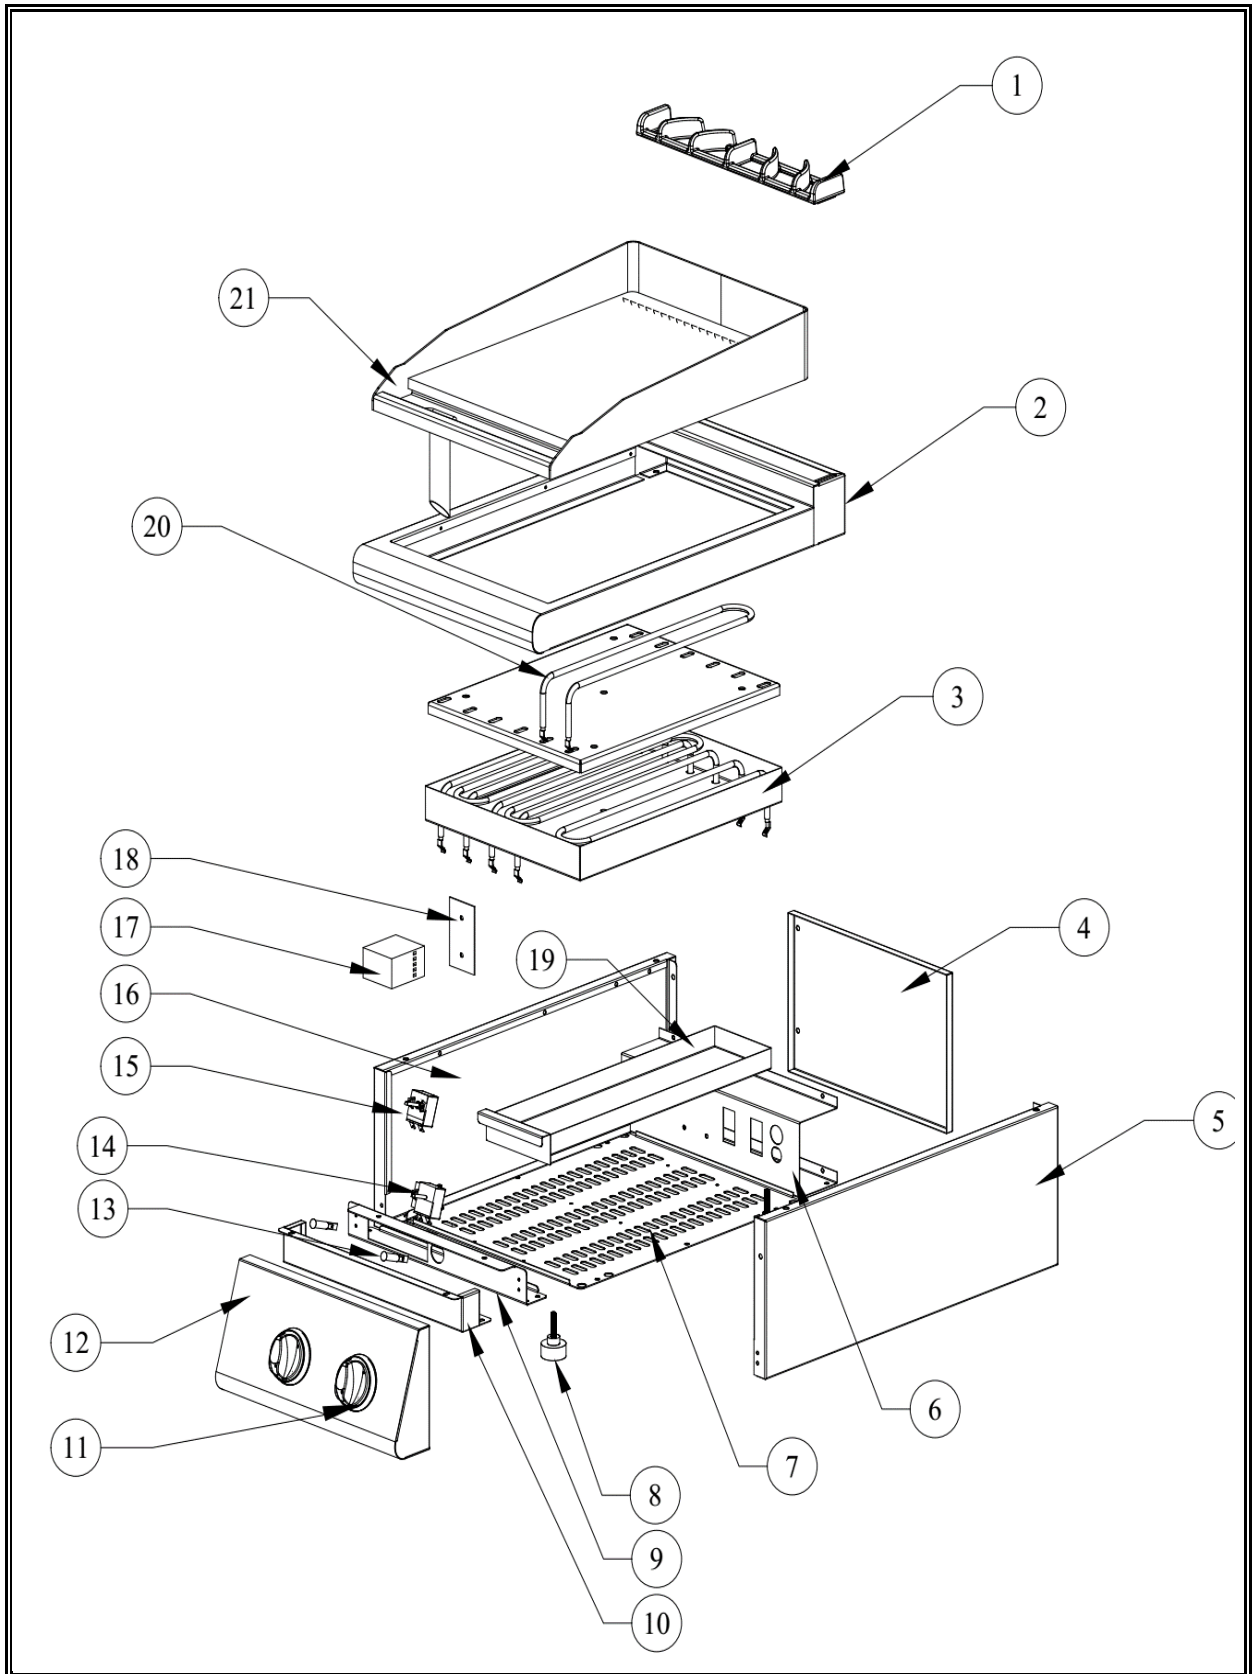

7178.0235

Onderdelen informatie
Erzatzteil information
Spare part information
Information de pièces

POS:	Art.No.:	Omschrijving:	Aantal:
1	9289.0280	Iron Cast Chimney	
2		Top Table	
3		Bottom Panel Isolation	
4		Back Panel	
5		Right Side Panel	
6		Installation Part	
7		Bottom Panel	
8	9289.0030	Adjustable Legs	
9		Support Part	
10		Bottom Part	
11	9289.0650	Knob	
12		Front Panel	
13		Signal Lamp	
14	9289.0405	Thermostat	
15		0-1 Switch	
16	9289.0130	Left Side Panel	
17	9289.0125	Contactoer	
18	9289.0125	Electric Terminal	
19		Oil drawer	
20		Isolation Side Part	
21		Resistances	
21		G71100/110E Griddle	