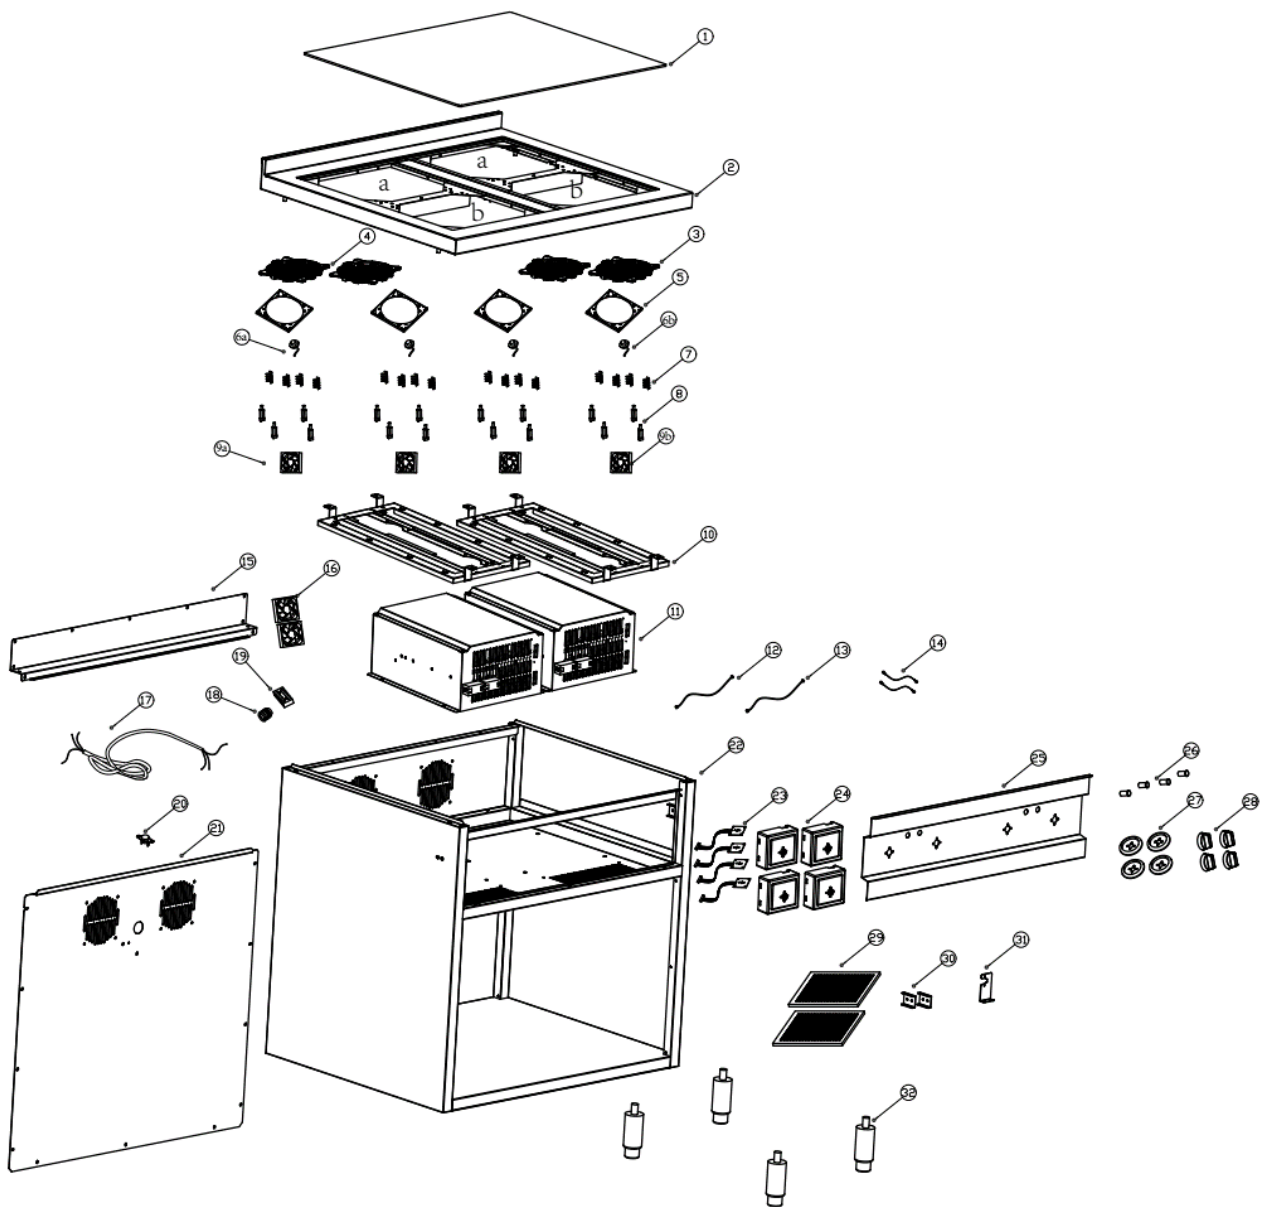

Spare part information

7545.0010

CombiSteel

7545.0010

Spare part list 7545.0010

POS:	Art.No.:	Omschrijving:	Aantal:
1	CS9806.0324	Glass	
2	**	Stainless steel top cover	
3	CS9806.0332	Heating coil with 350mm cable	
4	CS9806.0342	Heating coil with 600mm cable	
5	**	Aluminum sheet for coil	
6a	CS9806.0304	Sensor with black color connection	
6b	CS9806.0306	Sensor with blue color connection	
7	**	Spring	
8	**	Holding for heating coil	
9a	CS9806.0308	Fan with purple connection	
9b	CS9806.0310	Fan with red connection	
10	**	Iron support for heating coil	
11	CS9806.0340	PCB BOX	
12	CS9806.0314	Connect cable for control panel	
13	CS9806.0314	Connect cable for control panel	
14	**	Red connecting line	
15	**	Top panel backboard	
16	CS9806.0212	Motor fan 220V	
17	**	Plug cord	
18	**	Fix for plug cord	
19	**	Terminal blocks	
20	CS9806.0214	Thermostat	
21	**	Backboard	
22	**	Stainless steel housing	
23	CS9806.0350	Control panel	
24	**	Inner case for control panel	
25	**	Stainless steel cover for control panel	
26	CS9806.0316	Indicator light	
27	CS9806.0318	Knob ring	
28	CS9806.0318	Knob	
29	CS9806.0268	Air filter	
30	**	Connection part	
31	**	Thermostat fixed seat	
32	CS9806.0266	Feet	
.		## = Parts cannot be ordered separately.	
.		** = No article number known, must be requested specifically.	