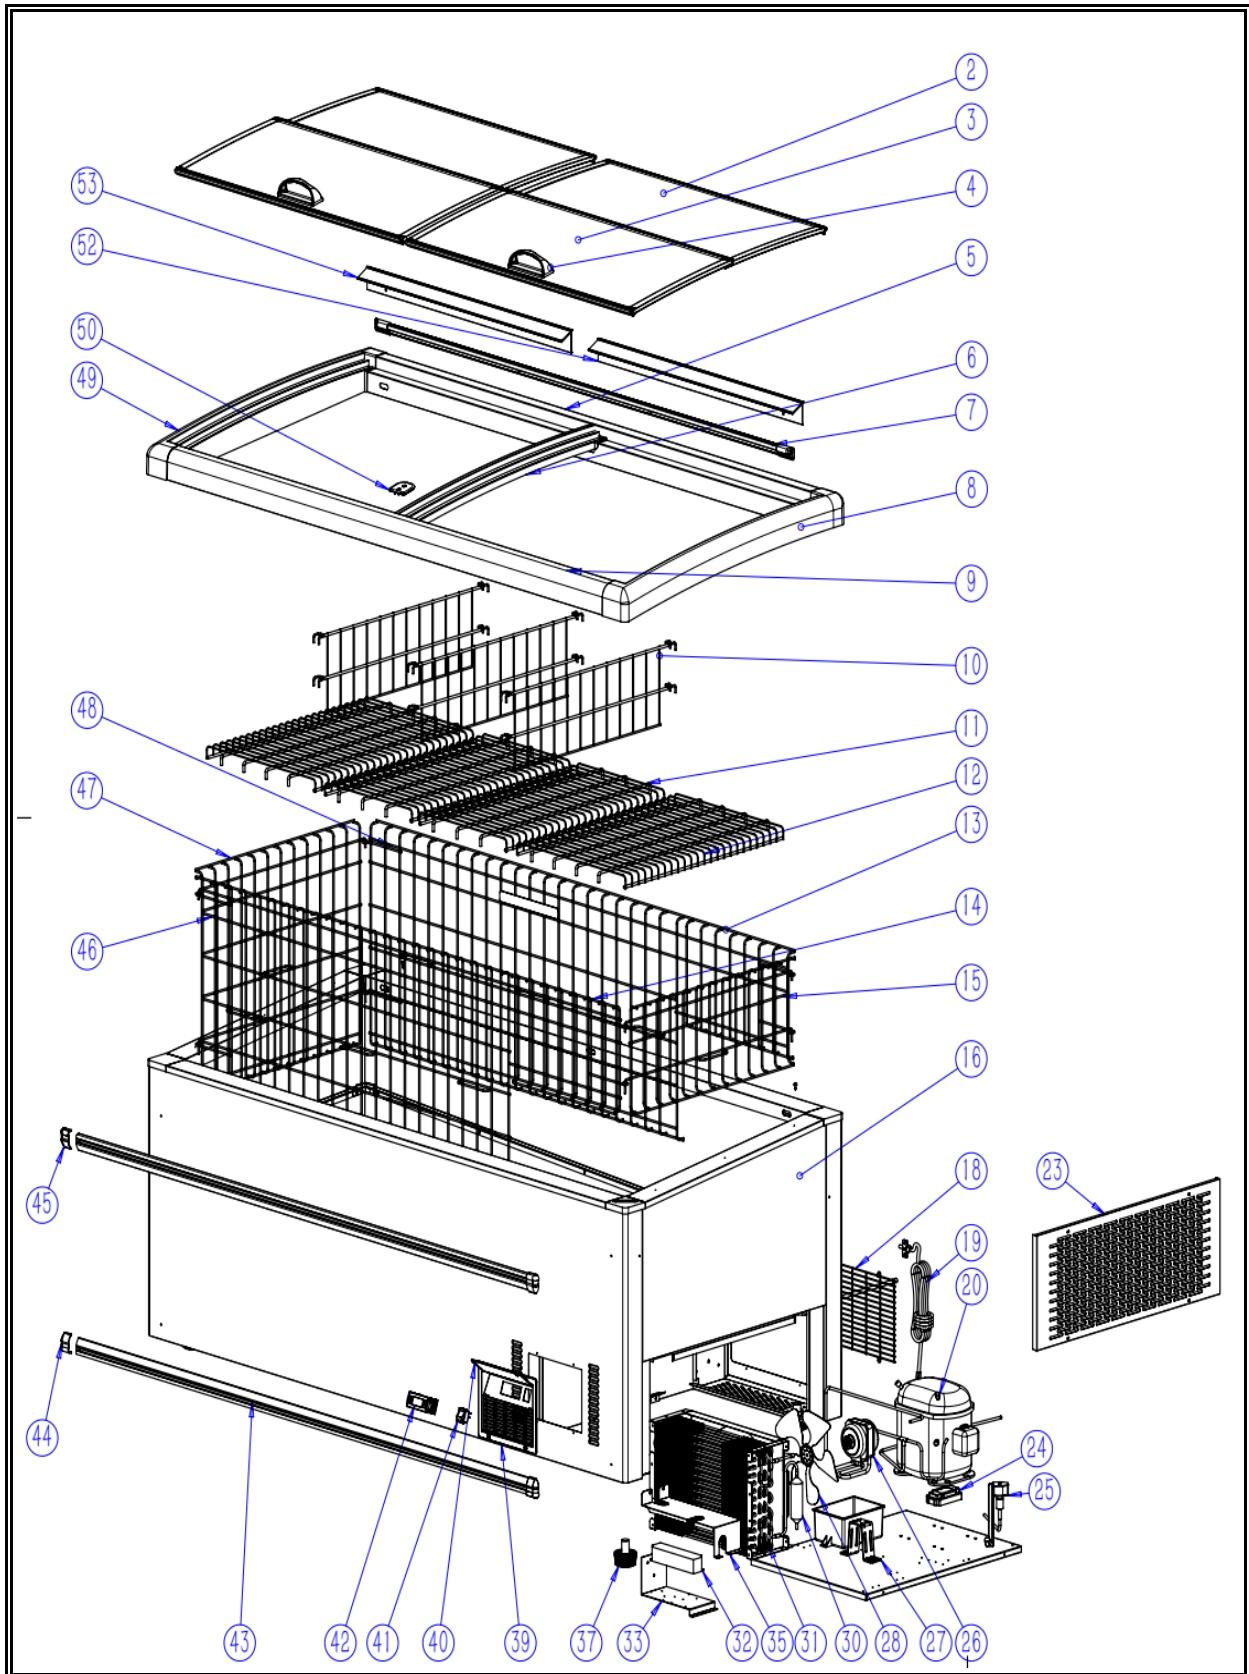

7455.2525

R290

Onderdelen informatie
Erzatzteil information
Spare part information
Information de pièces

POS:	Art.No.:	Omschrijving:	Aantal:
2		Rear glass door	2
3		Front glass door	2
4		Glass door handle	2
5		Back frame	1
6		Mullion	1
7		Left LED light accessories	1
8		Right frame	1
9		Front frame	1
10	CS7455.2540	Separate bar	4
11		Bottom net A	4
12		Bottom net	1
13		Rear side net- Right	1
14		Front side net - Right	1
15		Right side net	1
16		Indulated body	1
18		Back mesh	1
19		Power cable	1
20	CS9338.3430	Compressor	1
23		Side panel of compressor unit	1
24		Electronic box	1
25	CS9338.2460	Solenoid valve	1
26	CS9390.0130	Fan motor	1
27		Condenser fan motor bracket	1
28	CS9338.1855	Condenser fan blade	1
30		Dry filter	1
31		Condenser	1
32		LED light driver	1
33		Fixed parts	1
35		Electronic box cover	1
37		Adjustable feet	6
39		Thermostat panel	1
40		Thermostat panel cover	1
41	CS9030.0510	Light switch	1
42	CS9338.2754	Digital controller	1
43		Bumper strip B	2
44		Bumper strip right cover	2
45		Bumper strip left cover	2
46		Front side net -Left	1
47		Left side net	1
48		Rear side net - Left	1
49		Left frame	1
50		Positioning cover	1
52		Left PVC price strip	1