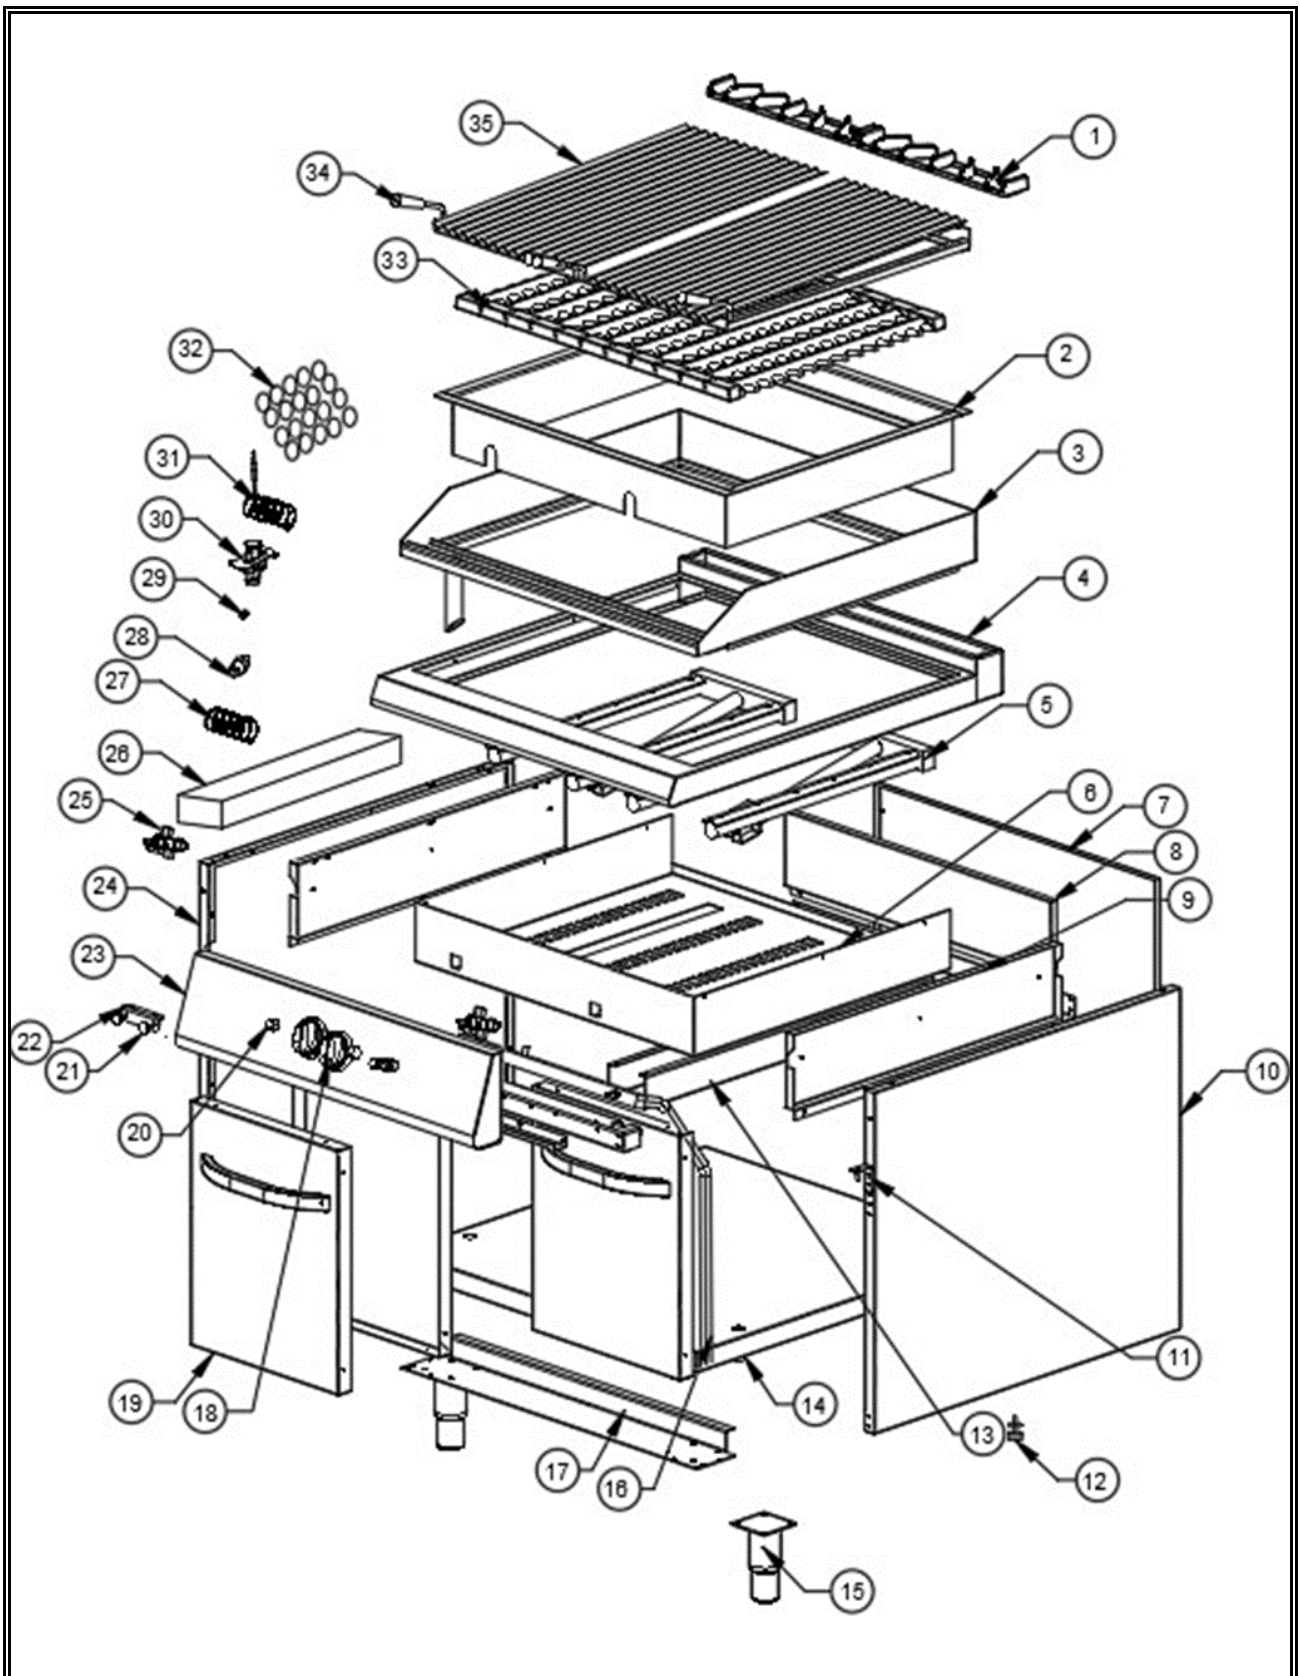

Spare part information

7178.3070

CombiSteel

7178.3070

Spare part list 7178.3070

POS:	Art.No.:	Omschrijving:	Aantal:
1	CS9289.0280	Iron Cast Chimney	2
2	**	Grill Carcass	1
3	**	Splash Guard	1
4	**	Top Table	1
5	**	Burner	2
6	**	Combustion Chamber	1
7	**	Back Panel	1
8	**	Back Panel Isolation	1
9	**	Side Panel Isolation	2
10	**	Right Side Panel	1
11	CS9289.1110	Upper Hinge	1+1
12	**	Grounding Terminal	1
13	**	Oil Drawer Slider	1
14	**	Bottom Table	1
15	CS9289.0405	Adjustable Legs	4
16	CS9289.0495	Gas Tank	1
17	**	Legs Fixing Part	2
18a	CS9289.0660	Ø8 Knob	2
18b	CS9289.0907	Knob Bottom with Igniter	2
19	**	700-900 Serie Door	2
20	CS9289.0665	Piezo Igniter	2
21	CS9289.0725	Ø25 Magnet	2
22	**	Magnet Holder Part	1
23	**	Front Panel	1
24	**	Right Side Panel	1
25	CS9289.0075	Gaz Valve	2
26	CS9289.1410	Oil Drawer	1
27	CS9289.1330	Igniter Cable 80cm	2
28	CS9289.0880	Injector Inlet 5/16" - 3/8"	2
29a	CS9289.0290	M8 Inj LPG Ø 1.90mm	2
29b	CS9289.1020	M8 Inj NG Ø 2.90mm	2
30	CS9995.1573	Aluminized Pilot	2
31	CS9289.1330	M8 Termocouple 80cm	2
32	CS7178.9060	Lavastone	6 kg
33	**	Lavastone Grill 580mm	12
34	CS9289.0165	Bakalite Handle M8	4
35	**	Grill Kit	2
.		## = Parts cannot be ordered separately.	
.		** = No article number known, must be requested specifically.	