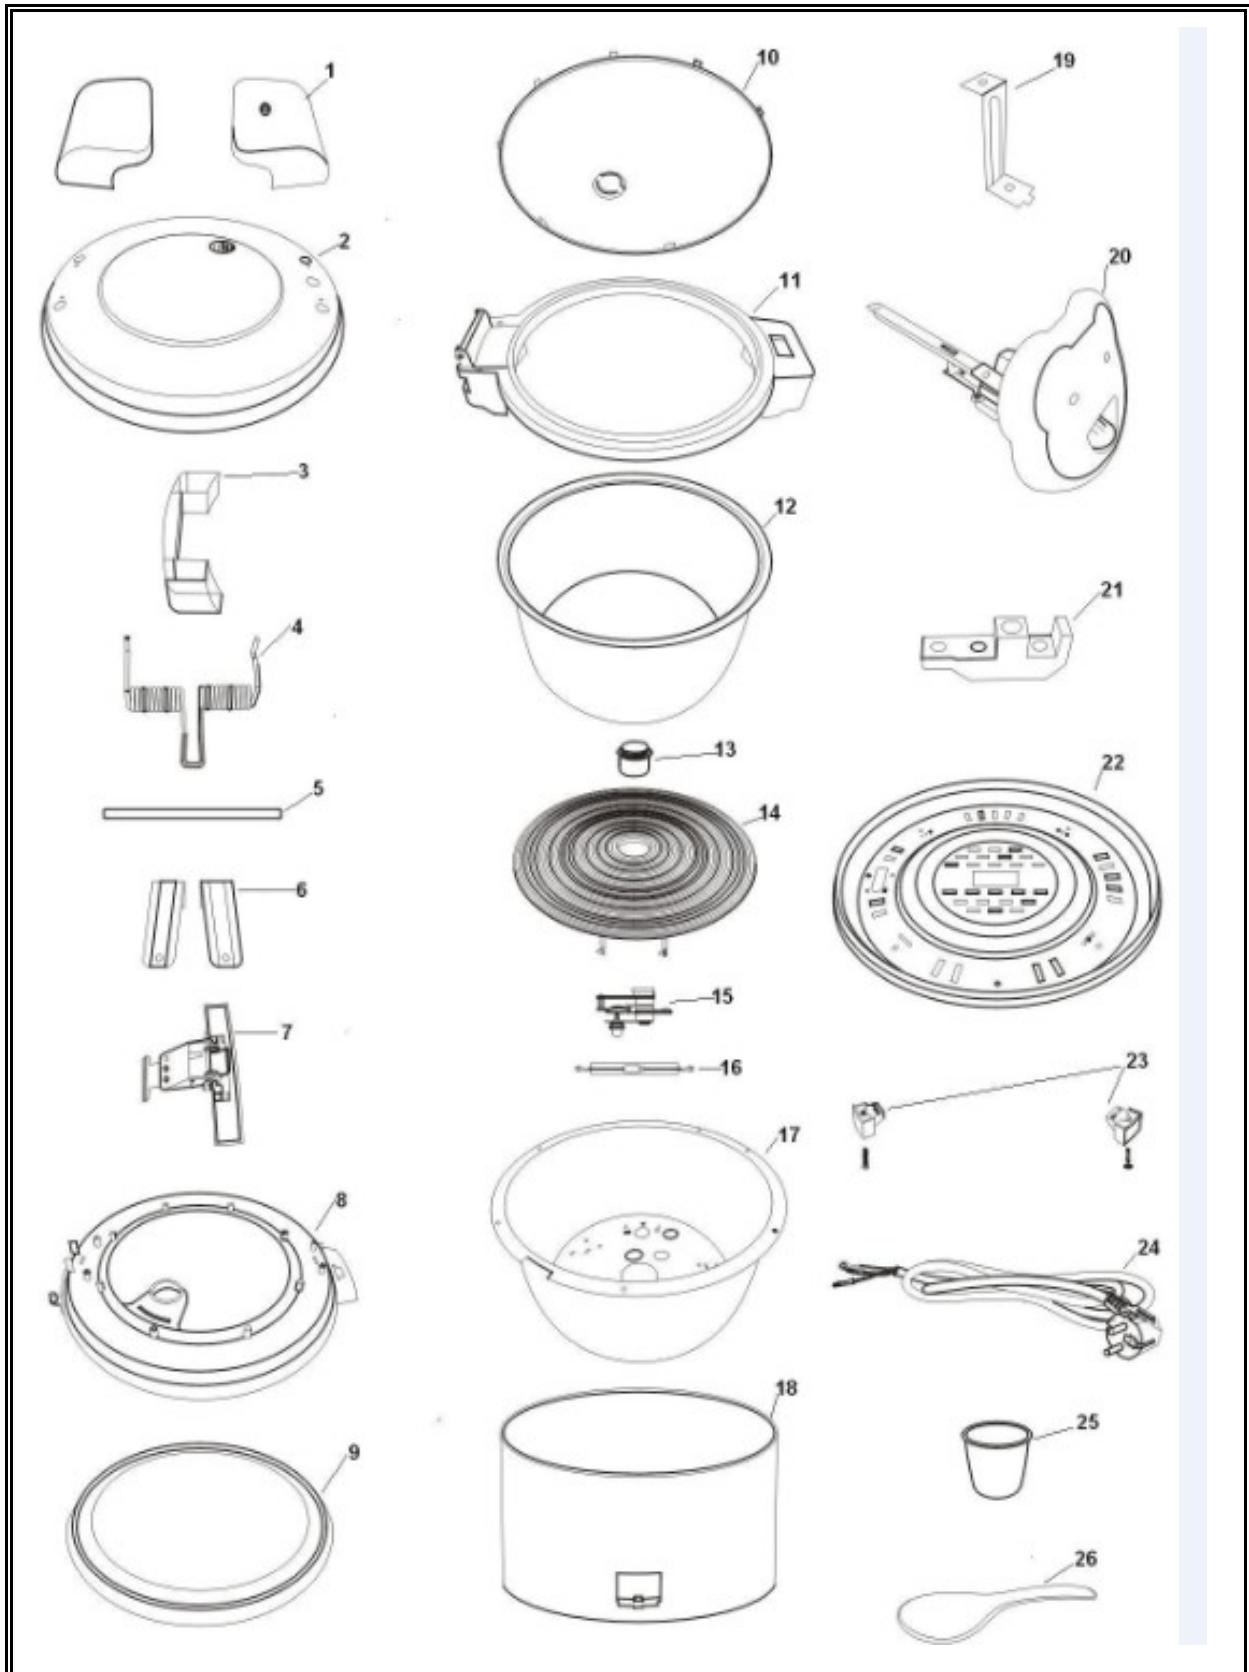

**7516.0005**

Onderdelen informatie  
Erzatzteil information  
Spare part information  
Information de pièces

POS:	Art.No.:	Omschrijving:	Aantal:
1		plastic knob	1
2		stainless steel cover lid	1
3		connected cup	1
4		soring	1
5		connected tole	1
6		spring bracket	1
7		top close button	1
8		top plastic inner	1
9		silicon gel ring	1
10		aluminum cover	1
11		midde plastic ring	1
12		aluminum pot	1
13	9008.1640	magnet thermo switch (temperature limiter)	1
14	9008.1635	heating element	1
15	9008.1645	theating element(thermostat)	1
16	9008.1650	thermo fuse	1
17		middle level	1
18		enclosure	1
19		iron leg	1
20	9008.1655	switch set	1
21		porcelain seat	1
22		bottom cover	1
23		leg	1
24		power cord with plug	1
25		measuring cup	1
26		rice ladle	1