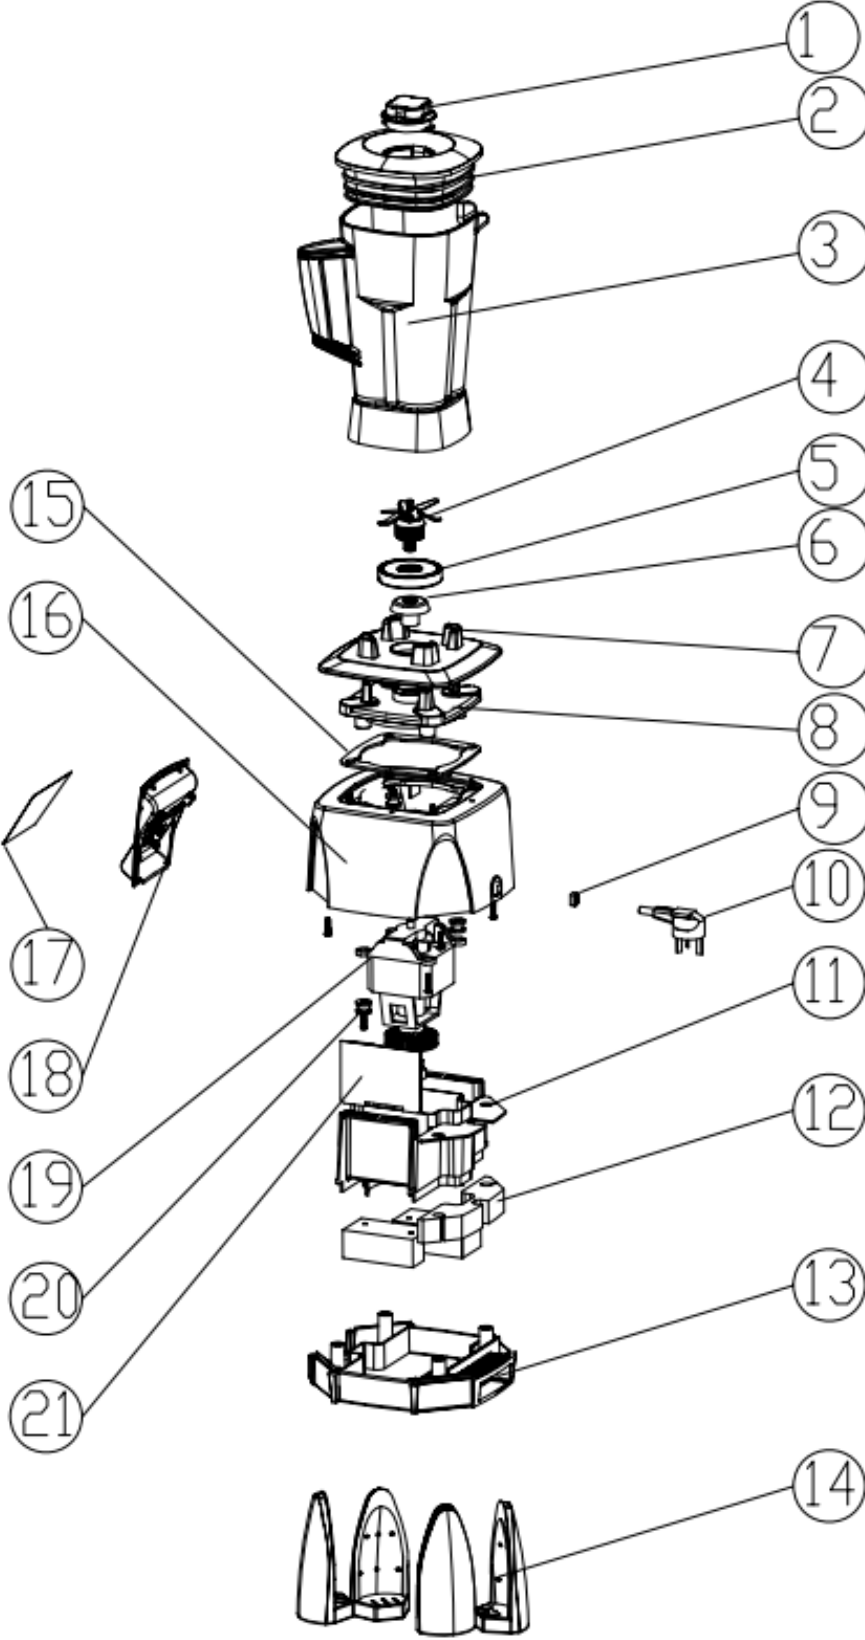

Spare part information

7455.0305

CombiSteel

7455.0305

Spare part list 7455.0305

POS:	Art.No.:	Omschrijving:	Aantal:
1	**	Small Cap	
2	**	Cup Cap	
3	9339.0701/0702	Cup	
4	See Photos	Blade ASM	
5	**	Cup Base	
6	See Photos	Clutch	
7	**	Cup Pad	
8	**	Motor Flame	
9	**	Wire Clamp	
10	**	Wire	
11	**	Motor Cover	
12	**	Sponge	
13	**	Bottom	
14	**	Foot	
15	9339.0704	Motor Cushion	
16	9339.0706	Main Board	
17	**	Button Paper	
18	**	Button Palate	
19	**	Motor	
20	**	Motor Screw	
21	**	Controle PCB	
.		## = Parts cannot be ordered separately.	
.		** = No article number known, must be requested specifically.	

Photo Spare Parts

9339.0726

9339.0728

9339.0708

9339.0742

9339.0700

9339.0748

9339.0702