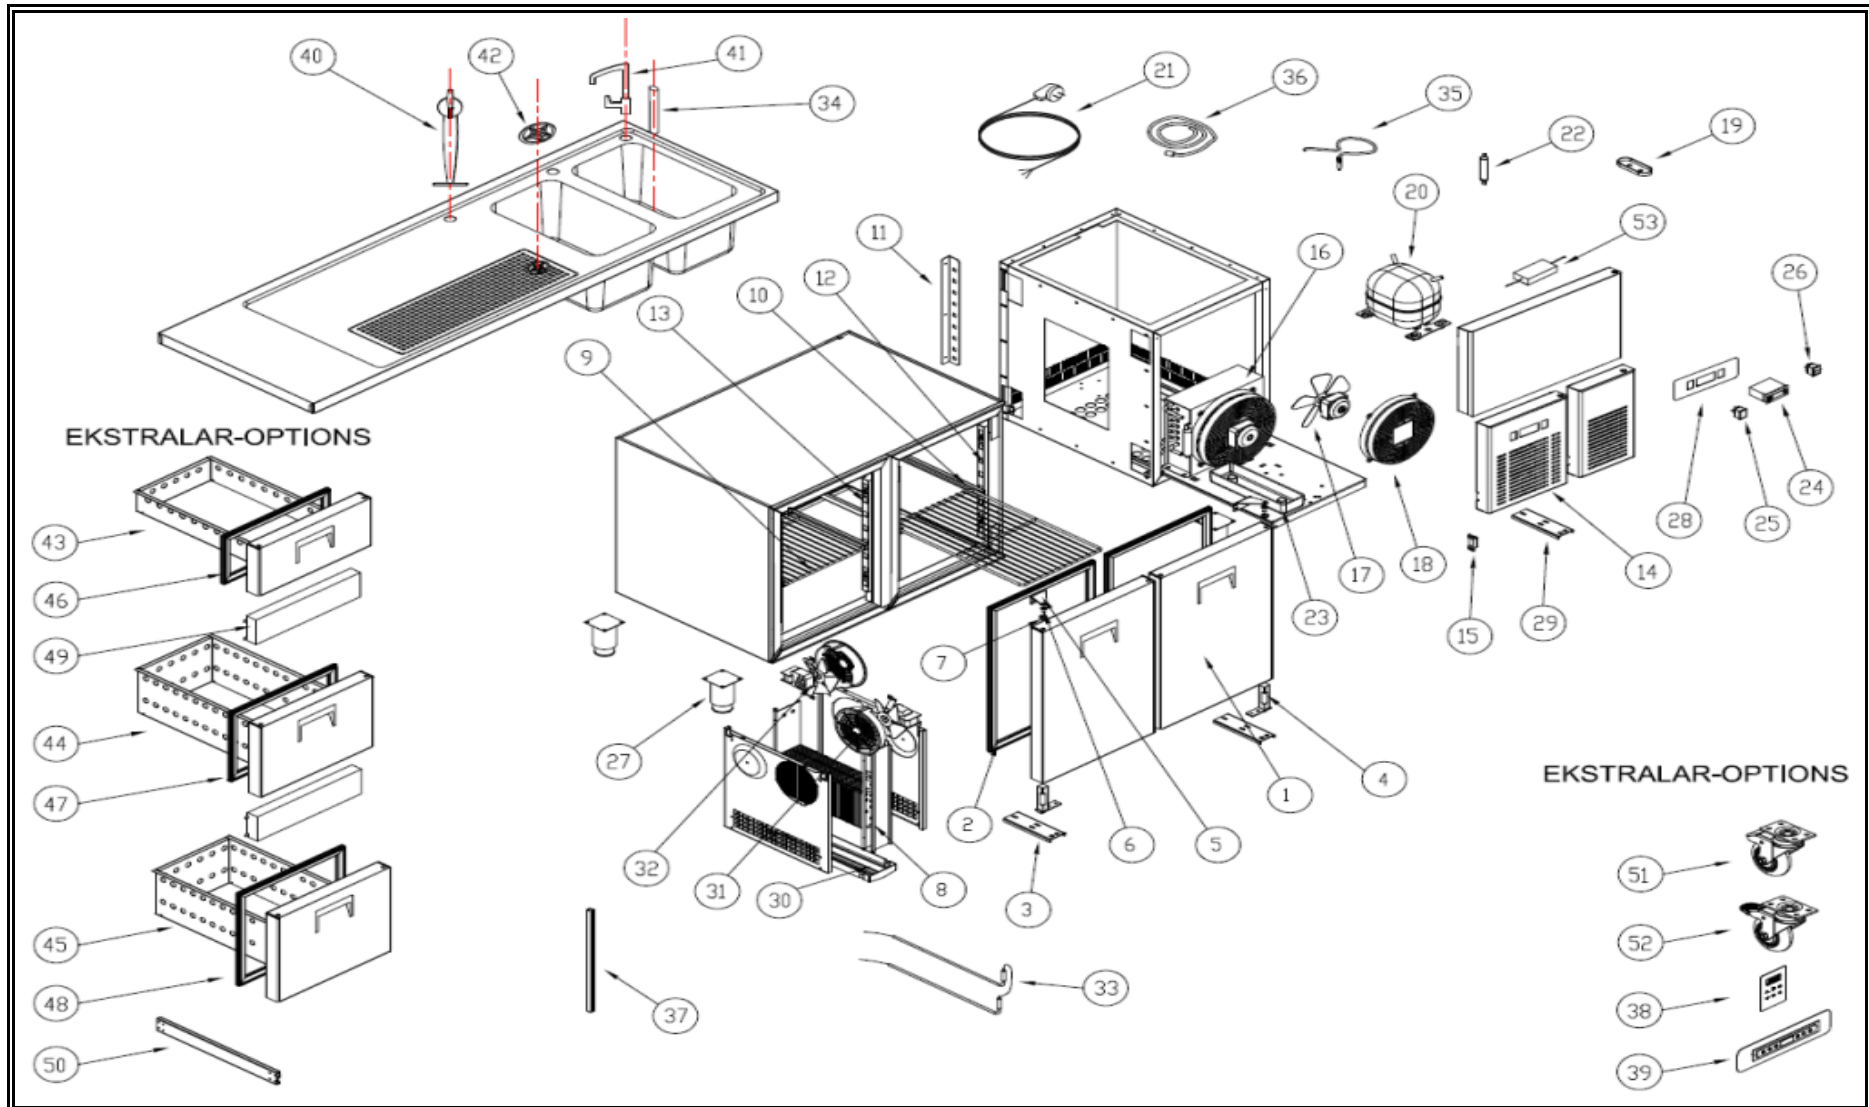

7489.5320

R290

Onderdelen informatie
Erzatzteil information
Spare part information
Information de pièces

POS:	Art.No.:	Omschrijving:	Aantal:
1		DOOR	2
2	CS9113.1985	DOOR GASKET	2
3	CS9113.1810	LOWER HINGE BRACKET	2
4	CS9113.1260	UPRIGHT HINGE AND PARTS	2
5	CS9113.2005	UPPER HINGE	2
6	CS9113.1815	UPPER HINGE PIN	2
7	CS9113.1820	PLASTIC HINGE BUSHING	2
8	CS9113.0250	EVAPORATOR	1
9	CS7489.0560	SHELF-KGN 540X405	4
10	CS7489.0565	SHELF GUIDE - 530m	8
11		SHELF STANDARD - BACK	2
12		SHELF STANDARD - FRONT	4
13		SHELF STANDARD - MIDDLE	2
14		CANOPY	1
15		MAGNETIC HINGES	2
16		1/4 Hp CONDENSER	1
17	CS9113.1525	10W-FAN MOTOR	1
18	CS9113.0230	CONDENSER FAN PLASTIC	1
19		PROBE COVER	1
20	CS9113.2045	COMPRESSOR-NEK 6181 U (1/4)	1
21		PLUG CABLE	1
22		DRYER	1
23	CS9113.1080	COMPRESSOR WATER PAN	1
24	CS9338.3550	TWO PROPED DIGITAL THERMOSTAT (DIXELL)	1
25	CS9113.0675	POWER SWITCH	1
26	CS9108.0254	ON - OFF SWITCH	1
27	CS9113.0610	STAINLESS STEEL LEG	5
28	CS9113.2300	DIGITAL LABEL	1
29		CANOPY HINGE	1
30	CS9113.1075	EVAPORATOR CUP	1
31	CS9113.0225	PLASTIC FAN PROTECTION	2
32	CS9113.0310	EVAP FAN MOTOR	2
33	CS9113.1045	200W RESISTANCE	1
34		OVERFLOW DISCHARGER	1
35	CS9181.2051	PROBE	1
36	CS9390.2290	PROBE	1
37		LED LAMP	2
38		WATER PROOF DIGITAL	1
39		TOUCH CONTROL DIGITAL	1
40		BEER TOWER SET	1
41		SINK FAUCET	1
42		GLASS WASHER	1
43		1/3 DRAWERS	

POS:	Art.No.:	Omschrijving:	Aantal:
44		1/2 DRAWERS	
45		2/3 DRAWERS	
46	CS9113.0030	1/3 DRAWER GASKET	
47	CS9113.0040	1/2 DRAWER GASKET	
48	CS9113.0050	2/3 DRAWER GASKET	
49	CS9113.2010	DRAWERS MIDDLE BRIDGE	
50	CS9113.0010	DRAWER RAIL	
51	CS9113.0615	WHEEL WITHOUT BRAKE	3
52	CS9113.0620	WHEEL WITH BRAKE	2
53	CS9113.0880	LED TRANSFORMER	1
.	CS9113.1665	COUNTER REF EVAP GROUP 2 DOORS	1