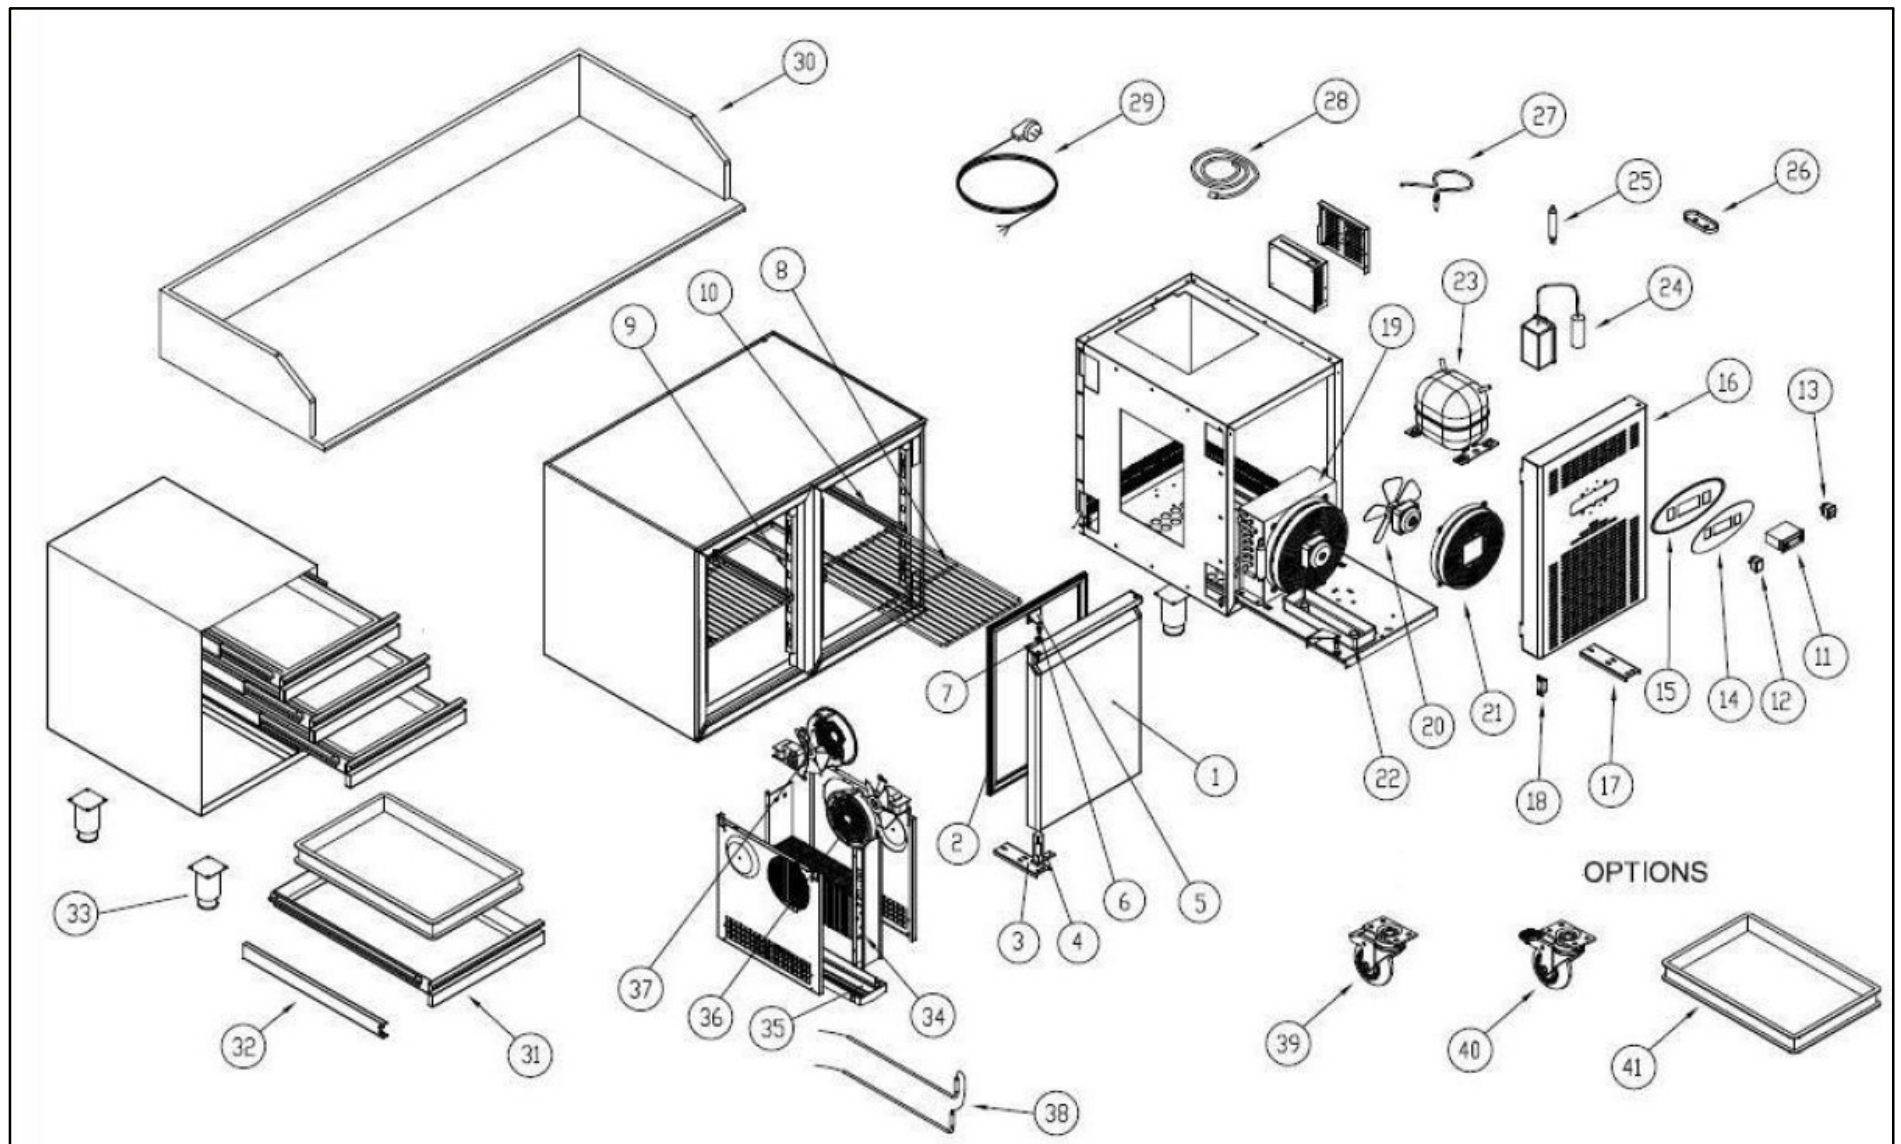

7489.5235

Onderdelen informatie

Erzatsteil information

Spare part information

Information de pièces

NO	Art.No.:	MATERIAL NAME	ADET QTY
1		DOOR	2
2	9113.0055	DOOR GASKET	2
3		LOVER HINGE BRACET	2
4	9113.1260	UPRIGHT HINGE AND PARTS	2
5		UPPER HINGE	2
6		UPPER HINGE PIM	2
7		HINGE PLASTIC	2
8		SHELF-PZT	2
9		SHELF RACKET - BACK	6
10		SHELF GUIDE - PZT	4
11		DIGITAL THERMOSTAT TWO PROPE (DIXELL)	1
11		DIGITAL THERMOSTAT TWO PROPE (EVCO)	1
11		MOTHERBOARD (DIXELL)	1
11		MOTHERBOARD FRONT PANEL (DIXELL)	1
11		MOTHERBOARD (ELIWELL)	1
11		MOTHERBOARD FRONT PANEL (ELIWELL)	1
12	9113.0675	POWER SWITCH	1
13	9113.0680	ON - OFF SWITCH	1
14		DIGITAL LABEL	1
15		PLASTIC COVER	1
16		CANOPY	1
17		CANOPY HINGE	1
18		MAGNET HINGES	2
19	9113.1770	1/4 Hp CONDANSER	1
20	9113.1525	10W-FAN MOTOR	1
21	9113.0230	CONDANSER FAN PLASTIC	1
22	9113.1080	WATER BOX	1
23	9113.0480	COMPRESSOR--4430	1
24		4430-ROLE BOX	1
25		DRAYER	1
26		PROP COVER	1
27	9113.0150	PROP	1
28		PROP	1
29		PLUG CABLE	1
30		GRANIT TRAY	1
31		DRAWERS	5
32		PZT--RAIL (GROUP)	5
33	9113.0290	EVAPOROTOR	1
34	9113.1075	EVAPOROTOR CUP	1
35	9113.0225	PLASTIC FAN PROTECTION	2
36	9113.0310	EVAP FAN MOTOR	2
37	9113.1045	200W RESISTANCE	1
38		STAINLESS STEEL LEG	5
39	9113.0615	WHEELS	3
40	9113.0620	WHEELS BRAKE	2
41		PLASTIC TRAY	7
	9113.1675	COUNTER FREEZER GROUP	1