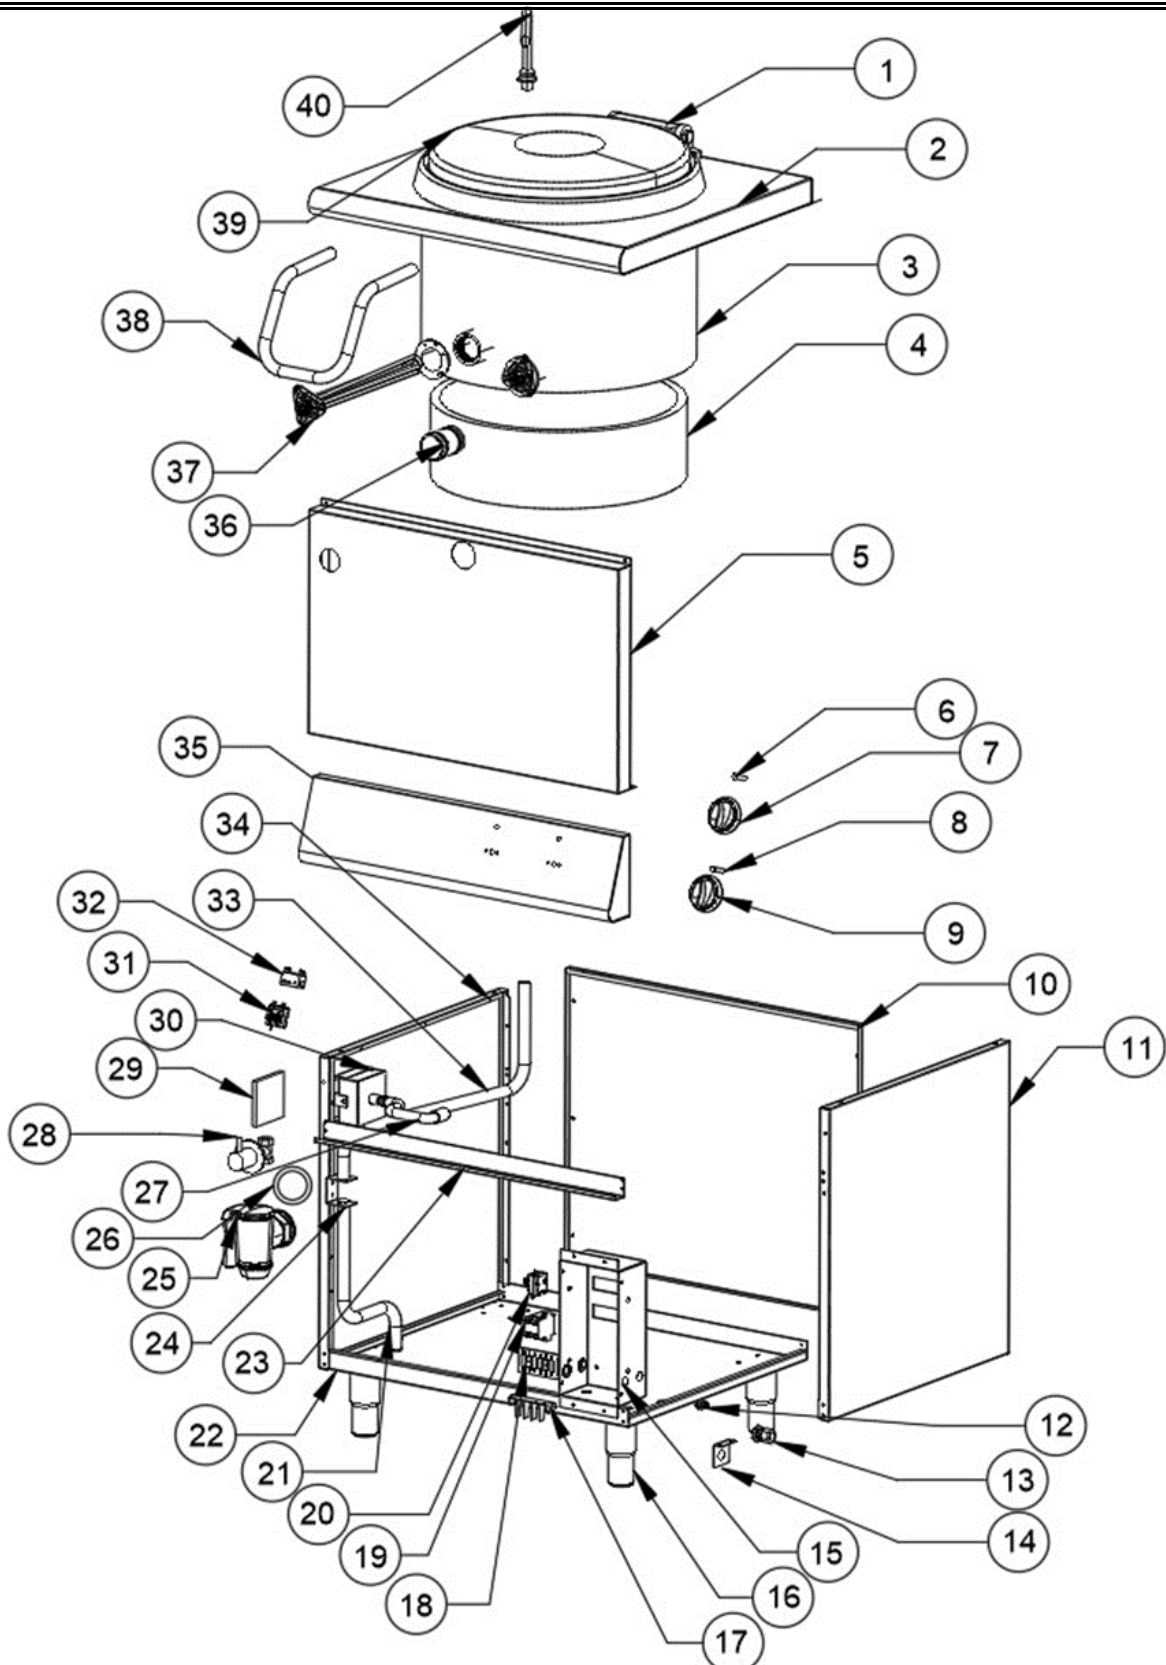

Spare part information

7178.0565

CombiSteel

7178.0565

Spare part list 7178.0565

POS:	Art.No.:	Omschrijving:	Aantal:
1	**	Cover Mechanism	1
2	**	Top Table+Tank	1
3	**	Ceramic Wool with Foil	1
4	**	Heat Transfer Oil	19lt
5	**	Front Part	1
6	CS9289.0050	Red Signal Lamp	1
7a	CS9289.0650	Ø6 Knob	1
7b	CS9289.0900	100-180°C Knob Pad	1
8	CS9289.0135	Green Signal Lamp	1
9a	CS9289.0650	Ø6 Knob	1
9b	CS9289.0901	0-1 Knob Pad	1
10	**	Back Part	1
11	**	Right Side Part	1
12	**	Grounding Terminal	1
13	**	PG 21 Cable Gland	1
14	**	Cable Gland Part	1
15	**	Installation Part	1
16	CS9289.0405	Adjustable Leg	4
17	CS9289.0685	5x3 White Terminal	1
18	**	Terminal Pad Fiber 6	1
19	CS9289.0145	7.5kW Contactor	1
20	CS9289.0001	Limit Thermostat 230°C	1
21	CS9289.1490	1/2E-1/2D Water Flex 500mm	1
22	**	Bottom Table	1
23	**	Front Support	1
24	**	Water Faucet Fixing Part	1
25	CS9289.0635	2" Drain Valve	1
26	CS9289.1542	Resistans Conta Ø47x Ø7	2
27	**	Flex Pipe Metal 300mm 1/2"	1
28	CS9289.1546	Water Faucet	1
29	**	100x100mm Odor Filter	2
30	**	Filter Part	1
31	CS9289.0630	100-180°C Thermostat	1
32	CS9162.0181	0-1 Monophase Switch	1
33	CS9289.1498	1/2E-1/2D Water Flex 1100mm	1
34	**	Left Side Part	1
35	**	Front Panel	1
36	**	2" Straight Union 100mm	1
37	CS9289.1544	Resistance 550mm 3kW	2
38	**	Lid Lifting Handle	1

Spare part list 7178.0565

POS:	Art.No.:	Omschrijving:	Aantal:
39	**	Lid	1
40	**	Water Filling Pipe	1
.		## = Parts cannot be ordered separately.	
.		** = No article number known, must be requested specifically.	