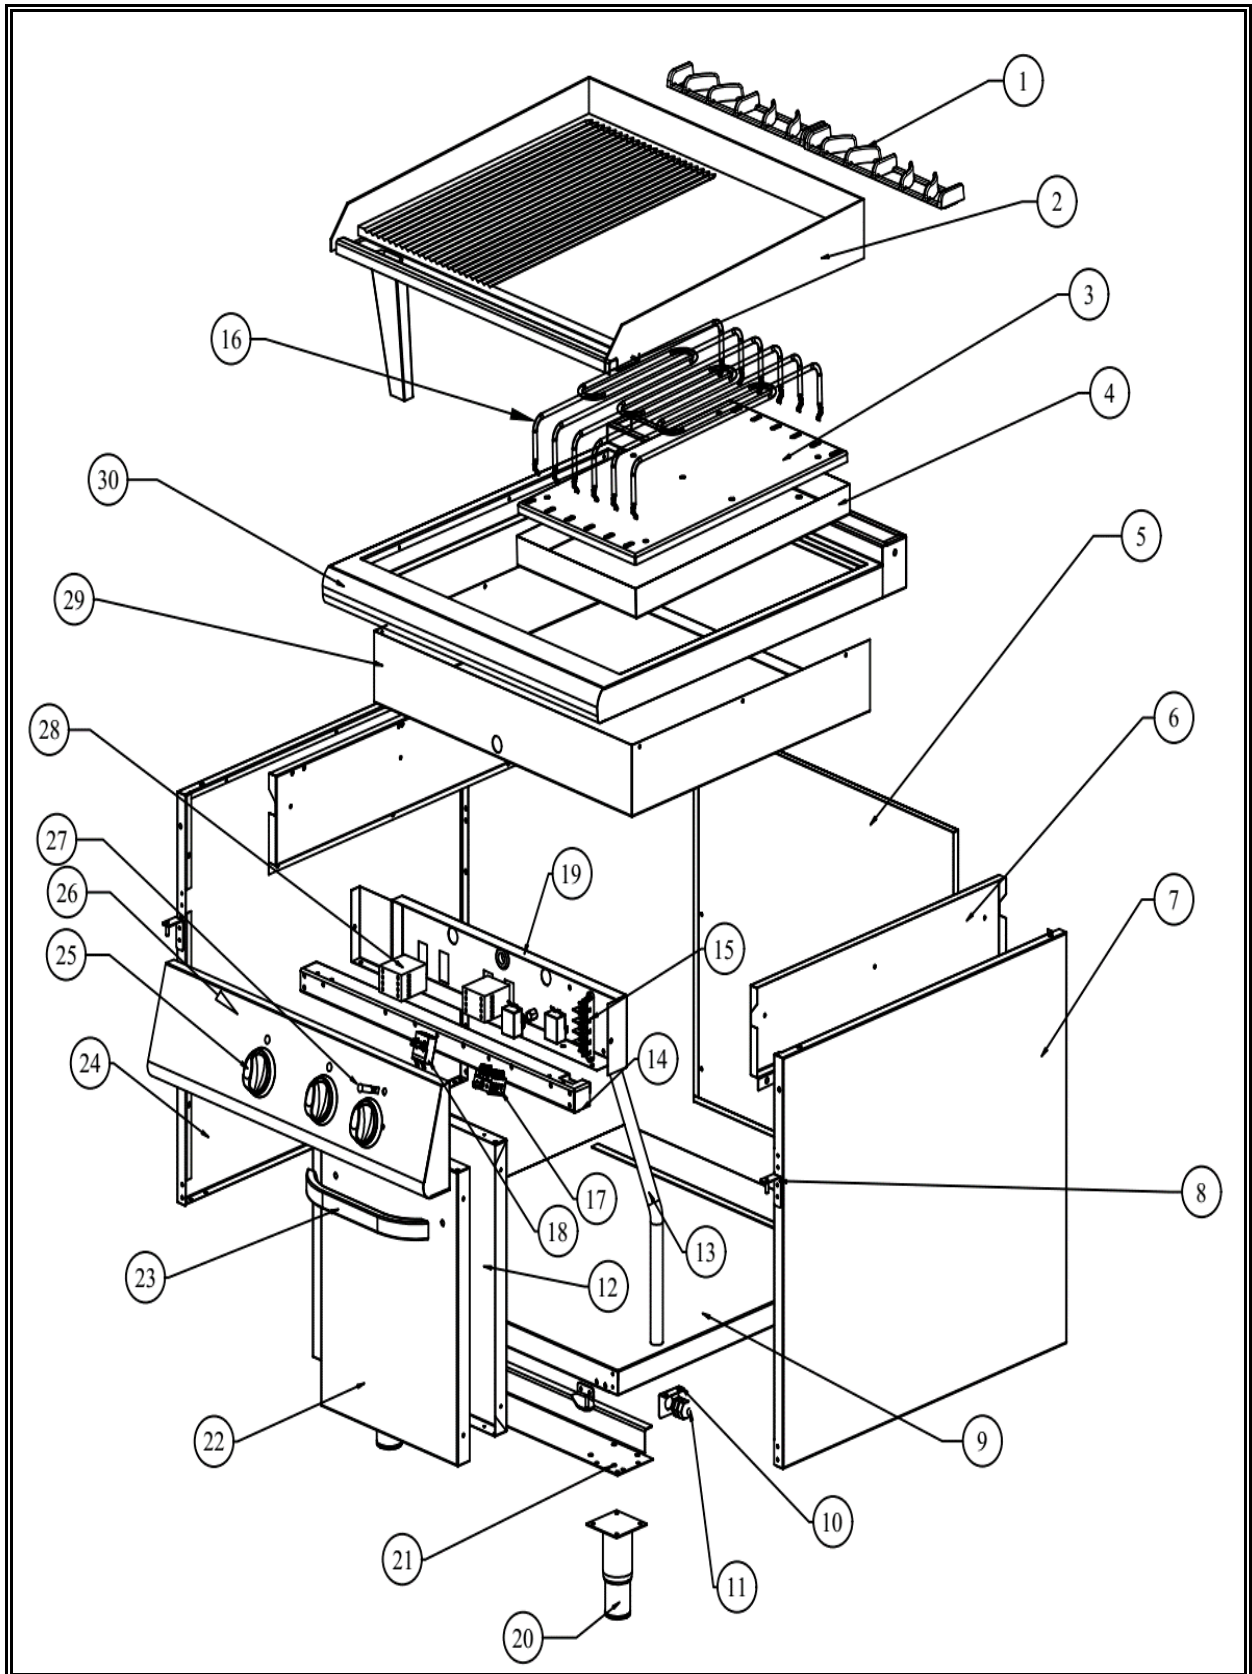

7178.0460

Onderdelen informatie
Erzatzteil information
Spare part information
Information de pièces

POS:	Art.No.:	Omschrijving:	Aantal:
1	9289.0280	Cast Iron Chimney	2
2		Plate	1
3		Bottom Panel Isolation	2
4		Top Panel Isolation	2
5		Back Pannel	1
6		Side Panel Isolation	2
7		Side Panel Right	1
8		Upper Hinge	2
9		Bottom Table	1
10		Cable Fixing Part	1
11	9289.0055	Cable Gland	1
12		Door Inner Part	2
13		Electrical Inlet Pipe	1
14		Front Support	1
15	9289.0685	Electrical Terminal	1
16		Heaters	12
17	9289.0130	Main Switch	1
18	9289.0120	Thermostat	2
19		Elc. Instalation Fixing Part	1
20	9289.0405	Adjustable Legs	4
21		Legs Fixing Part	2
22		Door Outer Part	2
23	9289.0410	Door Handle	2
24		Left Side Panel	1
25	9289.0650	Knob	3
25		Front Panel	1
27	9289.0050	Light Indicator	2
28	9289.0125	Contactactor	2
29		Isolation Part	1
30		Worktop	1