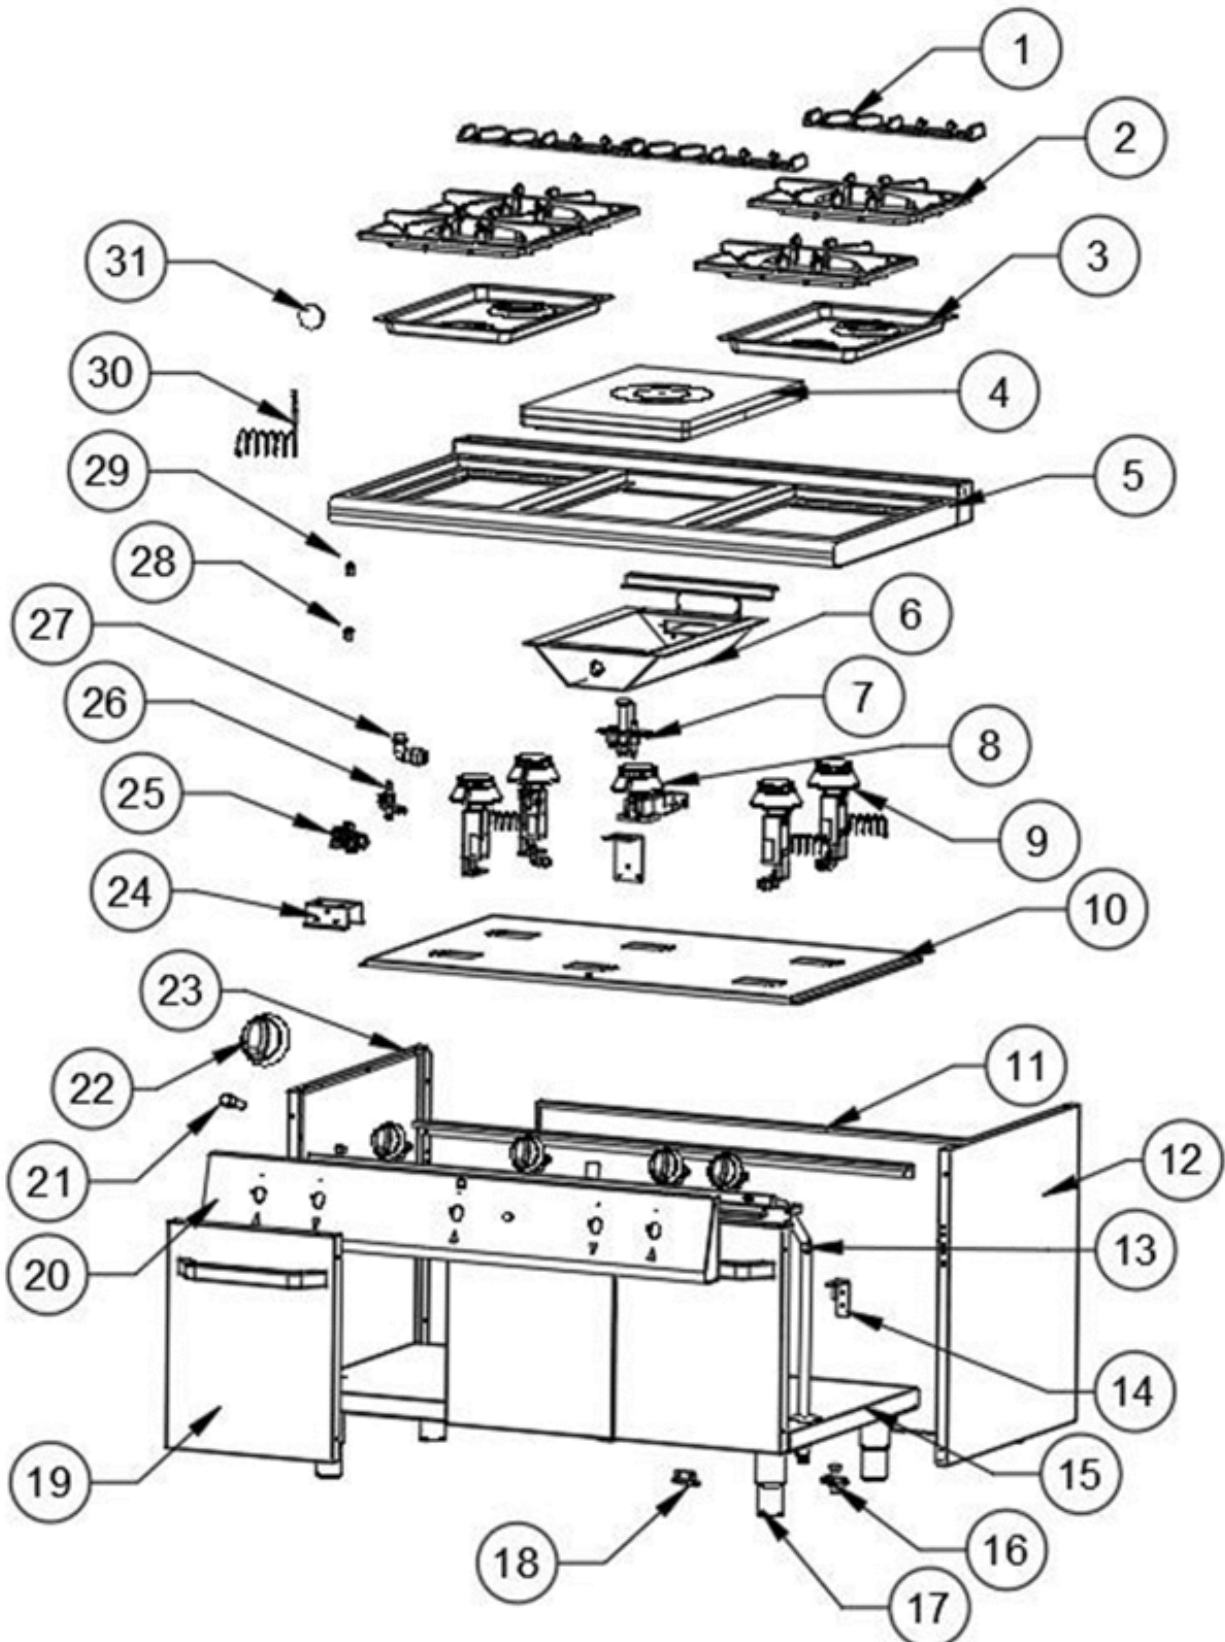

Spare part information

7178.0585

CombiSteel

7178.0585

Spare part list 7178.0585

POS:	Art.No.:	Omschrijving:	Aantal:
1	CS9289.0280	Iron Cast Chimney	3
2	CS9289.0275	Top Grate of Cooker	4
3	**	Oil collector Sheet	2
4	**	Solid Top 590X397X20mm	1
5	**	Top Table	1
6	**	Combustion Chamber	1
7	CS9289.1310	Oven Pilot	1
8	**	6,5kW Horizontal Burner	1
9	**	Burner	4
10	**	Burner Fixing Part	1
11	**	Back Panel	1
12	**	Right Side Panel	1
13	**	Gas Tank	1
14	CS9289.1110	Upper Hinge	3
15	**	Bottom Panel	1
16	**	Grounding Terminal	1
17	CS9289.0405	Adjustable Leg	4
18	CS9289.1110	Nether Hinge	3
19	**	700-900 Serie Door Kit	3
20	**	Front Panel	1
21A	CS9289.0665	Piezzo Igniter	1
21B	**	Cover	1
22A	CS9289.0660	Ø8 Knob	5
22B	CS9289.0907	Knob Bottom with Igniter	5
23	**	Left Side Panel	1
24	**	Burner Fixing Part	1
25	CS9289.0075	S21 Gas Valve	5
26	CS9289.0720	Pilot	4
27	CS9289.1035	L Injector Fitting	5
28A	CS9289.0085	M8 Ø1.20mm Inj LPG	4
28B	CS9289.0290	M8 Ø1.90mm Inj NG	4
29A	**	Hr. Burner Ø1mm Inj LPG	1
29B	CS9289.0105	Ø1.40mm Inj NG	1
30	CS9289.1330	Thermocouple 800mm	5
31	CS9289.0725	Ø25 Door Magnet	3
.		## = Parts cannot be ordered separately.	
.		** = No article number known, must be requested specifically.	