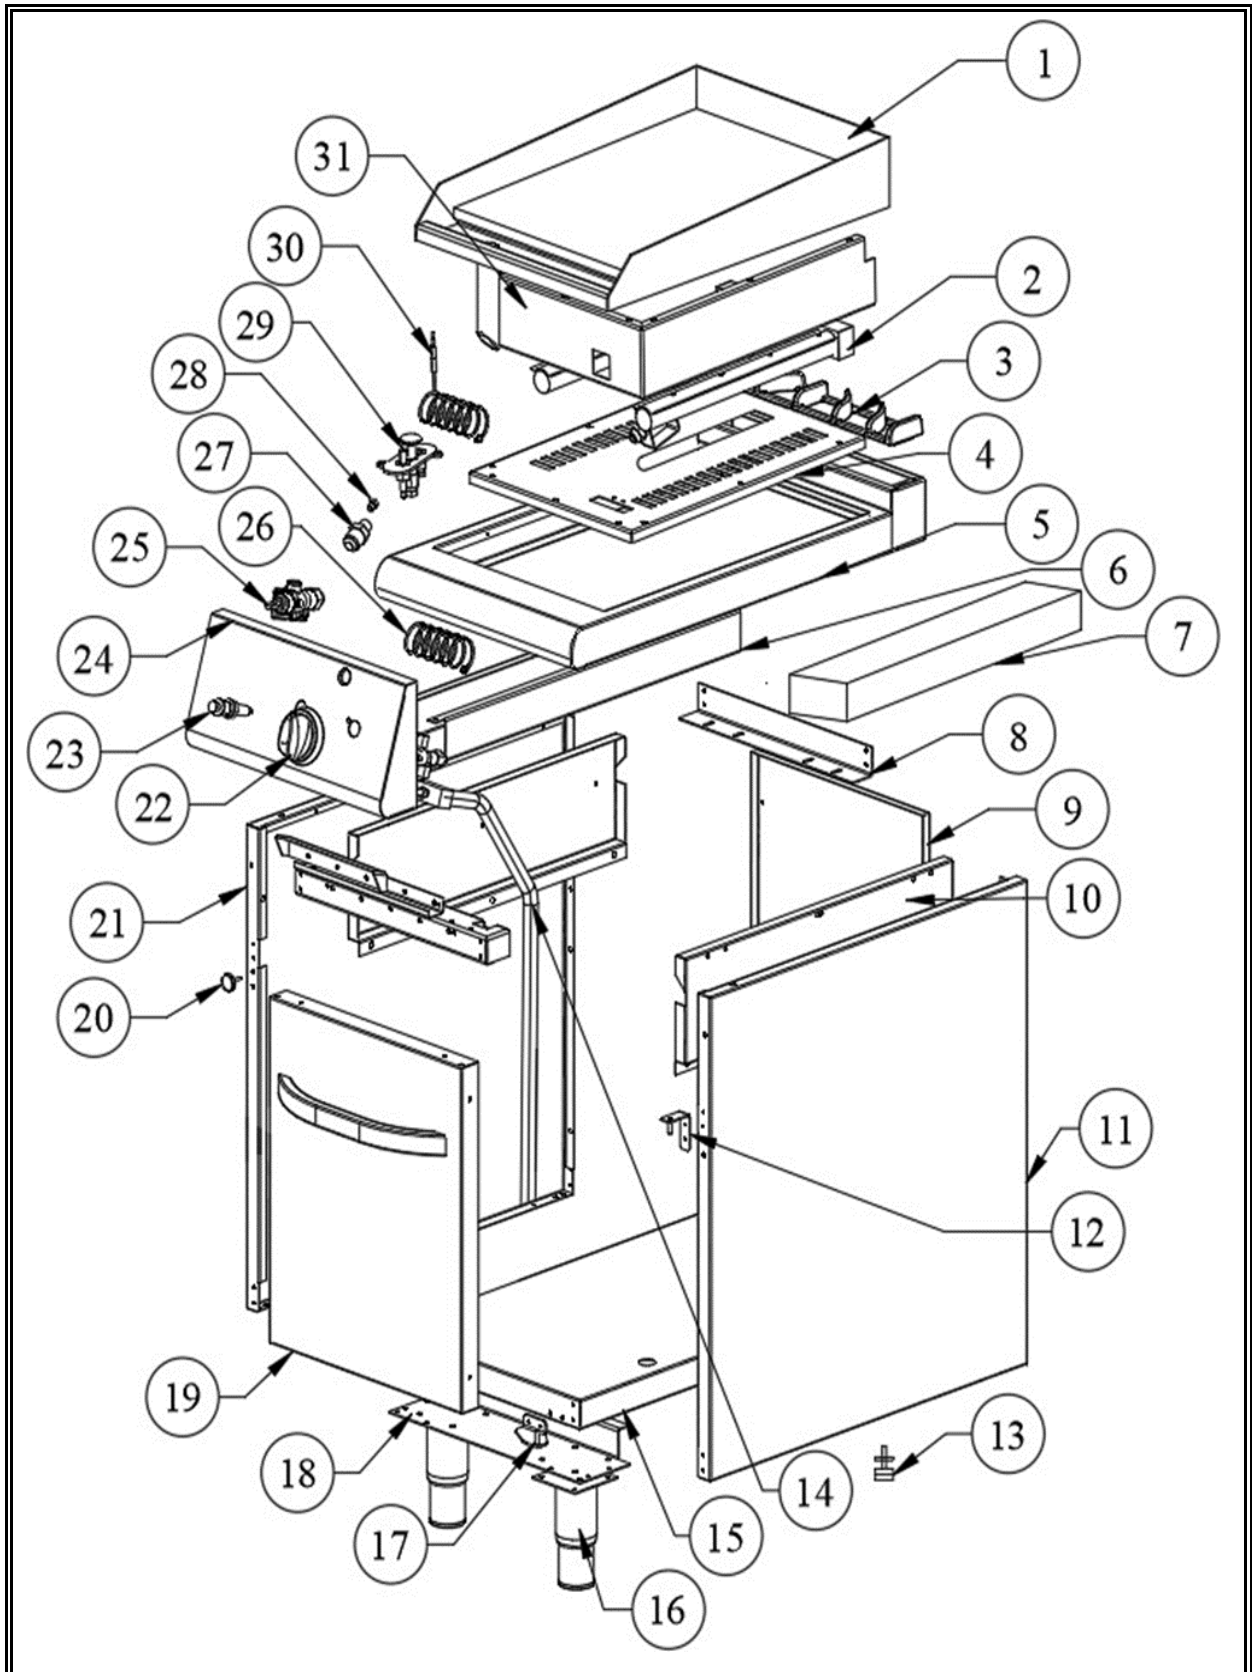

# CombiSteel

**7178.0475**

**v1.0**

Onderdelen informatie  
Erzatzteil information  
Spare part information  
Information de pièces

**CombiSteel**

7178.0475

## Onderdelenlijst 7178.0475

POS:	Art.No.:	Omschrijving:	Aantal:
1A	**	Plate (7178.0445)	1
1B	**	Chrome Plate (7178.0475)	1
2	CS9289.0315	Burner	1
3	CS9289.0280	Iron Cast Chimney	1
4	**	Bottom Combustion Chamber	1
5	**	Top Table	1
6	**	Oil Drawer Slider	1
7	CS9289.1410	Oil Drawer	1
8	**	Oil Collector Support	1
9	**	Back Panel	1
10	**	Side Panel Isolation	2
11	**	Side Panel Right	1
12	CS9289.1110	Upper Hinge	1
13	**	Grounding Terminal	1
14	CS9289.0480	Gas Tank	1
15	**	Bottom Table	1
16	CS9289.0405	Adjustable Legs	4
17	CS9289.1110	Nether Hinge	1
18	**	Legs Fixing Part	2
19	**	700-900 Serie Door	1
20	CS9289.0725	Ø25 Magnet	1
21	**	Side Panel Left	1
22	CS9289.0660	Ø8 Knob	1
22A	CS9289.0907	Knob Pad with Igniter	1
23	CS9289.0665	Piezo Igniter	1
24	**	Front Panel	1
25	CS9289.0075	Gas Valve	1
26	CS9289.1330	Igniter Cable 80cm	1
27	CS9289.0880	3/8"-5/16" Inj. Inlet	1
28A	CS9289.0105	M8 Inj Lpg Ø 1.40mm	1
28B	CS9289.0110	M8 Inj Ng Ø 2.00mm	1
29	CS9289.0655	Aluminized Pilot	1
30	CS9289.0402	M8 Thermocouple 80cm	1
31	**	Top Combustion Chamber	1
		** = No article number known, must be requested specifically.	