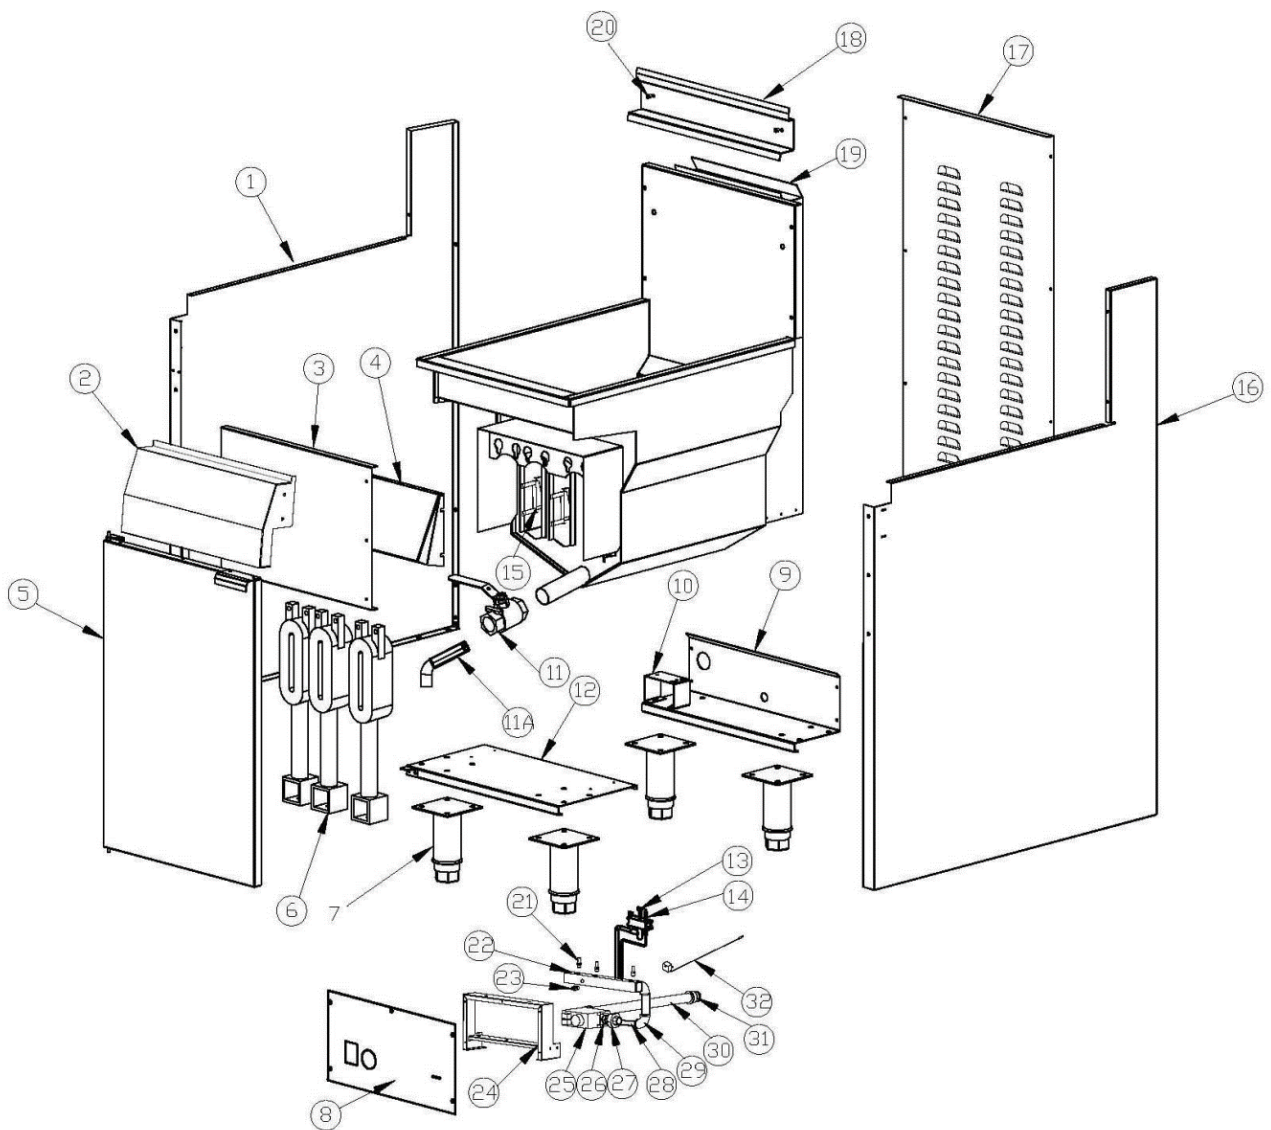

## Spare part list 7455.0999

POS:	Art.No.:	Omschrijving:	Aantal:
1	**	Left panel	1
2	**	Front panel	1
3	**	Shield	1
4	**	Front baffle	1
5	CS9331.0962	Door	1
6	CS9331.0817	Burner	3
7	CS9331.1510	Feet	4
8	**	Control panel	1
9	**	Rear bottom	1
10	**	Gas pipe bracket	1
11	CS9331.1015	Drain valve	1
11A	CS9331.1016	Drain pipe	1
12	**	Front bottom	1
13	CS9401.0004	Pilot	1
13A	CS9401.0051	Pilot Injector Normal Gas 0,35	1
13B	CS9401.0050	Pilot Injector Propane/Butane 0,2	1
14	CS9082.0040	Thermocouple	1
14A	CS9998.1020	Interrupter Thermocouple	1
15	CS9331.0935	Internal Baffle	3
16	**	Right panel	1
17	**	Back	1
18	CS9331.1076	Basket hangar	1
19	CS9331.0825	Frypot Assembly	1
20	CS9331.1075	Screw	2
21A	CS9331.1600	Injector $\Phi$ 2.24 Normal Gas: NL	3
21B	CS9331.1602	Injector $\Phi$ 2.30 Normal Gas: DE, BE, FR, GB, PL.	3
21C	CS9331.1604	Injector $\Phi$ 1.50 Propane or butane: NL, DE, BE, FR, GB, PL	3
22	CS9331.0880	Manifold Assembly	1
23	**	Pressure test point	1
24	CS9331.0880	Manifold support	1
25	CS9401.0398	Gas valve	1
26	**	Reducer	1
27	**	Coupler	2
29	**	Elbow	2
31	**	Reducer	1
32A	CS9331.0822	Hi limit 2016 till now	1
32B	CS9331.0819	Hi limit Befor 2016	1
A	CS9331.1610	Kit Injectorset to Propane or butane	1
B	CS9331.0975	Hook	1
C	CS9331.0990	Basket Grid	1

**Spare part list 7455.0999**

<b>POS:</b>	<b>Art.No.:</b>	<b>Omschrijving:</b>	<b>Aantal:</b>
D	CS7020.1015	Basket	2
E	CS9331.1410	Aluminium Pipe Pilot	1
F	CS7020.1025	Couple strip between 2 fryers	1
.		## = Parts cannot be ordered separately.	
.		** = No article number known, must be requested specifically.	