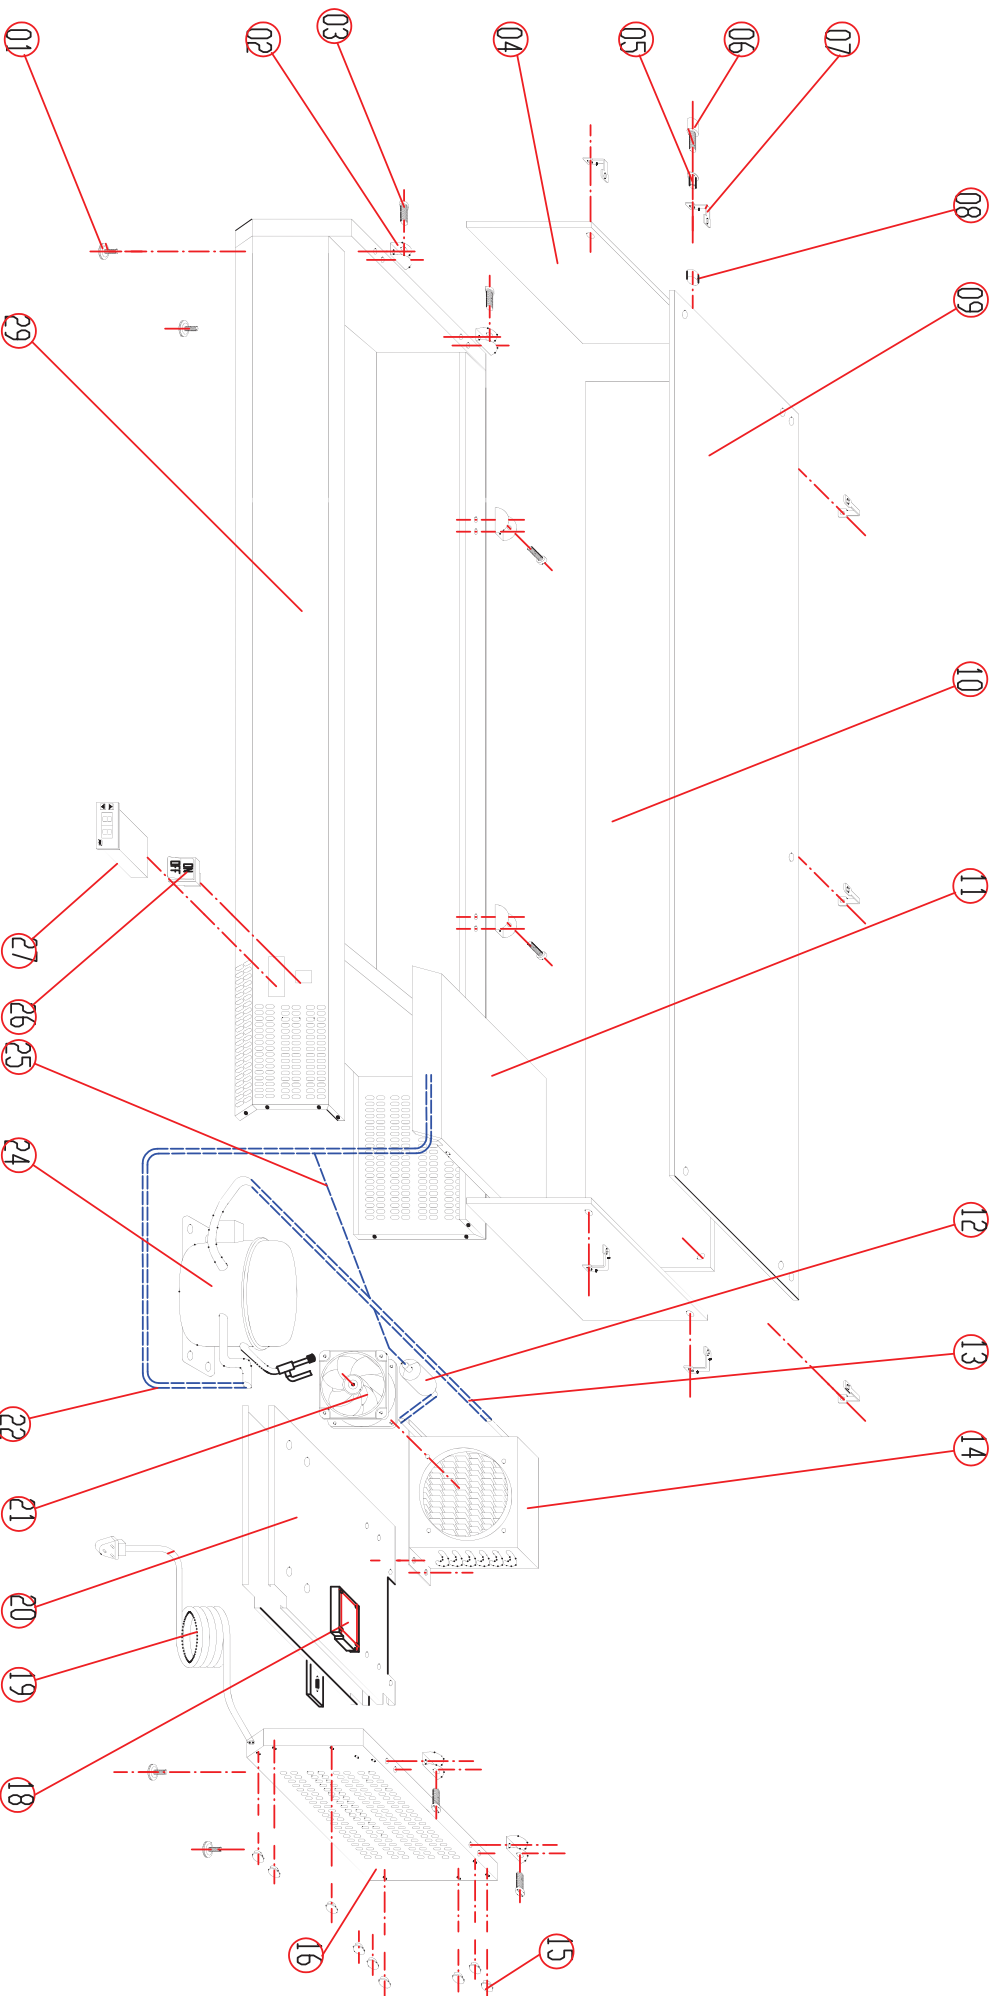

**7450.0005 – 7450.0007 – 7450.0009**

**7450.0011 – 7450.0013**

Onderdelen informatie

Erzatzteil information

Spare part information

Information de pièces

EXPLODE OF VRX1200/330

## Spare Parts list of VRX1200/330

N0.	CODE	NAME	MODEL	QUANTITY	MATERIAL	REMARK
01	S900.13	FEET		4PCS	PLASTIC	
02	VRX.01	GLASS CLIP		6PCS	ALLOYED METAL	
03	VRX.02	GLASS CLIP FIXED BOLT		6PCS	STAINLESS	
04	VRX33.03	SIDE GLASS		2PCS	SAFTY GLASS	
05	VRX.04	BUSHING		14PCS		
06	VRX.05	GLASS FIXED BOLT	M6	14PCS	STAINLESS	
07	VRX.06	GLASS LINKED CLIP		7PCS	STAINLESS	
08	VRX.07	GLASS CLIP FIXED NUT		14PCS	STAINLESS	
09	VRX33/12. 8	TOP GLASS		1PC	SAFTY GLASS	
10	VRX33/12. 9	BACK GLASS		1PC	SAFTY GLASS	
11	VRX.10	UNIT ROOM COVER		1PC	STAINLESS	
12	S900.44	FILTER DRIER	20g	1PC	XH-9	
13	S900.36	DISCHARGE TUBE	Φ6	1PC	COPPER	
14	VRX.11	CONDENSER	1/5HP	1PC	COPPER/AL	
15	S900.03	PLASTIC CAP	Φ13	9PCS	PLASTIC	
16	VRX33.12	SIDE COVER		1PC	STAINLESS	
18	S900.48	JUNCTION BOX		1		
19	S900.47	PLUG	LT312/1.5MM <sup>3</sup> x3G	1PC		
20	VRX33.14	UNIT BOARD		1	ZINCFY STEEL	
21	S900.34	CONDENSER FAN	SA1238A2	1PC		
22	S900.39	SUCTION TUBE		1PC	COPPER	
24	VRX.18	COMPRESSOR	OF789	1PC		
25	VRX.15	CAPILLARY	Φ2.3x0.8x2000	1PC	COPPER	
26	S900.01	MAIN SWITCH	DRH-2415-3	1PC		
27	S900.02	THERMOSTAT	REK33	1PC		
29	VRX33/12.17	BODY		1PC		