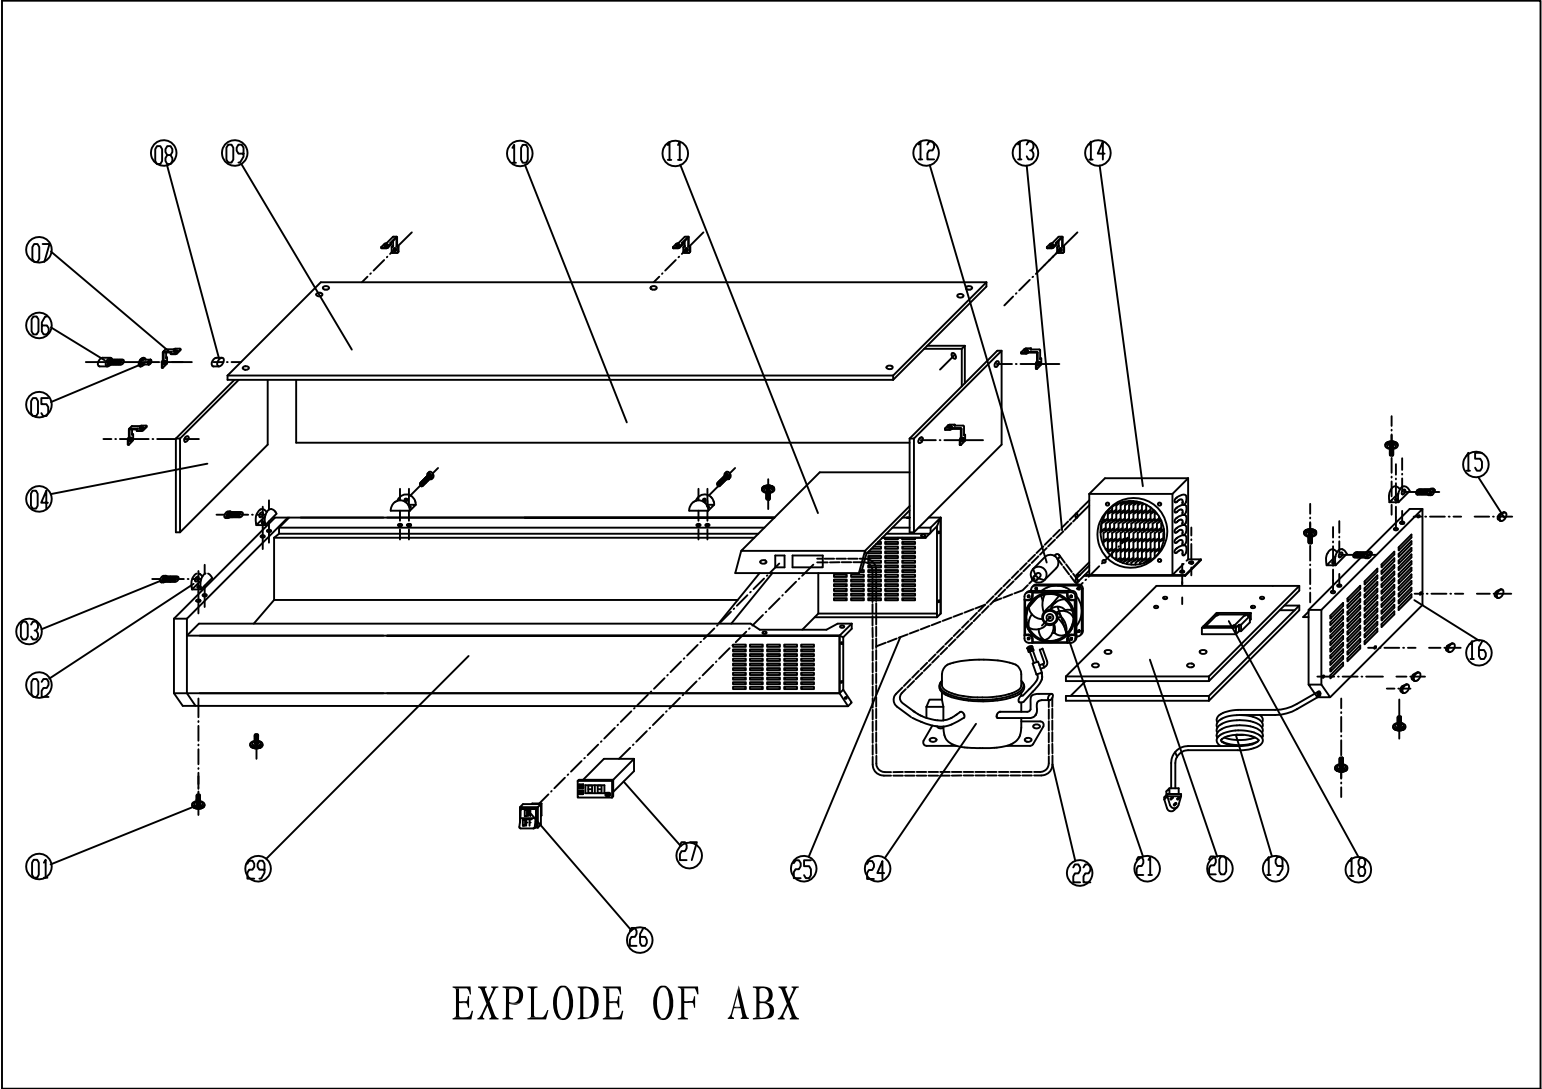

**7450.0019**

Onderdelen informatie

Erzatzteil information

Spare part information

Information de pièces

EXPLODE OF ABX

# Spare Parts list of 7450.0019

ABX1600/380 2017

NO.	CODE	NAME	MODEL	QUANTITY	MATERIAL	REMARK
1	9338.1195	FEET		4PCS	PLASTIC	
2	9338.1618	GLASS CLIP		6PCS	ALLOYED METAL	
3	9338.1618	GLASS CLIP FIXED BOLT		6PCS	STAINLESS	
4		SIDE GLASS		2PCS	SAFTY GLASS	
5	9338.1618	BUSHING		14PCS		
6	9338.1618	GLASS FIXED BOLT	M6	14PCS	STAINLESS	
7	9338.1618	GLASS LINKED CLIP		7PCS	STAINLESS	
8	9338.1618	GLASS CLIP FIXED NUT		14PCS	STAINLESS	
9		TOP GLASS		1PC	SAFTY GLASS	
10		BACK GLASS		1PC	SAFTY GLASS	
11		UNIT ROOM COVER		1PC	STAINLESS	
12		FILTER DRIER	20g	1PC	XH-9	
13		DISCHARGE TUBE	Φ6	1PC	COPPER	
14		CONDENSER	1/5HP	1PC	COPPER/AL	
15		PLASTIC CAP	Φ13	9PCS	PLASTIC	
16		SIDE COVER		1PC	STAINLESS	
18		JUNCTION BOX		1		
19		PLUG	LT312/1.0MM 2x3G	1PC		
20		UNIT BOARD		1	ZINCFY STEEL	
21	9999.0136	CONDENSER FAN	SA1238A2	1PC		
22		SUCTION TUBE		1PC	COPPER	
24	9338.0635	COMPRESSOR		1PC		
25		CAPILLARY	Φ2.3x0.8x2000	1PC	COPPER	
26	9108.0244	MAIN SWITCH	DRH-2415-3	1PC		
27	9114.0035	THERMOSTAT	XR02CX	1PC		
29		BODY		1PC		