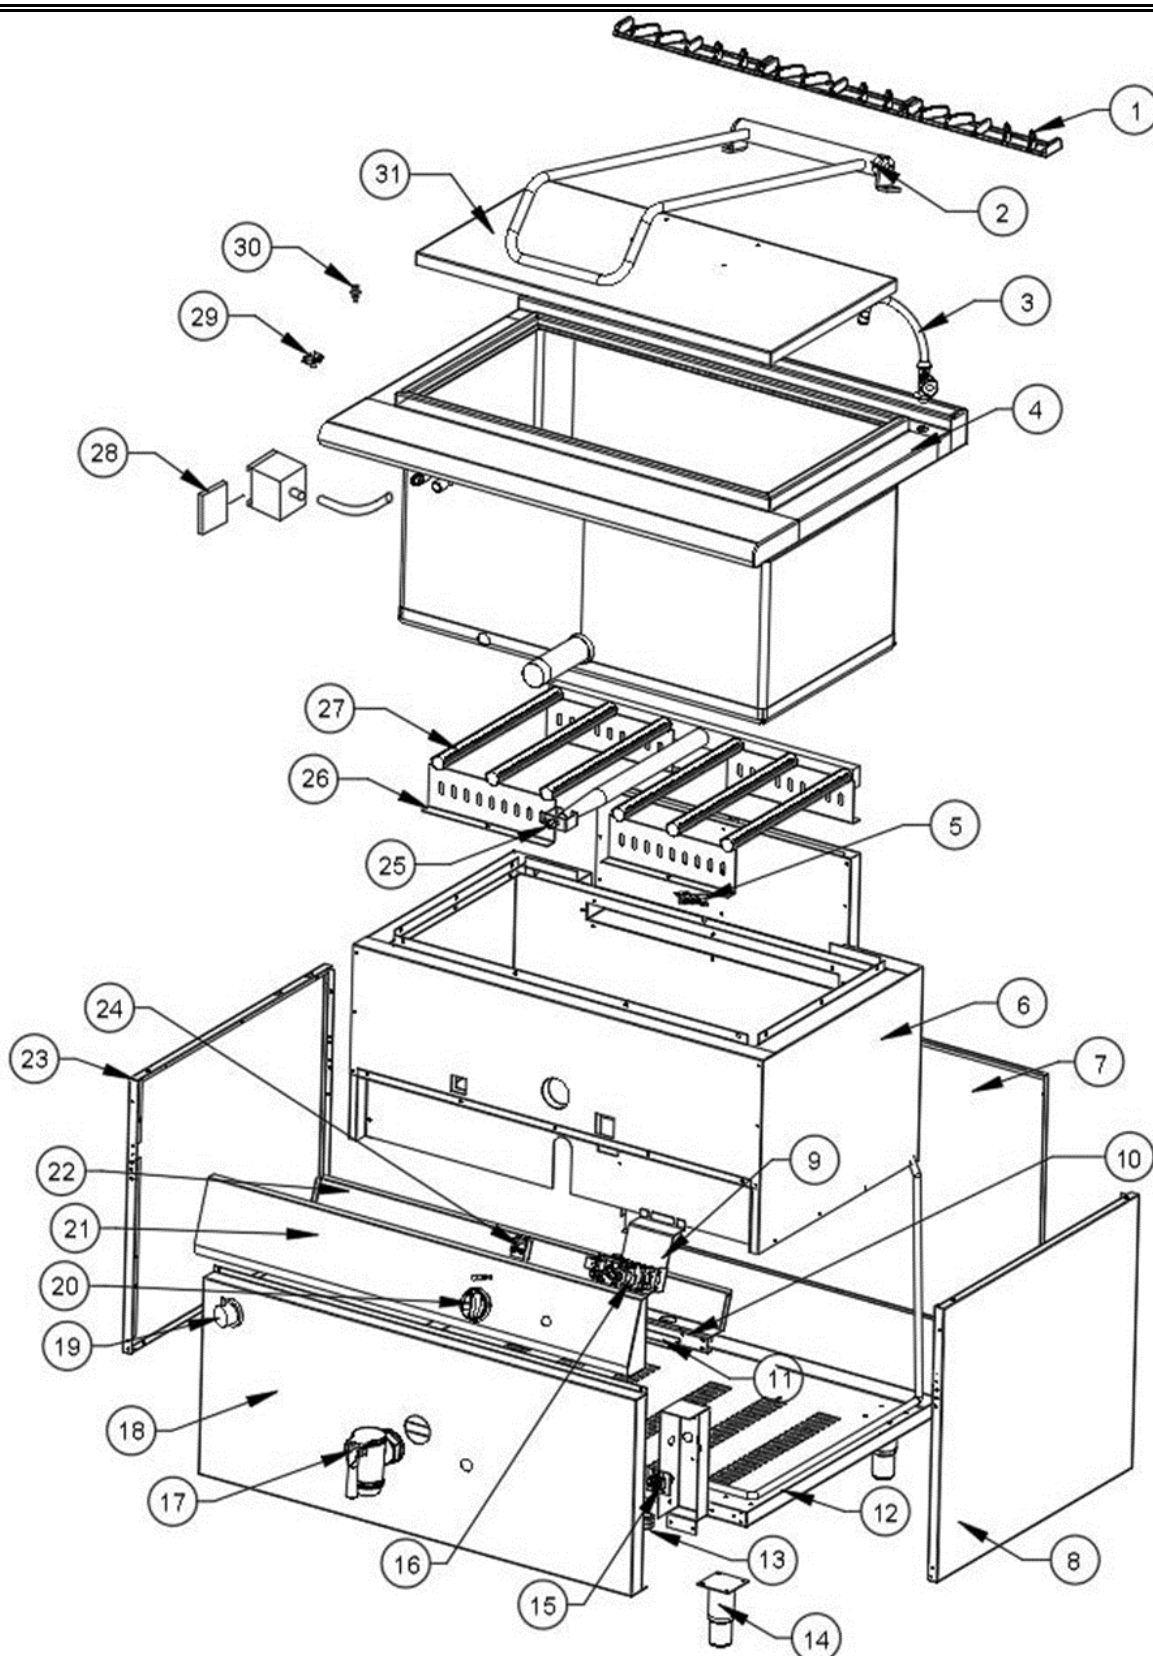

Spare part information

7178.3095

CombiSteel

7178.3095

Spare part list 7178.3095

POS:	Art.No.:	Omschrijving:	Aantal:
1	CS9289.0280	Cast Iron Chimney	3
2	**	Lid Mechanism	1
3	**	Water Filling Pipe	1
4	**	Top Table Kit	1
5	CS9289.0730	Pilot	1
6	**	Combustion Chamber Heather Part	1
7	**	Back Panel	1
8	**	Side Panel Right	1
9	**	Gas Tap Fixing Part	1
10	**	Front Support	1
11	**	Front Panel Fixing Part	1
12	**	Bottom Table	1
13	**	Electric Board	1
14	CS9289.0405	Adjustable Legs	4
15	CS9289.0735	Electrical Terminal No:2/12	1
16	**	Gas Valve	1
17	CS9289.0635	Drain Valve 2"	1
18	**	Front Part	1
19	CS9289.1546	Water Faucet	1
20a	CS9289.0650	Knob Ø8	1
20b	CS9289.0900	Knob Bottom with Igniter Mark	1
21	**	Front Panel	1
22	**	Top Inside Isolation	1
23	**	Side Panel Left	1
24	CS9289.0001	Limit Thermostat 238°C	1
25a	CS9289.1020	Injector M8 Ø 2,90mm	1
25b	CS9289.1548	Injector M8 Ø 4,50mm	1
26	**	Burner Fixing Part	4
27	**	Burner	1
28	**	Carbon Filter	1
29	**	Grounding Terminal	1
30	CS9289.1510	Reduction 1/2"-3/8"	6
31	**	Lid	1
.		## = Parts cannot be ordered separately.	
.		** = No article number known, must be requested specifically.	