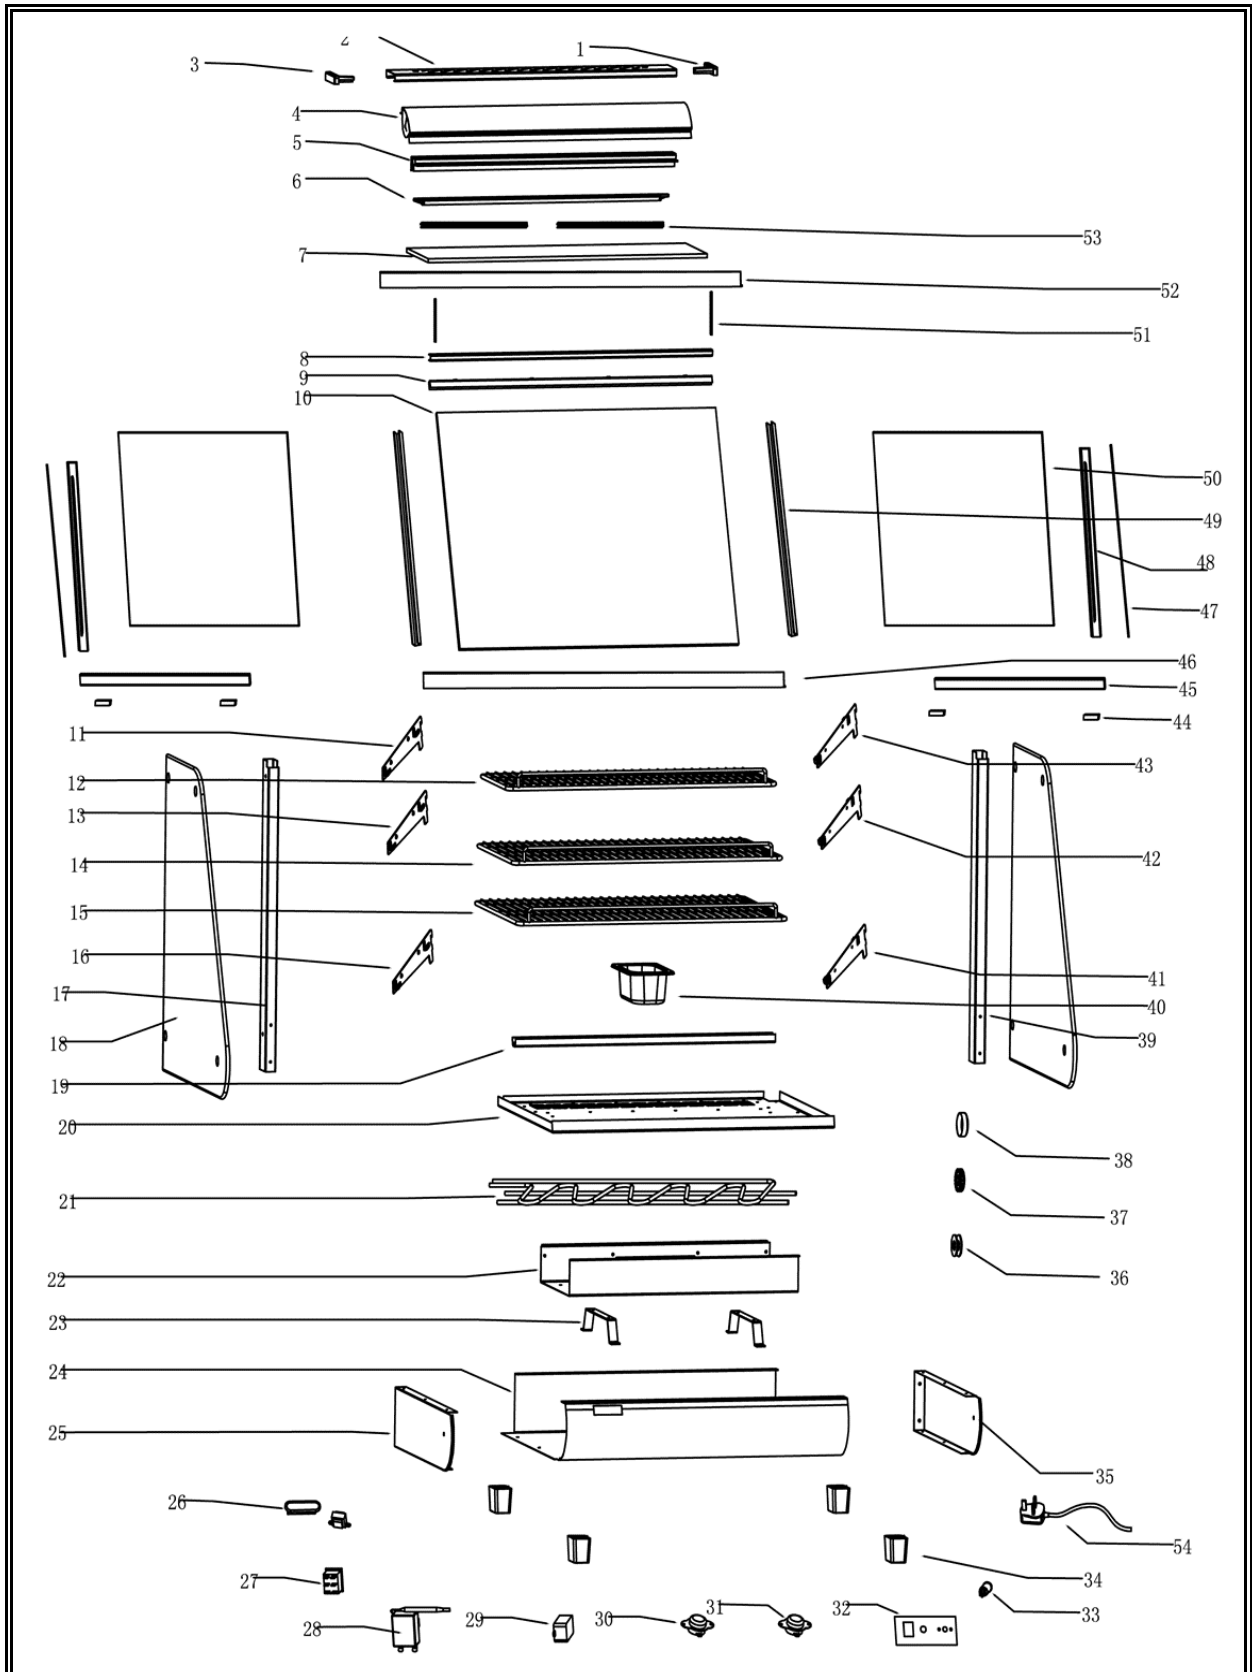

# CombiSteel

**7487.0105**

**v1.0**

Onderdelen informatie  
Erzatzteil information  
Spare part information  
Information de pièces

**CombiSteel**

7487.0105

## Onderdelenlijst 7487.0105

POS:	Art.No.:	Omschrijving:	Aantal:
1		Left grid frame of lampshade	
2		Upper cover assembly	
3		Upper cover fixing plate assembly	
4		Rear tube	
5		Anterior duct	
6		Lamp shade right transparent cover	
7		Lamp shade left transparent cover	
8		LED right fixed cover	
9		LED left fixed cover	
10		Grid frame	
11		Grid frame	
12		Grid frame	
13		Rear pulley	
14		Front pulley	
15		Heat dissipation base plate	
16		Gastronorm containers	
17	CS9338.2014	V-shaped heating tube	
18		Drawer right baffle	
19		Drawer left baffle	
20		Drawer	
21		Drawer baffle bracket	
22		Heater support	
23		Heating bracket chassis	
24		Switch panel	
25		Body Box	
26		Right grid frame of lampshade	
27		Waterproof strip	
28		Power driver	
29		Thermostat 150	
30		Thermostat 125	
31	CS9338.1705	Temperature regulator	
32	CS9993.0062	Switch	
33		Pilot lamp	
34	CS9338.2612	Rectangular thermometet	
35		Square foot pads	
36		Right bracket under the shelf	
37		Left bracket under the shelf	
38		Right bracket in the shelf	
39		Left bracket in the shelf	
40		Right bracket on the shelf	
41		Left bracket on the shelf	
42		Rear door handle	
43		Rear glass	

## Onderdelenlijst 7487.0105

POS:	Art.No.:	Omschrijving:	Aantal:
44		Door handle sheath	
45		Front door handle	
46		Front glass	
47		Advertising light left panel	
48		Glass fixing plate	
49		LED	
50		Side glass	
51		Advertising light right panel	
52		Advertising lights	
53		Power driver	
54		LED	
55		Power line	