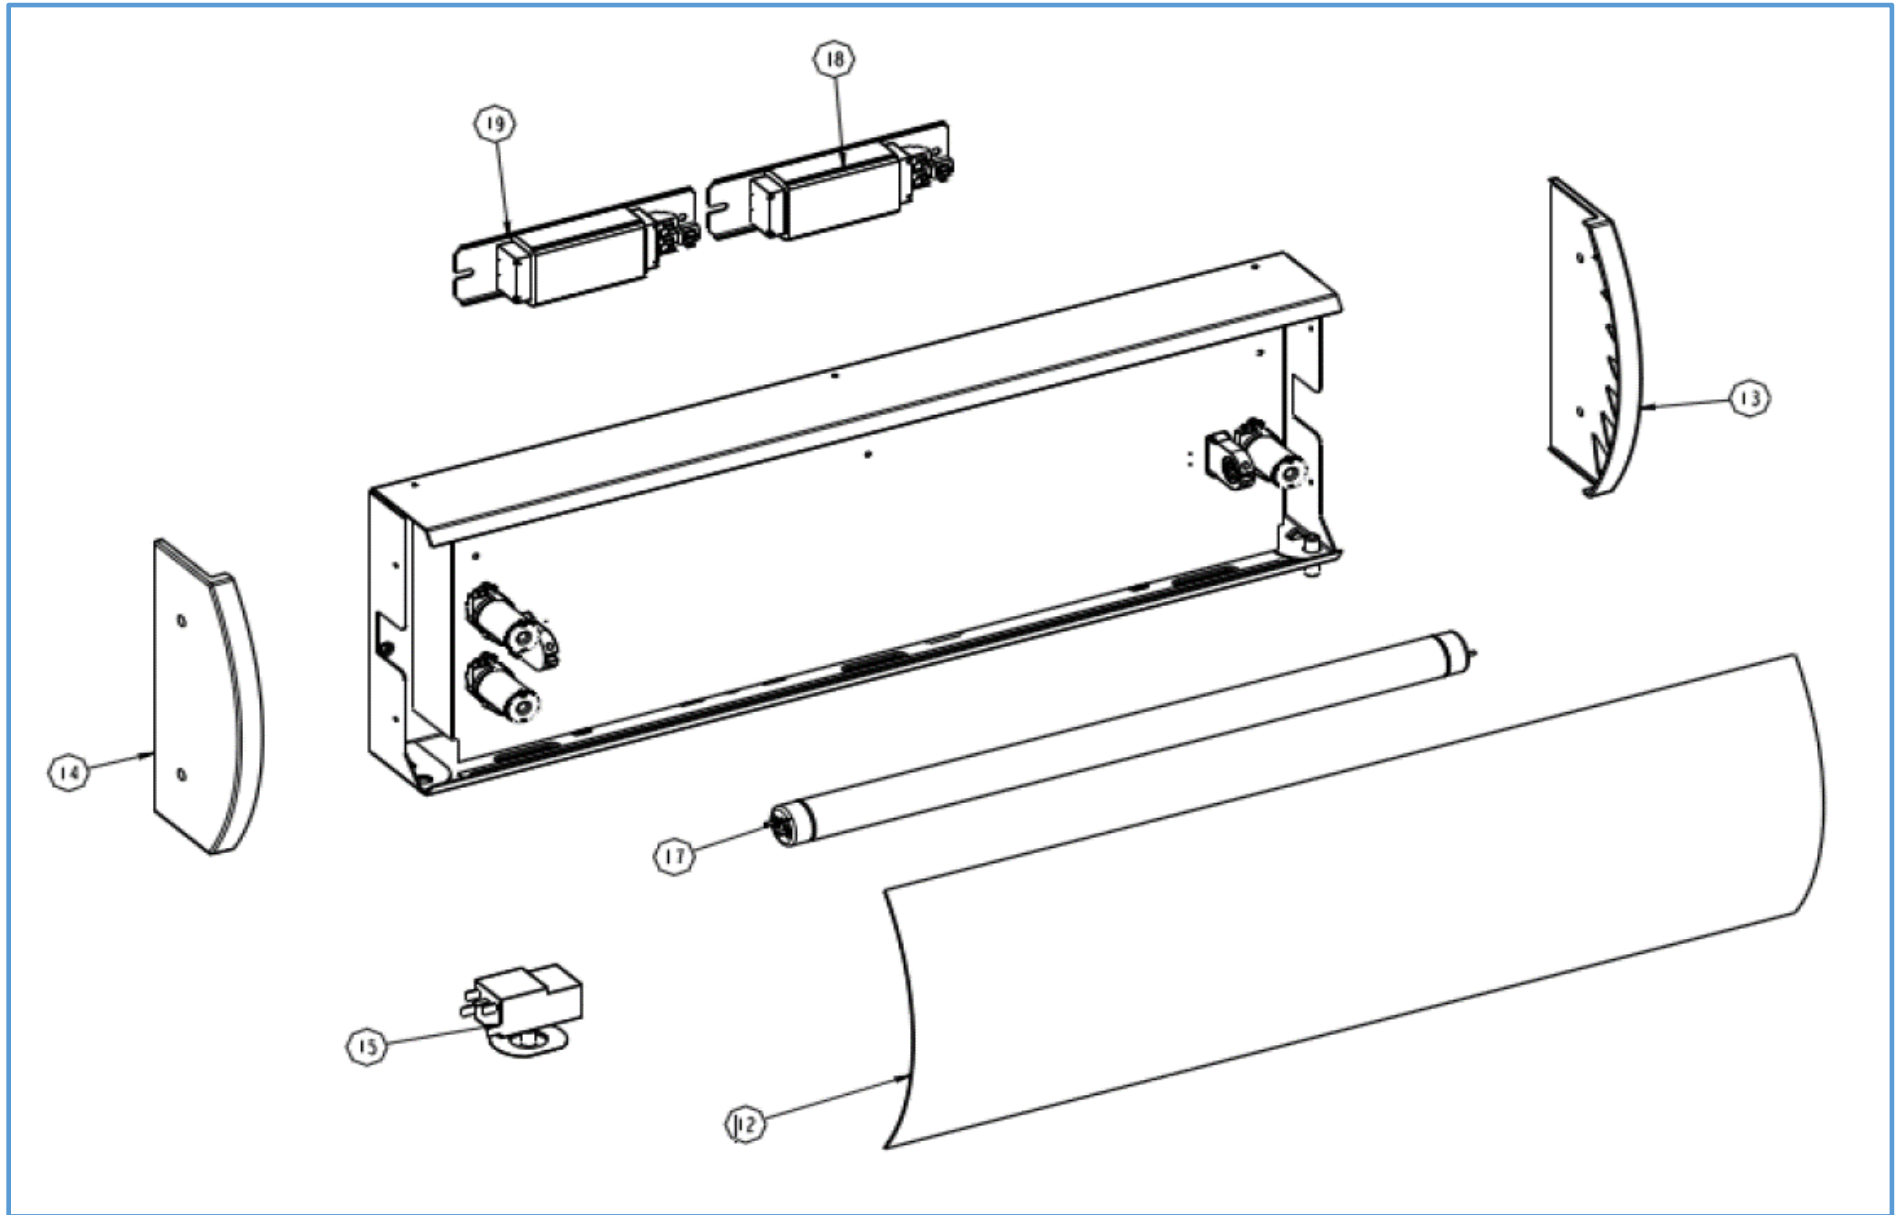

7464.0085

Onderdelenlijst 7464.0085

POS:	Art.No.:	Omschrijving:	Aantal:
1	9137.0010	DOOR	1
2	9137.0020	GASKET	1
3	9137.0030	HINGE BOTTOM	1
4	9137.0040	HANDLE DOOR	1
5	9137.0050	EVAPORATOR	1
6	9137.0060	CONDENSER	1
7	9137.0070	COMPRESSOR	1
8	9137.0080	DRIER	1
9	9137.0090	FAN EVAPORATOR	1
10	9137.0100	FAN CONDENSER	1
11	9137.0110	DRAIN PAN	1
12	9137.0120	PRINTED CANOPY	1
13	9137.0130	COVER SIDE CANOPY	1
14	9137.0130	COVER SIDE CANOPY	1
15	9137.0140	THERMOSTAT	1
16	9137.0150	LIGHT	1
17	9137.0160	LIGHT	1
18	9137.0170	BALLAST 36W	1
19	9137.0180	BALLAST 15W	1
20	9137.0190	FRONT GRILL	1
21	9137.0200	GRID	1
22	9137.0210	SHELF	1
23	9137.0220	FOOT	1
24	9137.0230	POWER CORD	1