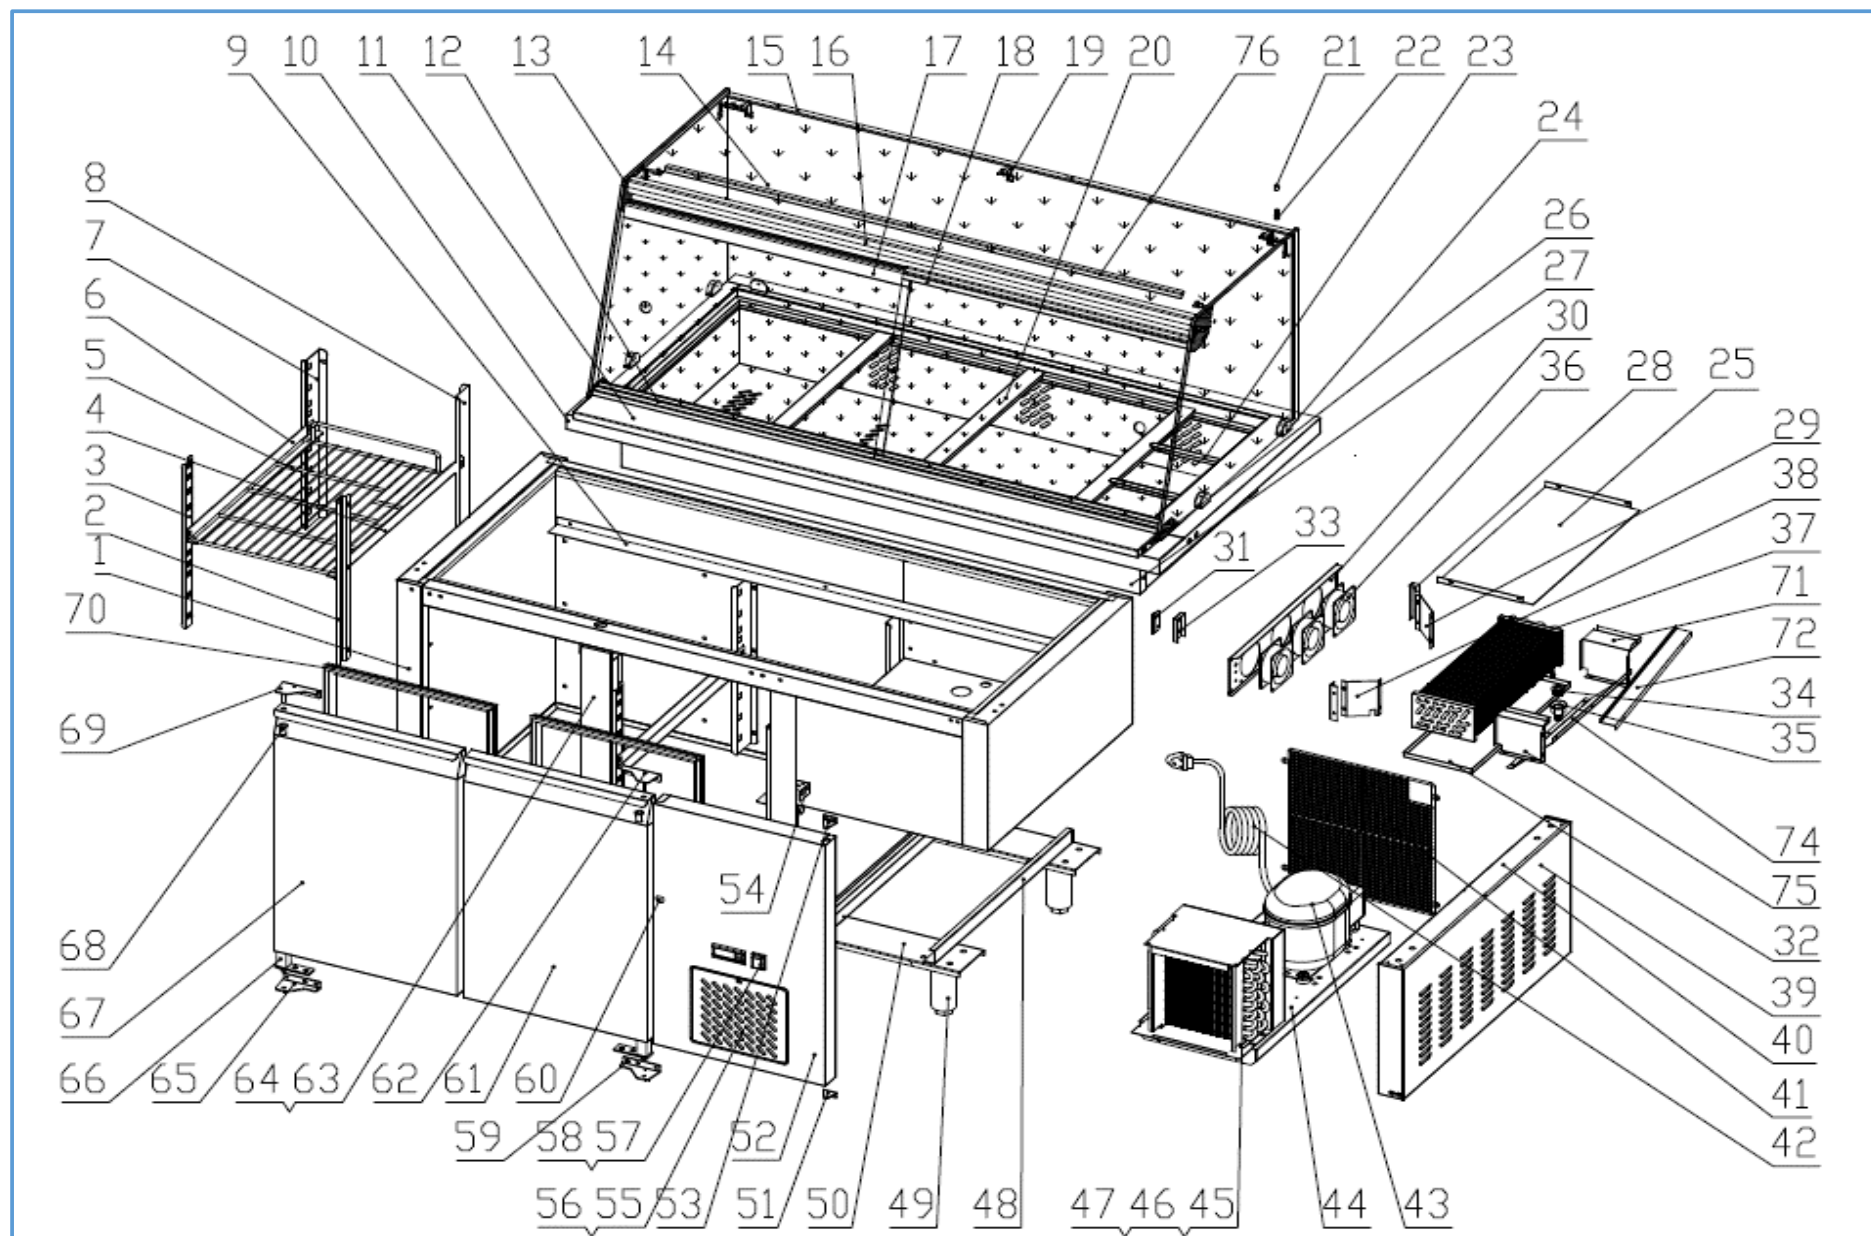

7950.0422

Onderdelen informatie

Erzatzteil information

Spare part information

Information de pièces

Onderdelenlijst 7950.0422

POS:	Art.No.:	Omschrijving:	Aantal:
1		BODY	1PC
2		FRONT SUPPORT	2PCS
3	4627.010	GUID	2PCS
4		FRONT SUPPORT	3PCS
5	4627.005	SHELF	2PCS
6	4627.010	GUID	2PCS
7		BACK SUPPORT	2PCS
8		BACK SUPPORT	2PCS
9		AIR FLOW CONDUCT BOARD	1PC
10		TOP	1PC
11		CUTTING BOARD	1PC
12		DOOR RUNWAY / DOWN	1PC
13		SIDE GLASS/LEFT	1PC
14		TOP GLASS	1PC
15		BACK GLASS	1PC
16		DOOR RUNWAY / UP	1PC
17		SLIDING DOOR /INSIDE	1PC
18		SLIDING DOOR /OUTSIDE	1PC
19	9338.1618	GLASS LINKED CLIP	7PCS
20		LONG SUPPORT	3PCS
21	9338.1618	GLASS CLIP FIXED NUT	14PCS
22	9338.1618	GLASS FIXED BOLT	14PCS
23		SHORT SUPPORT	2PCS
24	9338.1618	GLASS CLIP	6PCS
25		FAN CHANGE BOARD	1PC
26		CUTTING BOARD FIXED	1PC
27		AIR CONDUCT BOX	1PC
28		EVAPORATOR COVER SUPPORT	2PCS
29		EVAPORATOR SUPPORT BACK	1PC
30		EVAPORATOR COVER	1PC
31		SENSOR FIXED CLIP	1PC
32		EVAPORATOR WATER PAN	1PC
33	9338.1502	PROBE PADDING	1PC
34	9338.2100	DRAIN PIPE(B EXT)	1PC
35	9338.2100	DRAIN PIPE(A INT)	1PC
36		EVAPORATOR FAN	3PC
37		EVAPORATOR	1PC
38		EVAPORATOR SUPPORT FRONT	1PC
39		UNIT ROOM COVER	1PC
40		SIDE BOARD	1PC
41		UNITE ROOM GRILLS	1PC
42	9338.2208	PLUG	1PC
43		COMPRESSOR	1PC
44		UNIT BOARD	1PC
45	9338.0780	CONDENSER	1PC
46	9999.0136	CONDENSER FAN	1PC
47	9338.1375	BASKETC GUARD GRILLS	1PC