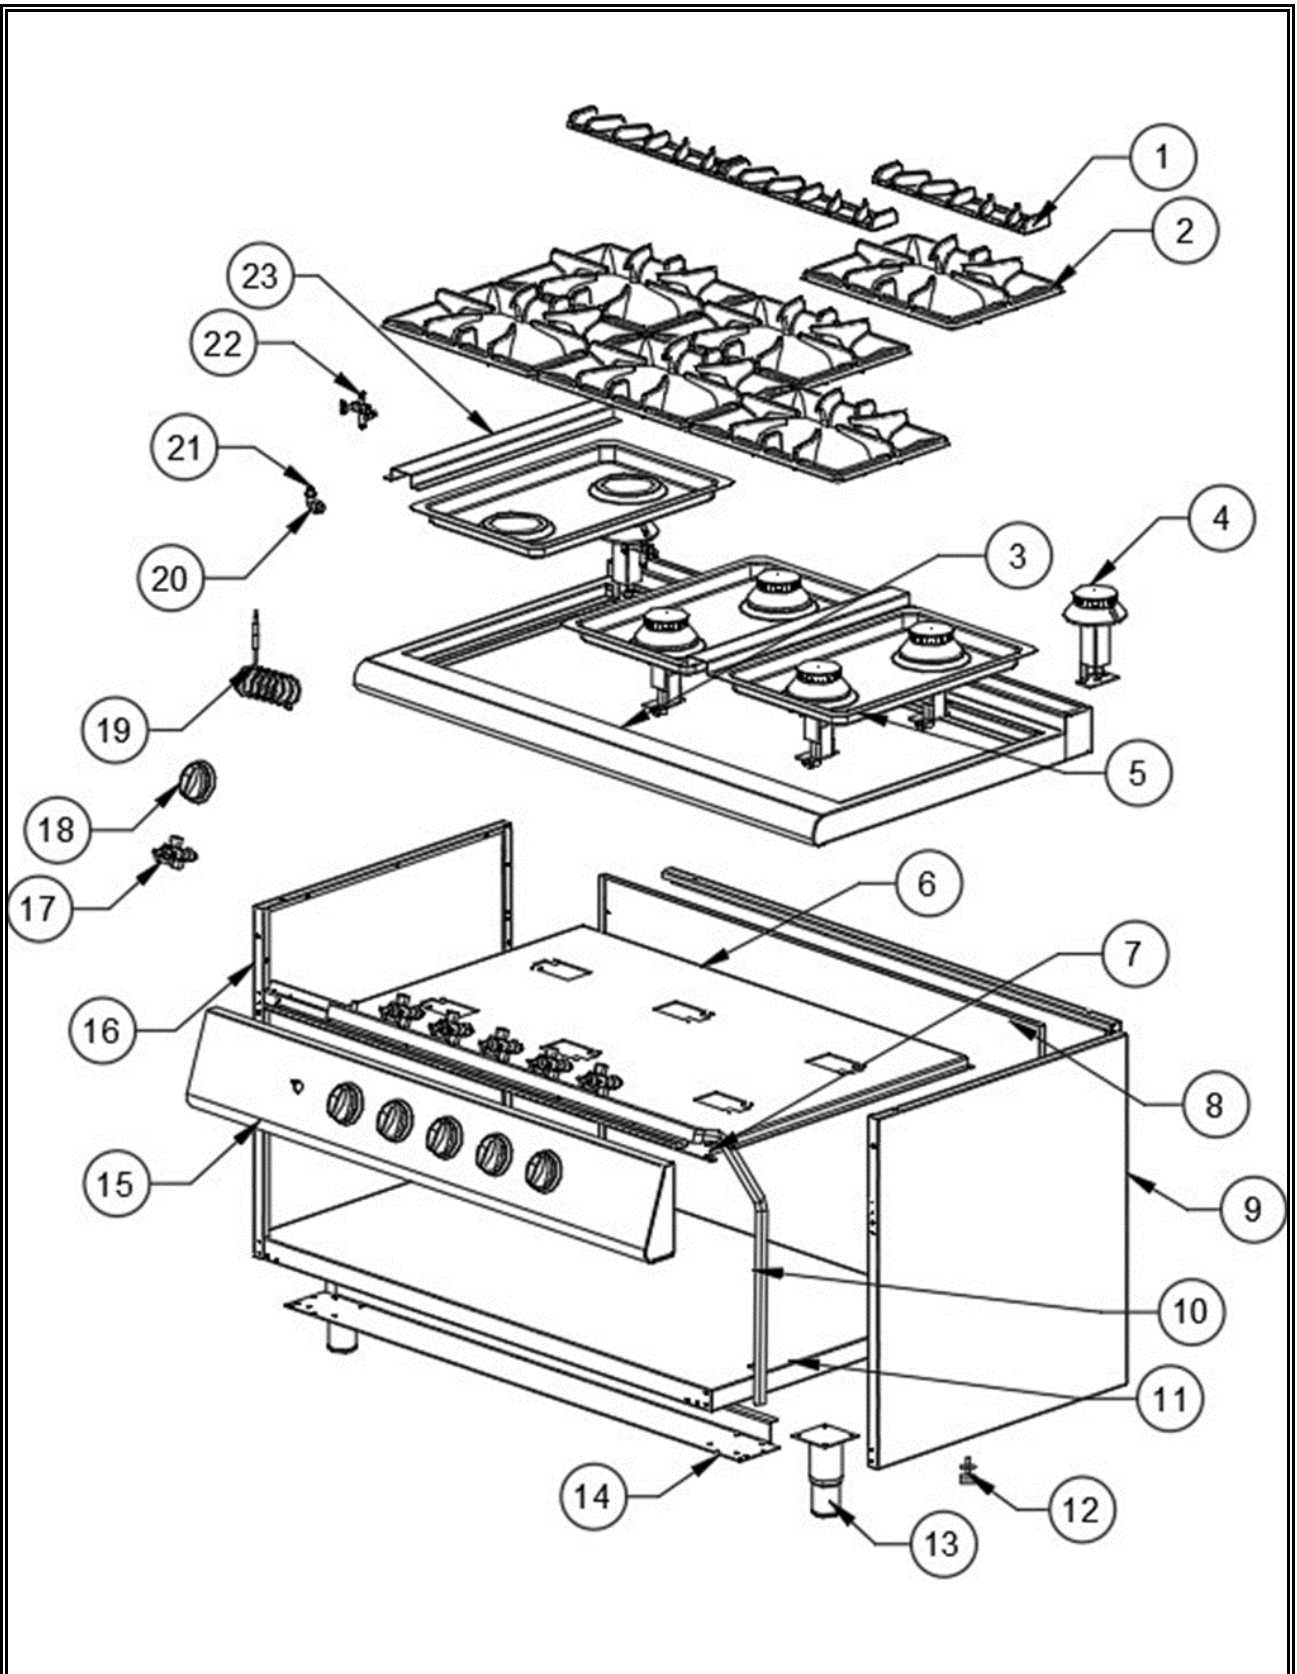

# Spare part information

**7178.0410**

**CombiSteel**

**7178.0410**

## Spare part list 7178.0410

POS:	Art.No.:	Omschrijving:	Aantal:
1	CS9289.0280	Iron Cast Chimney	3
2	**	Top Grate of Cooker	6
3	**	Top Table	1
4	**	Burner	6
5	**	Oil collector Sheet	3
6	**	Burner Fixed Part	1
7	**	Front Support	1
8	**	Back Panel	1
9	**	Right Side Panel	1
10	**	Gas Tank	1
11	**	Bottom Table	1
12	**	Grounding Terminal	1
13	CS9289.0405	Adjustable Legs	4
14	**	Legs Fixing Part	2
15	**	Front Panel	1
16	**	Left Side Panel	1
17	CS9289.0075	S21 Gas Valve	6
18a	CS9289.0660	Ø8 Knob	6
18b	CS9289.0907	Knob Bottom With Igniter	6
19	CS9289.1330	M8 800mm Thermocouple	6
20	CS9289.1035	L Injector Fitting	6
21a	CS9289.0085	M8 Ø 1.20mm Inj Lpg	6
21b	CS9289.0290	M8 Ø 1.90mm Inj Ng	6
22	CS9289.0720	HT Pilot	6
23	**	Worktop Middle Support	2
.		## = Parts cannot be ordered separately.	
.		** = No article number known, must be requested specifically.	