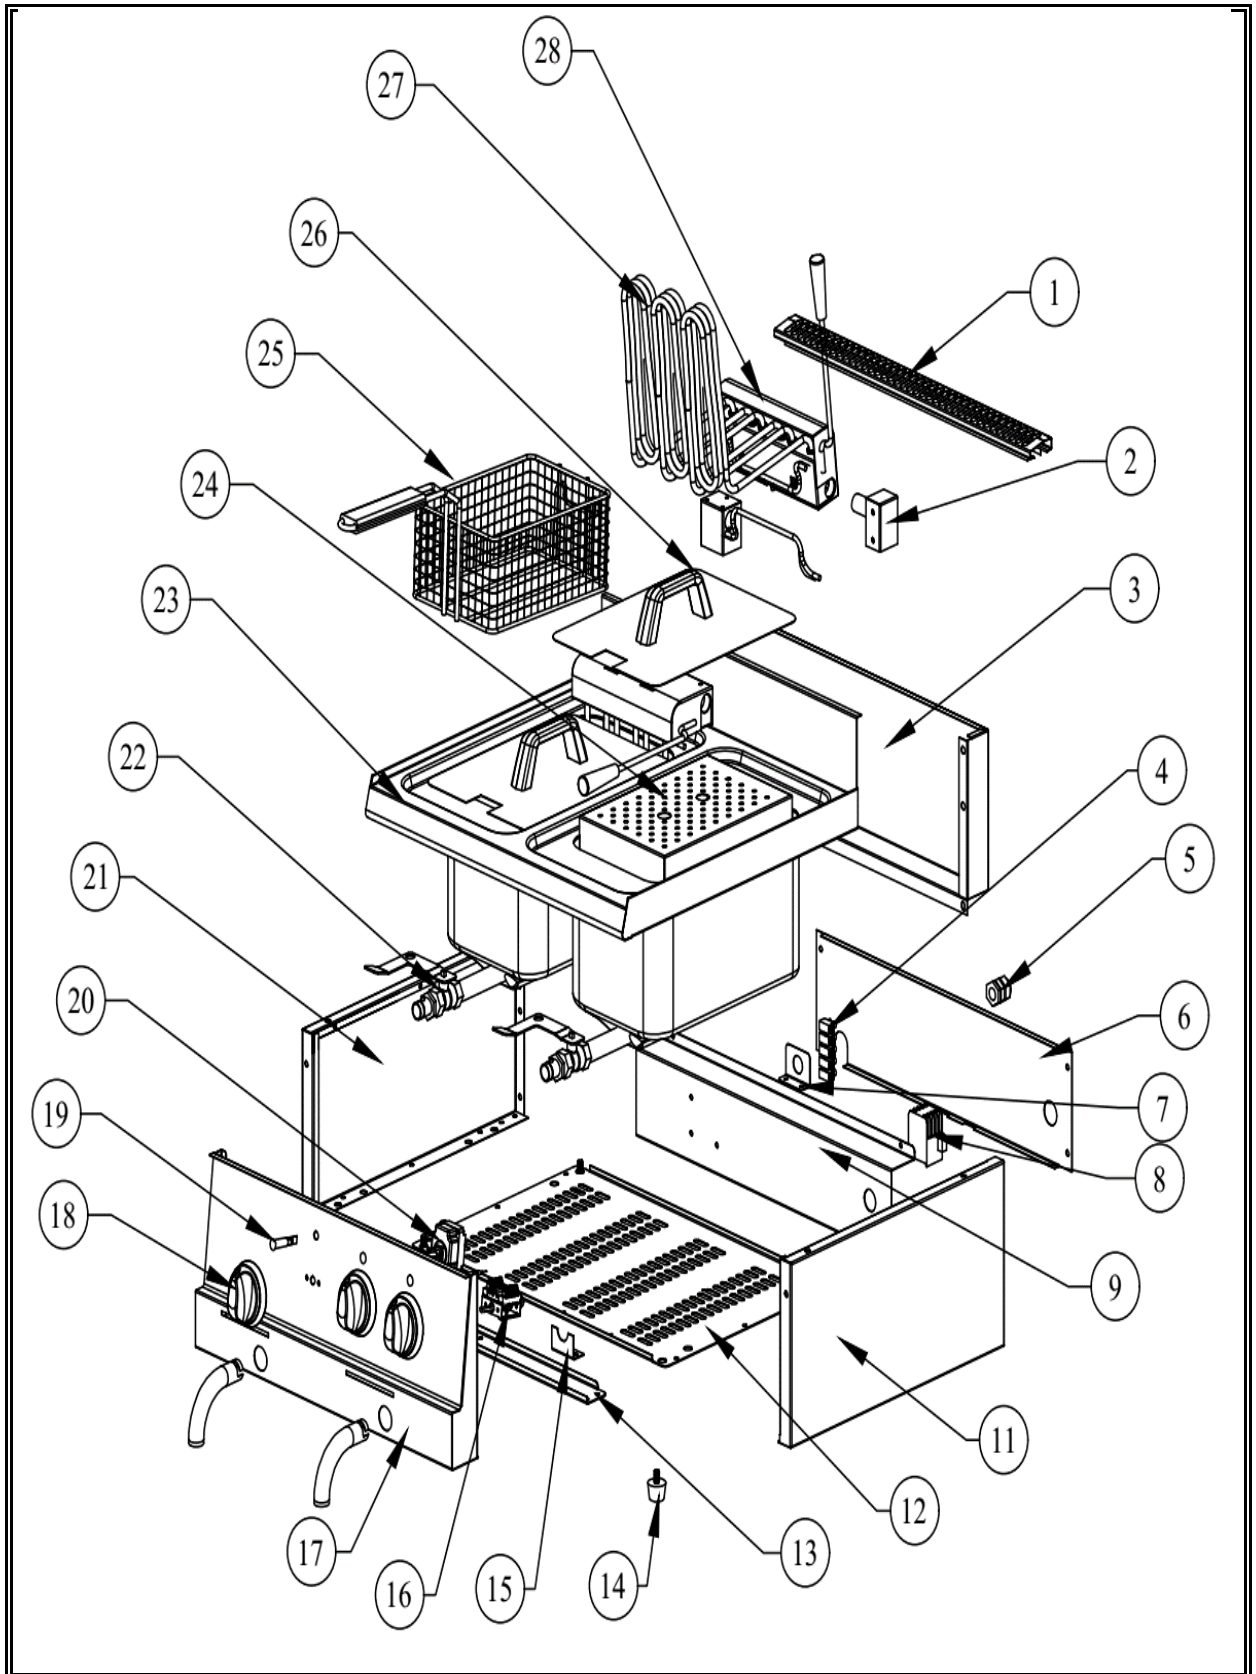

7178.0090

Onderdelen informatie
Erzatzteil information
Spare part information
Information de pièces

POS:	Art.No.:	Omschrijving:	Aantal:
1		Chimney	1
2		Heters Box Holder	1
3		Worktop Back Part	1
4	9289.0685	Electrical Terminal	1
5		Cable Gland	1
6		Back Pannel	1
7		Cable Fixing Part	1
8	9289.0145	Contactoer	1
9		Elc. Instalation Fixing Part	1
11		Side Panel Right	1
12		Bottom Table	1
13		Front Panel Fixing Part	1
14	9289.0030	Adjustable Legs	4
15		Empty Tap Holder	1
16	9289.0220	Main Switch	1
17		Front Panel	1
18	9289.0650	Knob	2
19	9289.0050	Light Indicator	2
20	9289.0170	Thermostat	1
21		Side Panel Left	1
22	9289.0690	Empty Tap	1
23		Worktop	1
24		Basket Hanger Part	1
25	9289.0370	Basket	1
26		Lid	1
27	9289.0210	Heaters	3
28		Heters Box	1