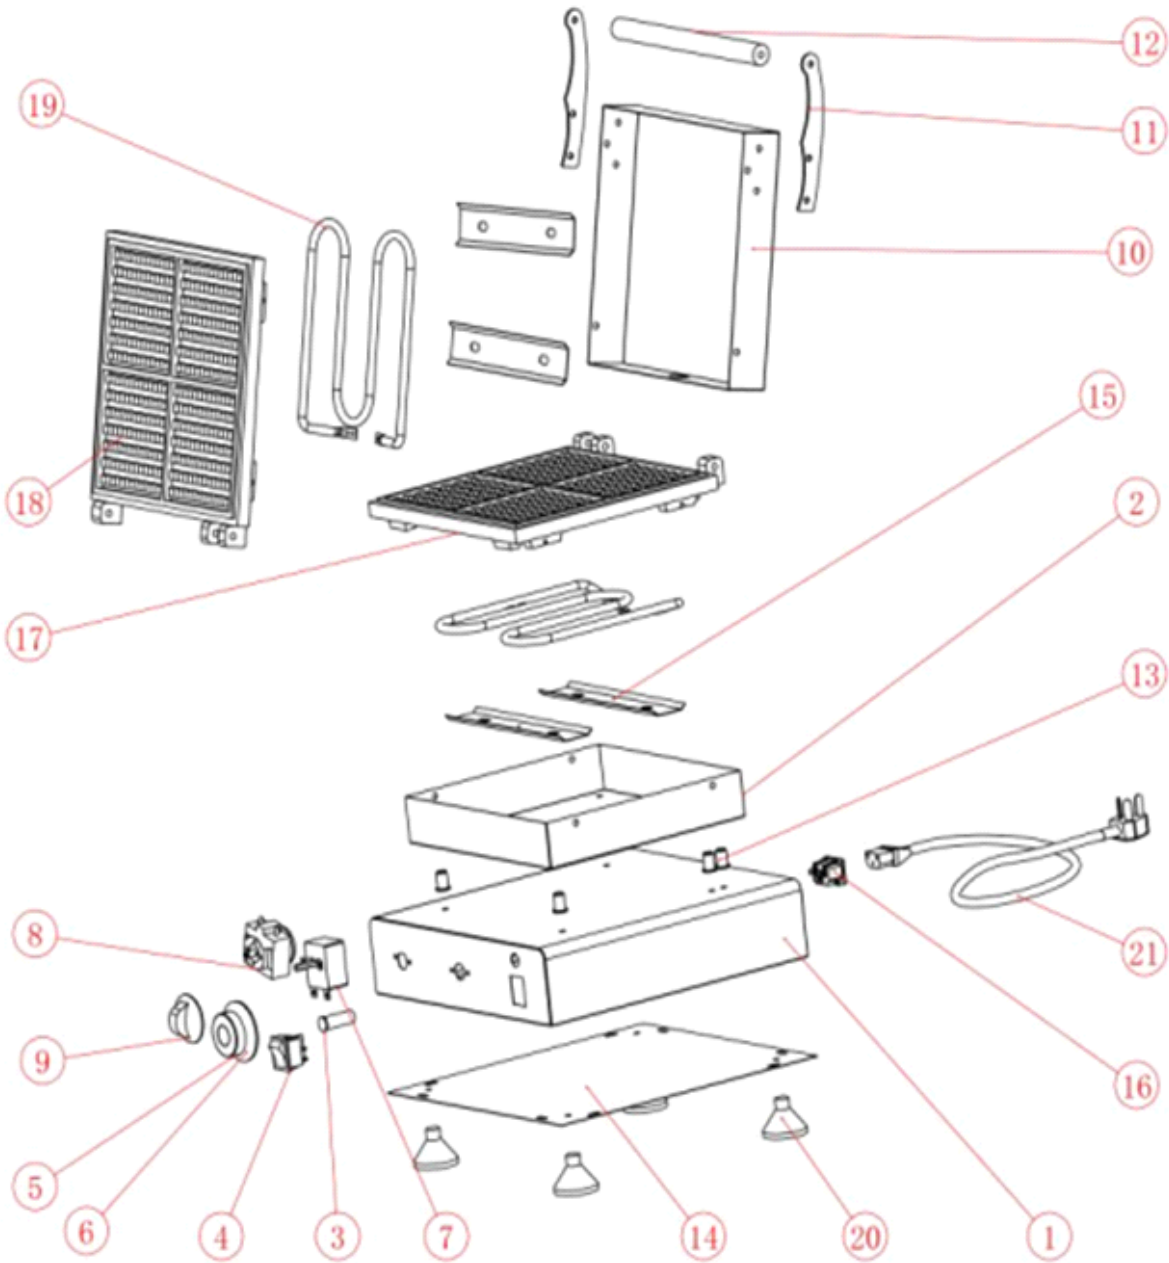

Spare part information

7540.0045

CombiSteel

7540.0045

Spare part list 7540.0045

POS:	Art.No.:	Omschrijving:	Aantal:
1	**	Base	1
2	**	Lower cover	1
3	CS9331.1802	Indicator light	1
4	CS9331.1804	Switch	1
5/6/7	CS9331.1806	Thermostat	1
8/9	CS9331.1808	Timer	1
10	**	Upper cover	1
11	**	Handle plate	2
12	CS9331.1840	Handle	1
13	**	Support column	5
14	**	Bottom plate	1
15	**	Heating tube pressure plate	4
16	**	Flange Mount Socket	1
17	**	Lower mold	1
18	**	Upper mold	1
19A	CS9331.1810	Heating tube down	1
19B	CS9331.1836	Heating tube Up	1
20	CS9331.1812	Bottom foot	4
21	**	Power cord	1
.		## = Parts cannot be ordered separately.	
.		** = No article number known, must be requested specifically.	