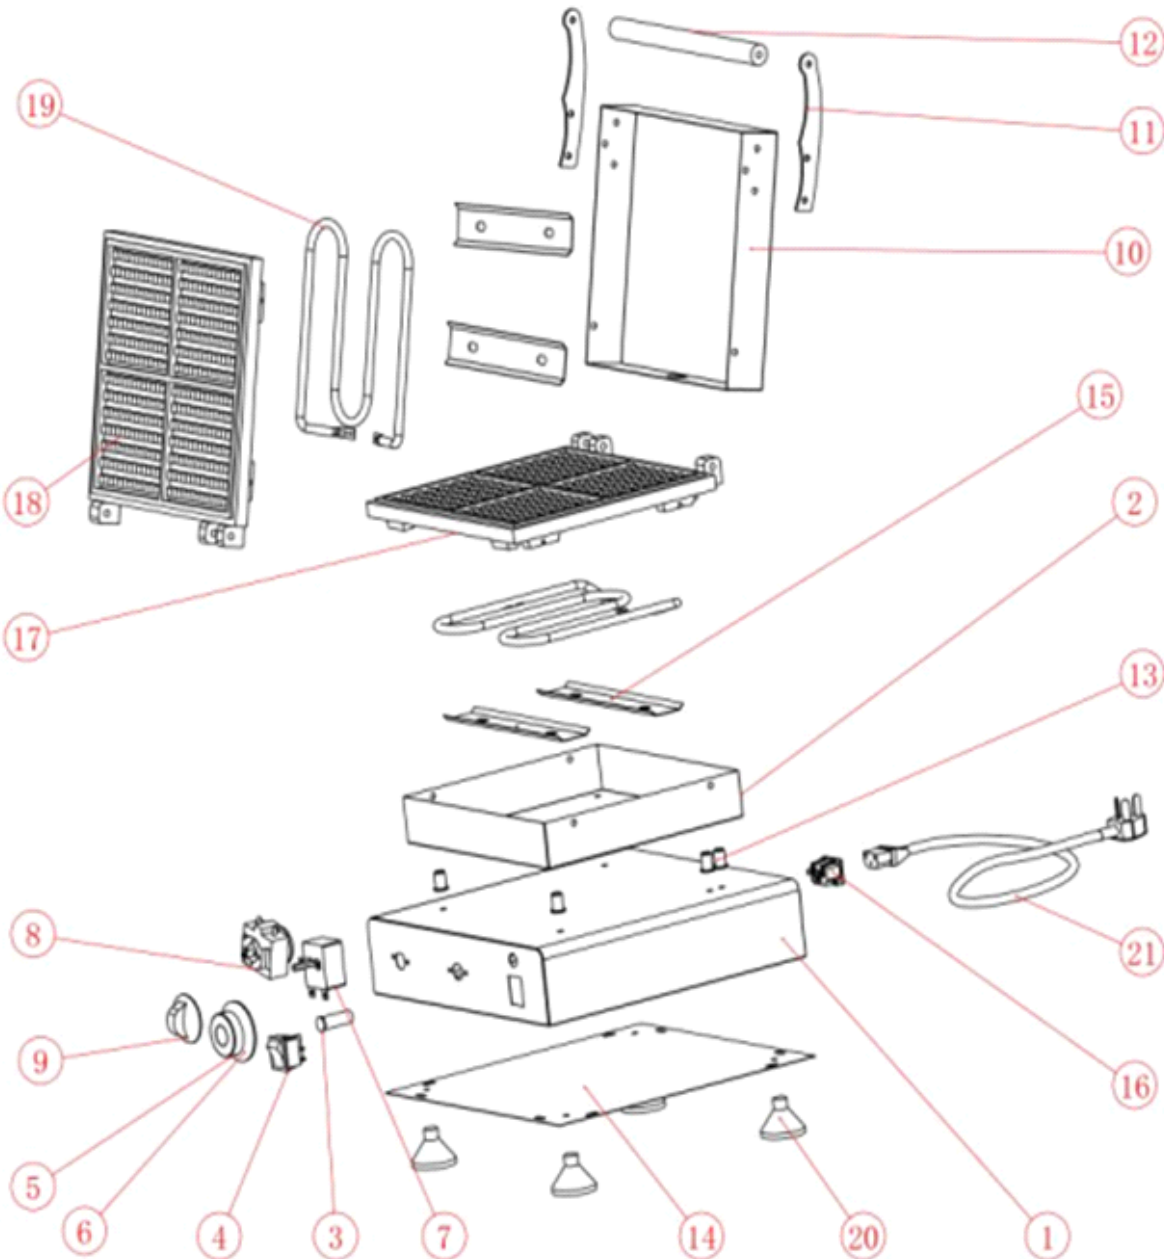

Spare part information

7540.0080

CombiSteel

7540.0080

Spare part list 7540.0080

POS:	Art.No.:	Omschrijving:	Aantal:
1	**	Base	1
2	**	Lower cover	1
3	CS9331.1802	Indicator light	1
4	CS9331.1804	Switch	1
5/6/7	CS9331.1806	Thermostat	1
8/9	CS9331.1808	Timer	1
10	**	Upper cover	1
11	**	Handle plate	2
12	CS9331.1840	Handle	1
13	**	Support column	5
14	**	Bottom plate	1
15	**	Heating tube pressure plate	4
16	**	Flange Mount Socket	1
17	**	Lower mold	1
18	**	Upper mold	1
19A	CS9331.1810	Heating tube down	1
19B	CS9331.1836	Heating tube Up	1
20	CS9331.1812	Bottom foot	4
21	**	Power cord	1
.		## = Parts cannot be ordered separately.	
.		** = No article number known, must be requested specifically.	