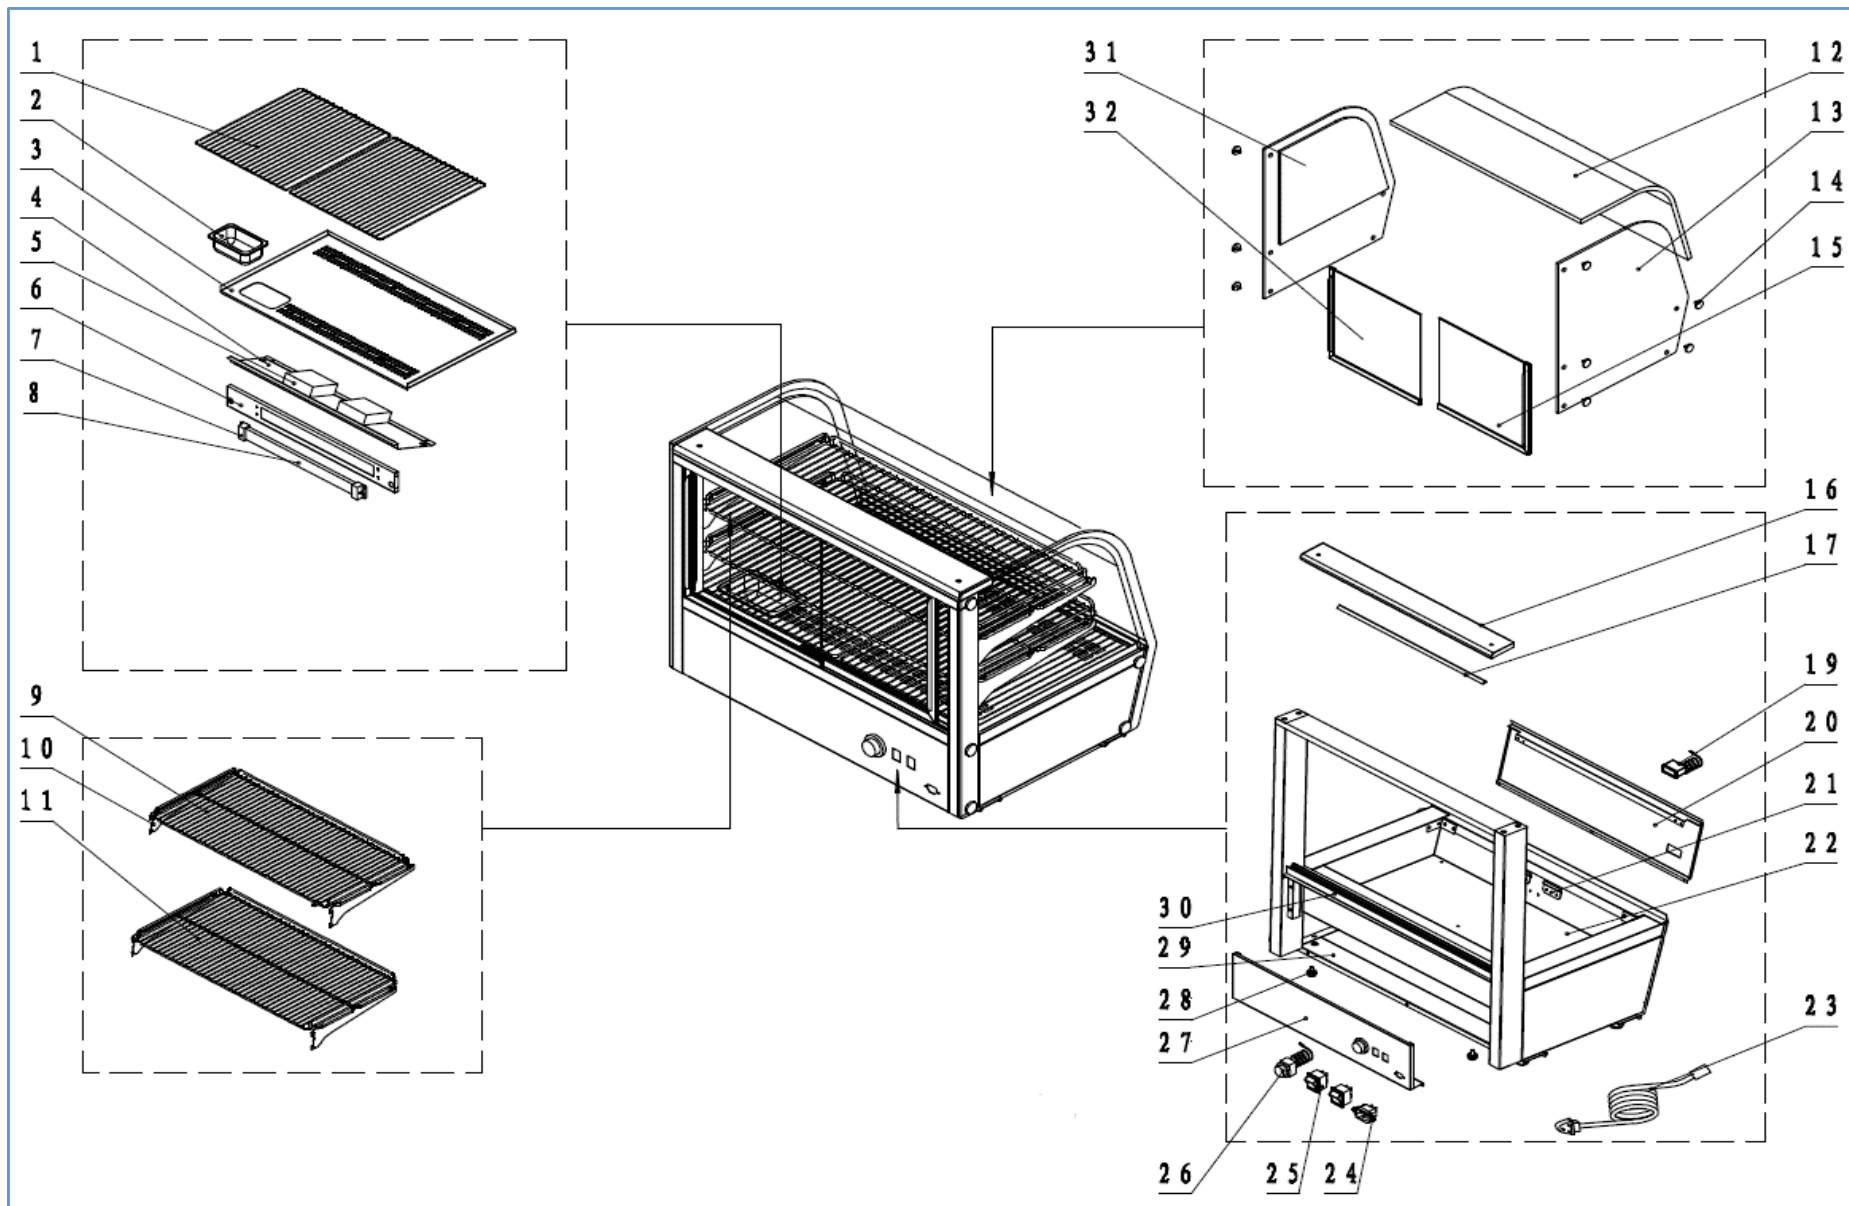

7450.0615

Onderdelen informatie

Erzatzteil information

Spare part information

Information de pièces

Onderdelenlijst 7450.0615

POS:	Art.No.:	Omschrijving:	Aantal:
1		BOTTOM SHELF	
2		PAN	
3		AIR FLOW COVER BOARD	
4		FAN SUPPORT	
5	9338.0130	FAN	
6		AIR FLOW CONDUCT BOARD	
7		HEATER SUPPORT	
8		HEATER	
9		TOP SHELF	
10		SUPPORT	
11		MIDDLE SHELF	
12		CURVED GLASS	
13		SIDE GLASS	RIGHT
14		HEX DOMED CAP NUT	
15		DOOR	
16		TOP LAMP COVER	
17	9338.1955	LAMP	
19		TEMPERATURE GAUGE	
20		FRONT PANNEL	
21		SENSOR FIXED CLIP	
22		BODY	
23		PLUG	
24		CONNECTOR PLUGS	
25	9108.0244	MAIN SWITCH	
26	9338.1705	CONTROLLER	
27		BACK PANNEL	
28	9338.1195	FEET	
29		FEET SUPPORT	
30		BOTTOM DOOR GUIDE	
31		SIDE GLASS	LEFT
32		DOOR	LEFT