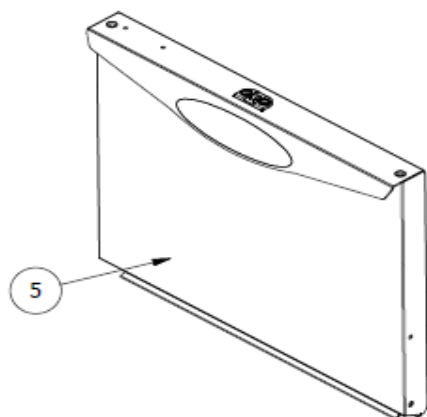

Onderdelenlijst 7280.0040

POS:	Art.No.:	Omschrijving:	Aantal:
1		DOOR ASSY TYPE 1	
2		DOOR ASSY TYPE 2	
3		DOOR ASSY TYPE 3	
4		DOOR ASSY TYPE 4	
5		DOOR ASSY TYPE 5