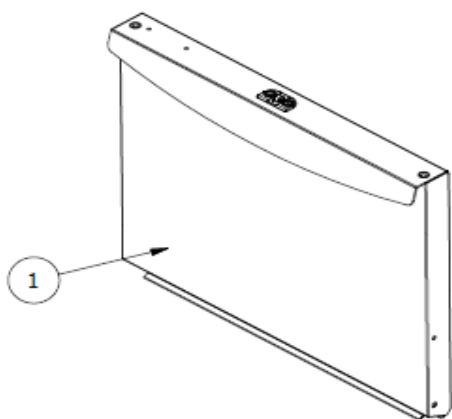

Onderdelenlijst 7280.0040

POS:	Art.No.:	Omschrijving:	Aantal:
1		DOOR ASSY TYPE 1	
2		DOOR ASSY TYPE 2	
3		DOOR ASSY TYPE 3	
4		DOOR ASSY TYPE 4	
5		DOOR ASSY TYPE 5