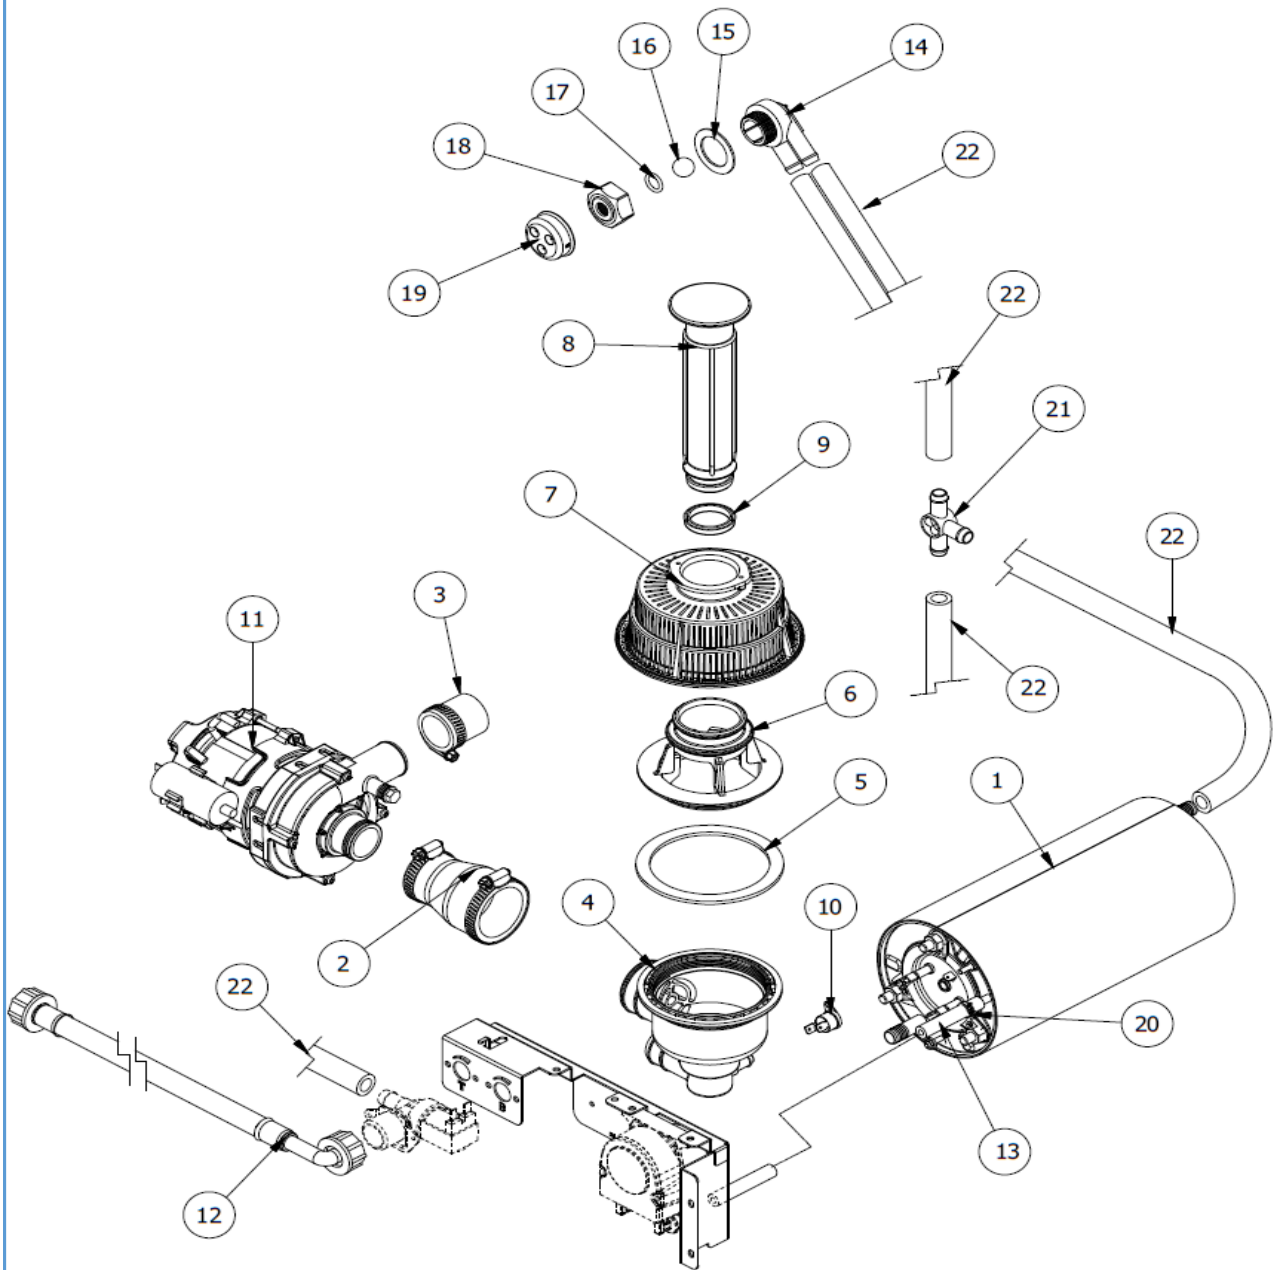

Onderdelenlijst 7280.0040

POS:	Art.No.:	Omschrijving:	Aantal:
1		5 Lt. BOILER ASSY	
2		INTAKE RUBBER COUPLING	
3		WASH PIPE RUBBER COUPLING	
4		FILTER GROUP DRAIN CUP	
5		GASKET FOR FILTER GROUP	
6		PLASTIC FILTER SUPPORT	
7		TANK PLASTIC FILTER	
8		OVERFLOW	
9	9136.3179	GASKET DE 150	
10	9136.1314	MANUAL RESET SAFETY THERMOSTAT (*)	
11		WASHING PUMP 0,550 Kw 230V 50Hz	
11A		WASHING PUMP 0,550 Kw 230V 60Hz	
12	9136.0128	WATER SUPPLY HOSE L=mm.2000	
13		EPDM HOSE, BLACK D. mm. 5x11 (*)	
14	9136.0794	NOT RETOURN VALVE BODY	
15	9136.0837	RUBBER GASKET	
16	9136.0130	5/8" PTFE BALL (*)	
17	9136.0121	O-RING 115 (*)	
18	9136.0795	NOT RETOURN VALVE RING NUT	
19	9136.3108	NOT RETOURN VALVE PLASTIC COVER	
20		Ø 11,0-10,4 WIRE CLAMP	
21	9136.1088	3-WAYS DISTRIBUTOR	
22	9136.1610	D. mm. 11,5x19 BLACK RUBBER HOSE (*)