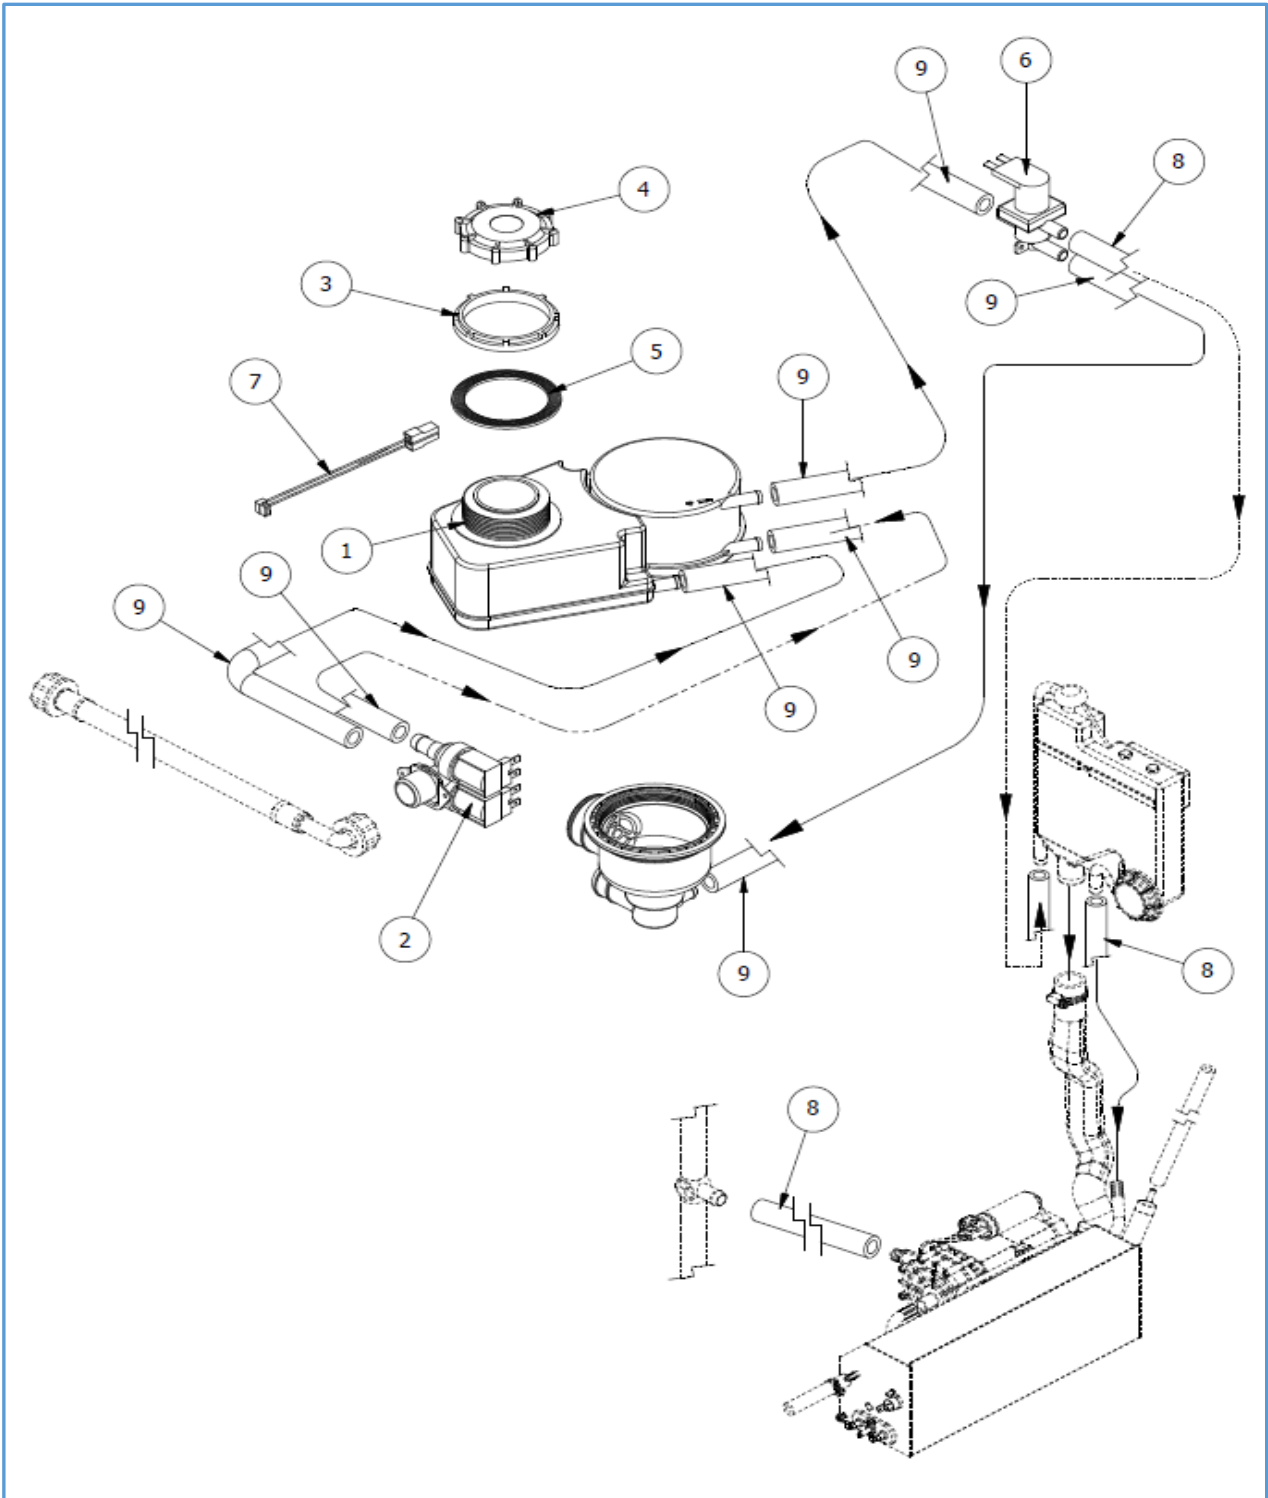

Onderdelenlijst 7280.0040

POS:	Art.No.:	Omschrijving:	Aantal:
1		AUTOMATIC WATER SOFTNER	
2	9136.2147	DOUBLE SOLENOID VALVE 90° 230V D.A. (*)	
3	9136.0458	WATER SOFTNER RING NUT	
4	9136.0457	SALT CONTAINER PLUG	
5	9136.1622	GASKET	
6		SOLENOID VALVE DOUBLE EXIT (*)	
7		WATER SOFTNER CONNECTIONE CABLE	
8	9136.1610	D. mm. 11,5x19 BLACK RUBBER HOSE (*)	
9		D. mm.10x17 BLACK RUBBER HOSE