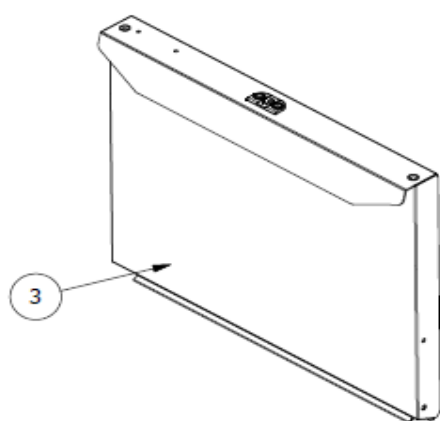

Onderdelenlijst 7280.0040

POS:	Art.No.:	Omschrijving:	Aantal:
1		DOOR ASSY TYPE 1	
2		DOOR ASSY TYPE 2	
3		DOOR ASSY TYPE 3	
4		DOOR ASSY TYPE 4	
5		DOOR ASSY TYPE 5