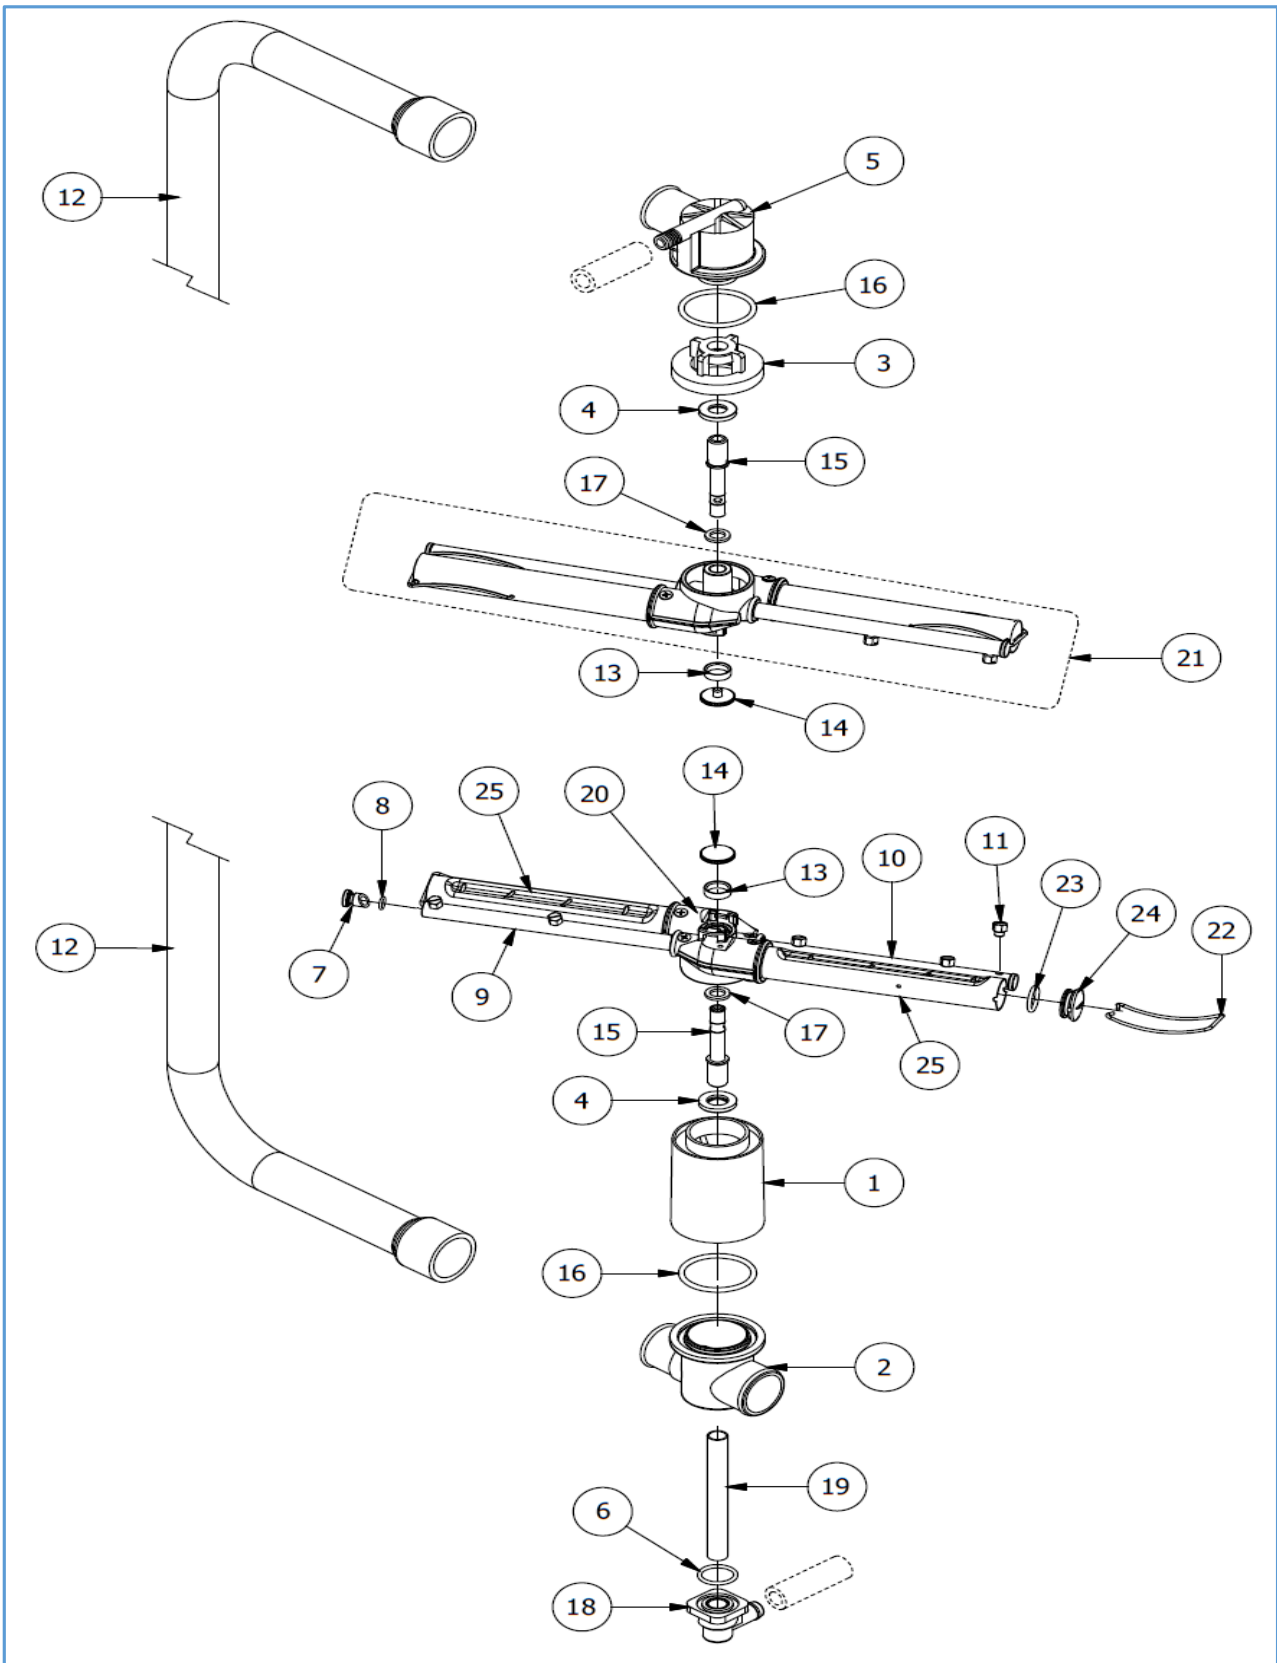

Onderdelenlijst 7280.0040

POS:	Art.No.:	Omschrijving:	Aantal:
1	9136.1244	PLASTIC CYLINDER FOR WASH ARMS	
2	9136.0605	LOWER CONNECTING ROD	
3	9136.2653	PLASTIC CONNECTION FLANGE	
4	9136.1242	SUPPORTING WASHER	
5	9136.1037	UPPER CONNECTING ROD	
6	9136.0101	O-RING 128	
7	9136.0690	RINSE PLASTIC PLUG (*)	
8	9136.0700	O-RING 106	
9	9136.1055	RIGHT RINSE PIPE SEGMENT	
10	9136.1056	LEFT RINSE PIPE SEGMENT	
11	9136.3172	STAINLESS STEEL RINSE NOZZLE M6	
12		WASHING PIPE	
13	9136.0796	PTFE RING (*)	
14	9136.0451	STAINLESS STEEL KNURLED SCREW(*)	
15	9136.0608	WASHING ARMS FULCRUM	
16	9136.0525	O-RING 147	
17	9136.0463	WASHING ARMS WASHER (*)	
18	9136.2422	90° PLASTIC CONNECTION M13x1	
19	9136.0609	STAINLESS STEEL CONNECTION ROD	
20	9136.0580	4RP DISTRIBUTOR (*)	
21	9136.3014	WASHING ARM ASSY	
22	9136.0743	LEAF SPRING	
23	9136.0112	O-RING 121	
24	9136.0741	WASHING ARMS PLASTIC PLUG (*)	
25	9136.2982	WASHING ARMS PIPE SEGMENT