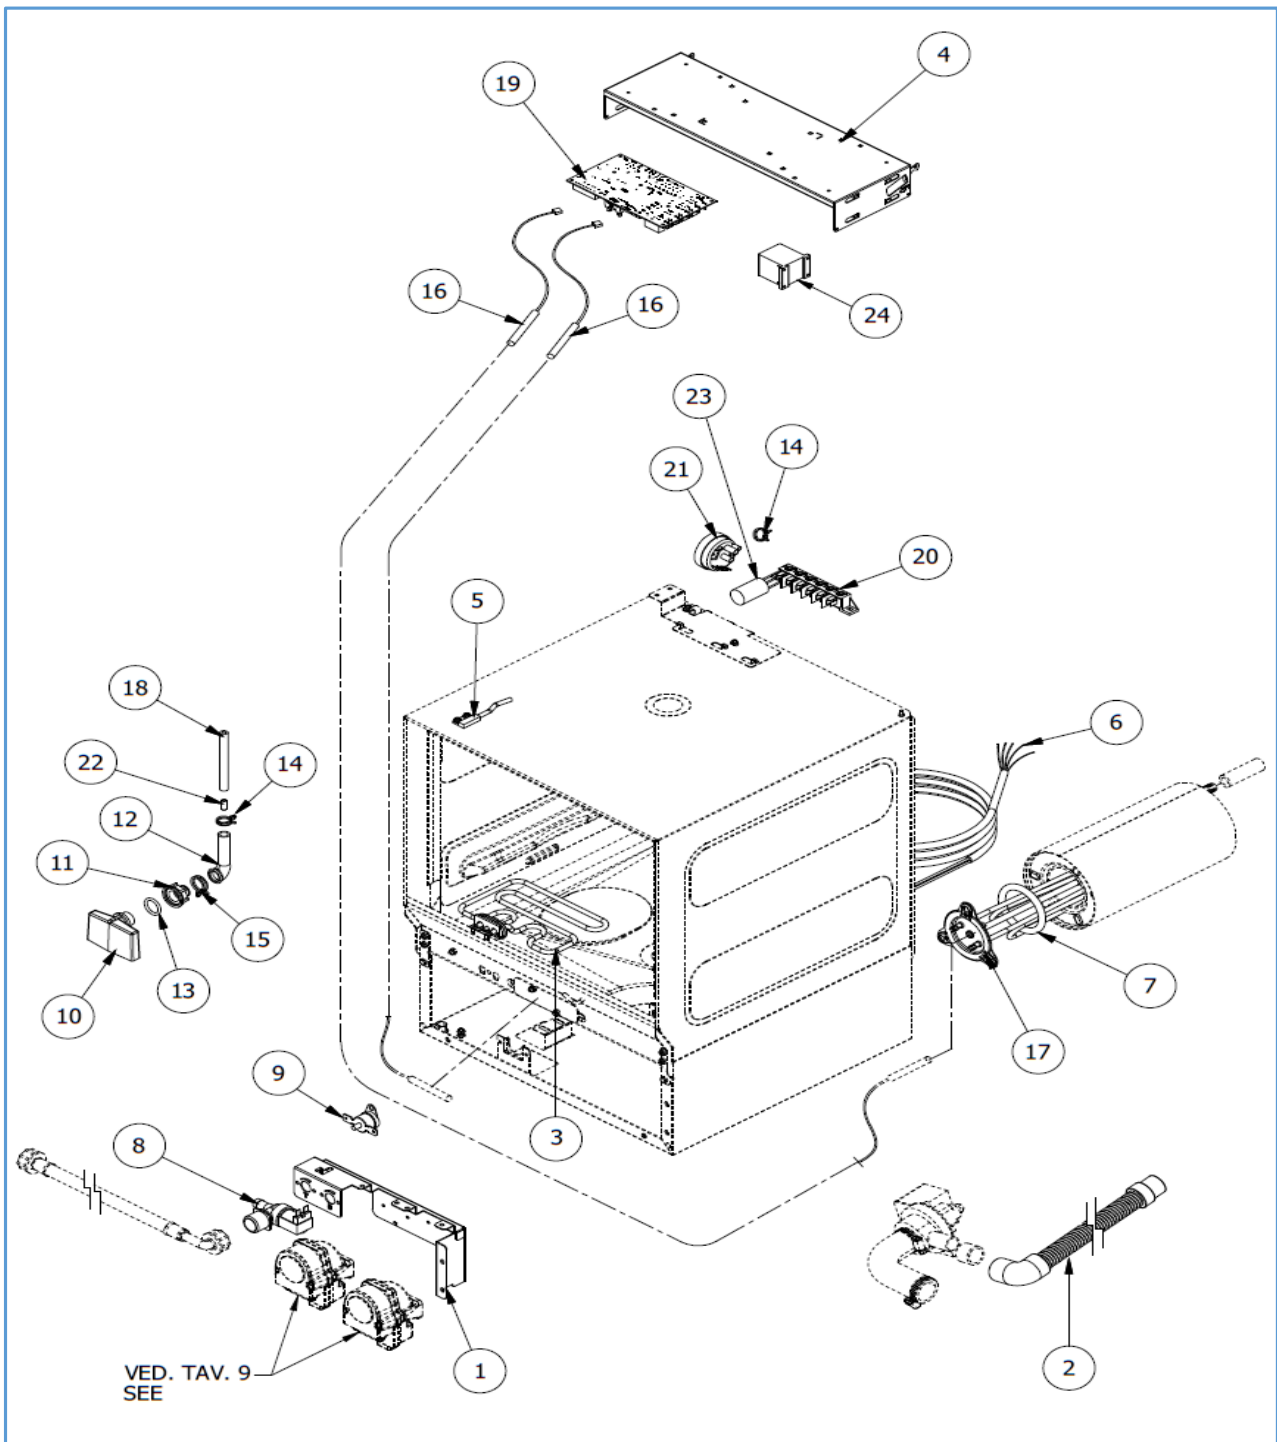

7280.0040

Onderdelen informatie

Erzatzteil information

Spare part information

Information de pièces

Onderdelenlijst 7280.0040

POS:	Art.No.:	Omschrijving:	Aantal:
1		WASHER FOR DOOR TENSIONER	
2		DOOR TENSIONER	
3		TENSIONER GUIDE	
4		S.S. BLOCK FOR DOOR TENSIONER	
5		BASE ASSY	
6		PRESSOSTAT AND TERMINAL BOARD SUPPORT	
7		REAR PANEL	
8		LOWER TRIM PANEL	
9		BOTTOM GUARD	
10		PLASTIC SNAP CABLE	
11		RIGHT PANEL	
12		LEFT PANEL	
13		STAINLESS STEEL SCREW M4x20 TCPS	
14		MOUNTAIN BRACKET ASSY FOR RIGHT HINGE	
15		MOUNTAIN BRACKET ASSY FOR LEFT HINGE	
16	9136.1798	ADJUSTABLE FOOT M10 (*)	
17	9136.0234	CABLE CLAMP	
18		DOOR GASKET L=mm. 565 (*)	
19		MALE PLASTIC LATCH	
20	9136.1078	EPDM GASKET DIM. mm.20x2x565 L (*)	
21		LINCHPIN	
22		TENSIONING PIN	
23		LOWER REAR PANEL	
24	9136.1526	MAGNETIC UNIT (*)	
25		DOOR JACK ASSY (*)	
26		UPPER COVER ASSY	
27		6-KEYS DISPLAY	
28		10-WIRES FLAT CABLE	

Onderdelenlijst 7280.0040

POS:	Art.No.:	Omschrijving:	Aantal:
1		DETERGENT DISPENSER-THERMOSTATS SUPPORT	
2		DRAIN HOSE L=2500 mm	
3		HEATING ELEMENT 240V 2400W (*)	
4		ELECTRICAL SUPPORT	
5	9136.2706	PROX MAGNETIC MICROSWITCH (*)	
6		POWER CORD SUPPLY 5G 1,5	
7	9998.5876	O-RING FOR BOILER FLANGE (*)	
8	9136.0193	SINGLE SOLENOID VALVE 90° 230V (*)	
9		MANUAL RESET SAFETY THERMOSTAT 95°C (*)	
10		AIR TRAP (*)	
11	9136.1043	AIR TRAP NUT	
12	9136.0814	ANTI-CONDENSATION PIPE FITTING	
13	9136.0816	O-RING 4081	
14	9136.0190	Ø 15,9-14,8 HOSE CLAMP	
15	9136.0192	Ø 21,6-20,6 WIRE CLAMP	
16		NTC PROBE AMP MODU II FOR BOILER/TANK(*)	
17	9136.0477	BOILER HEATING ELEMENT 230V 4500W (*)	
17A	9136.3132	BOILER HEATING ELEMENT 230V 6000W (ALT. *)	
18	9136.0652	EPDM HOSE , BLACK D. mm. 5x10	
19		12 RELAYS ELECTRONIC CARDBOARD (*)	
20		TERMINAL BOARD FV 122 - 40A - 450V	
21	9136.3118	PRESSOSTAT LEVEL 28/12 (*)	
22	9136.0815	BRASS PIPE	
23	9136.0787	INTERFERENCE SUPPRESSOR 0,47 µF	
24	9136.1389	CONTACTOR 230V 50-60Hz (*)	