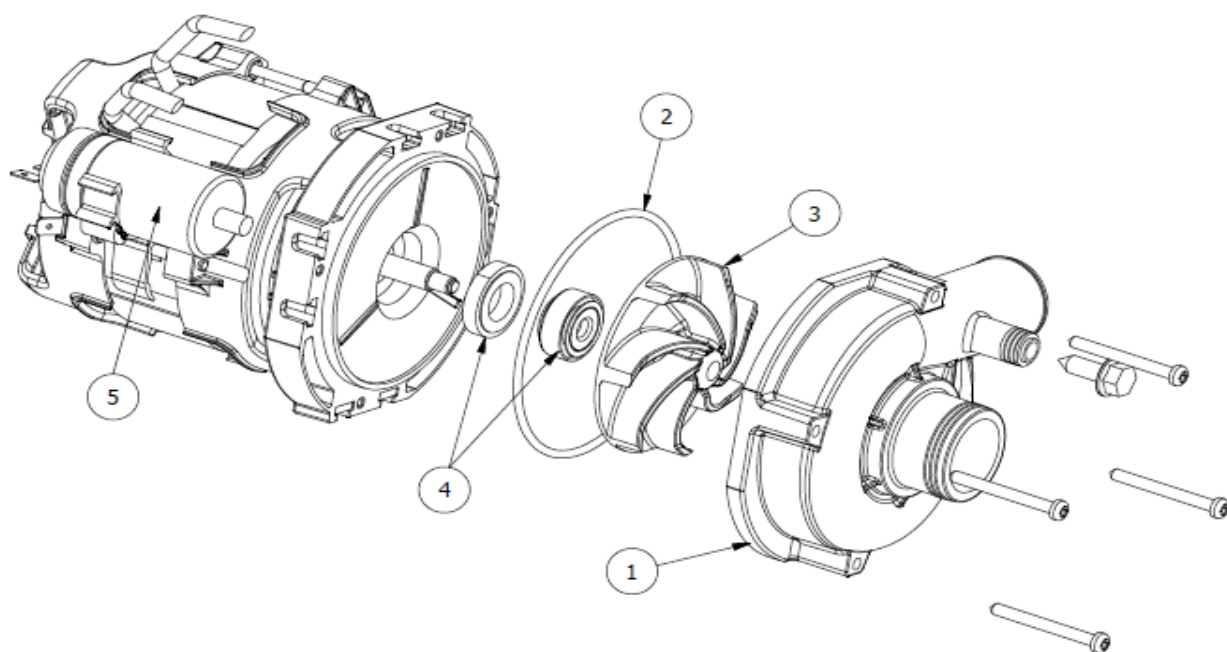

COD. 6001-0002 (230V 50Hz)
COD. 6001-0009 (230V 60Hz)

Onderdelenlijst 7280.0040

POS:	Art.No.:	Omschrijving:	Aantal:
1		PUMP PLASTIC BODY	
2	9136.2852	GASKET	
3		IMPELLER	
4	9136.2471	MECHANICAL SEAL ASSY	
5		CAPACITOR 12,5μF