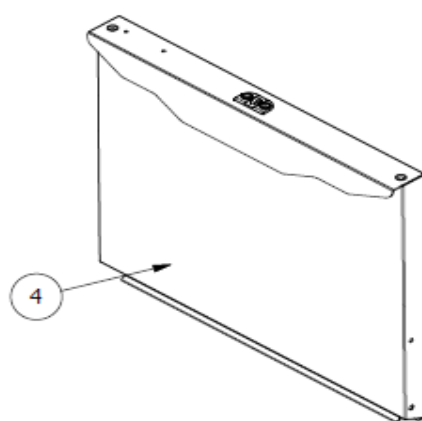

Onderdelenlijst 7280.0040

POS:	Art.No.:	Omschrijving:	Aantal:
1		DOOR ASSY TYPE 1	
2		DOOR ASSY TYPE 2	
3		DOOR ASSY TYPE 3	
4		DOOR ASSY TYPE 4	
5		DOOR ASSY TYPE 5