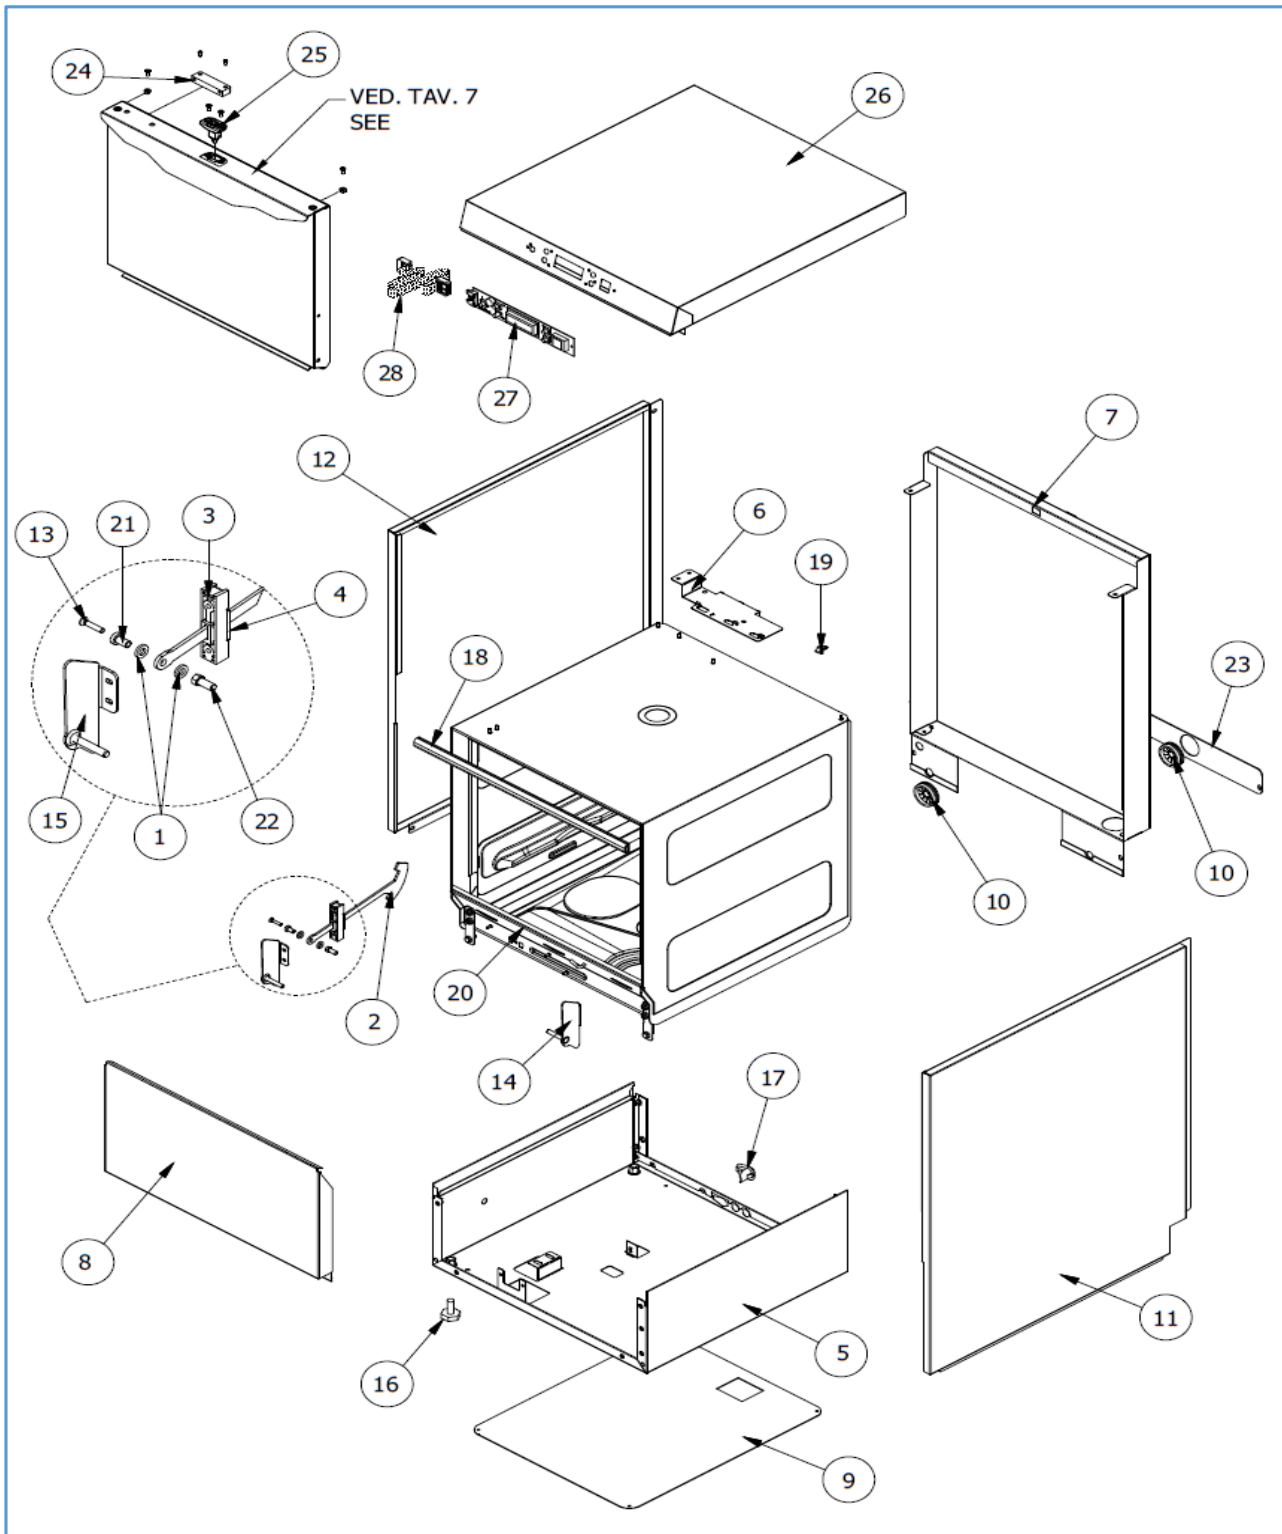

7280.0040

Onderdelen informatie

Erzatzteil information

Spare part information

Information de pièces

Onderdelenlijst 7280.0040

POS:	Art.No.:	Omschrijving:	Aantal:
1		WASHER FOR DOOR TENSIONER	
2		DOOR TENSIONER	
3		TENSIONER GUIDE	
4		S.S. BLOCK FOR DOOR TENSIONER	
5		BASE ASSY	
6		PRESSOSTAT AND TERMINAL BOARD SUPPORT	
7		REAR PANEL	
8		LOWER TRIM PANEL	
9		BOTTOM GUARD	
10		PLASTIC SNAP CABLE	
11		RIGHT PANEL	
12		LEFT PANEL	
13		STAINLESS STEEL SCREW M4x20 TCPS	
14		MOUNTAIN BRACKET ASSY FOR RIGHT HINGE	
15		MOUNTAIN BRACKET ASSY FOR LEFT HINGE	
16	9136.1798	ADJUSTABLE FOOT M10 (*)	
17	9136.0234	CABLE CLAMP	
18		DOOR GASKET L=mm. 565 (*)	
19		MALE PLASTIC LATCH	
20	9136.1078	EPDM GASKET DIM. mm.20x2x565 L (*)	
21		LINCHPIN	
22		TENSIONING PIN	
23		LOWER REAR PANEL	
24	9136.1526	MAGNETIC UNIT (*)	
25		DOOR JACK ASSY (*)	
26		UPPER COVER ASSY	
27		6-KEYS DISPLAY	
28		10-WIRES FLAT CABLE	

Onderdelenlijst 7280.0040

POS:	Art.No.:	Omschrijving:	Aantal:
1		DETERGENT DISPENSER-THERMOSTATS SUPPORT	
2		DRAIN HOSE L=2500 mm	
3		HEATING ELEMENT 240V 2400W (*)	
4		ELECTRICAL SUPPORT	
5	9136.2706	PROX MAGNETIC MICROSWITCH (*)	
6		POWER CORD SUPPLY 5G 1,5	
7	9998.5876	O-RING FOR BOILER FLANGE (*)	
8	9136.0193	SINGLE SOLENOID VALVE 90° 230V (*)	
9		MANUAL RESET SAFETY THERMOSTAT 95°C (*)	
10		AIR TRAP (*)	
11	9136.1043	AIR TRAP NUT	
12	9136.0814	ANTI-CONDENSATION PIPE FITTING	
13	9136.0816	O-RING 4081	
14	9136.0190	Ø 15,9-14,8 HOSE CLAMP	
15	9136.0192	Ø 21,6-20,6 WIRE CLAMP	
16		NTC PROBE AMP MODU II FOR BOILER/TANK(*)	
17	9136.0477	BOILER HEATING ELEMENT 230V 4500W (*)	
17A	9136.3132	BOILER HEATING ELEMENT 230V 6000W (ALT. *)	
18	9136.0652	EPDM HOSE , BLACK D. mm. 5x10	
19		12 RELAYS ELECTRONIC CARDBOARD (*)	
20		TERMINAL BOARD FV 122 - 40A - 450V	
21	9136.3118	PRESSOSTAT LEVEL 28/12 (*)	
22	9136.0815	BRASS PIPE	
23	9136.0787	INTERFERENCE SUPPRESSOR 0,47 µF	
24	9136.1389	CONTACTOR 230V 50-60Hz (*)	