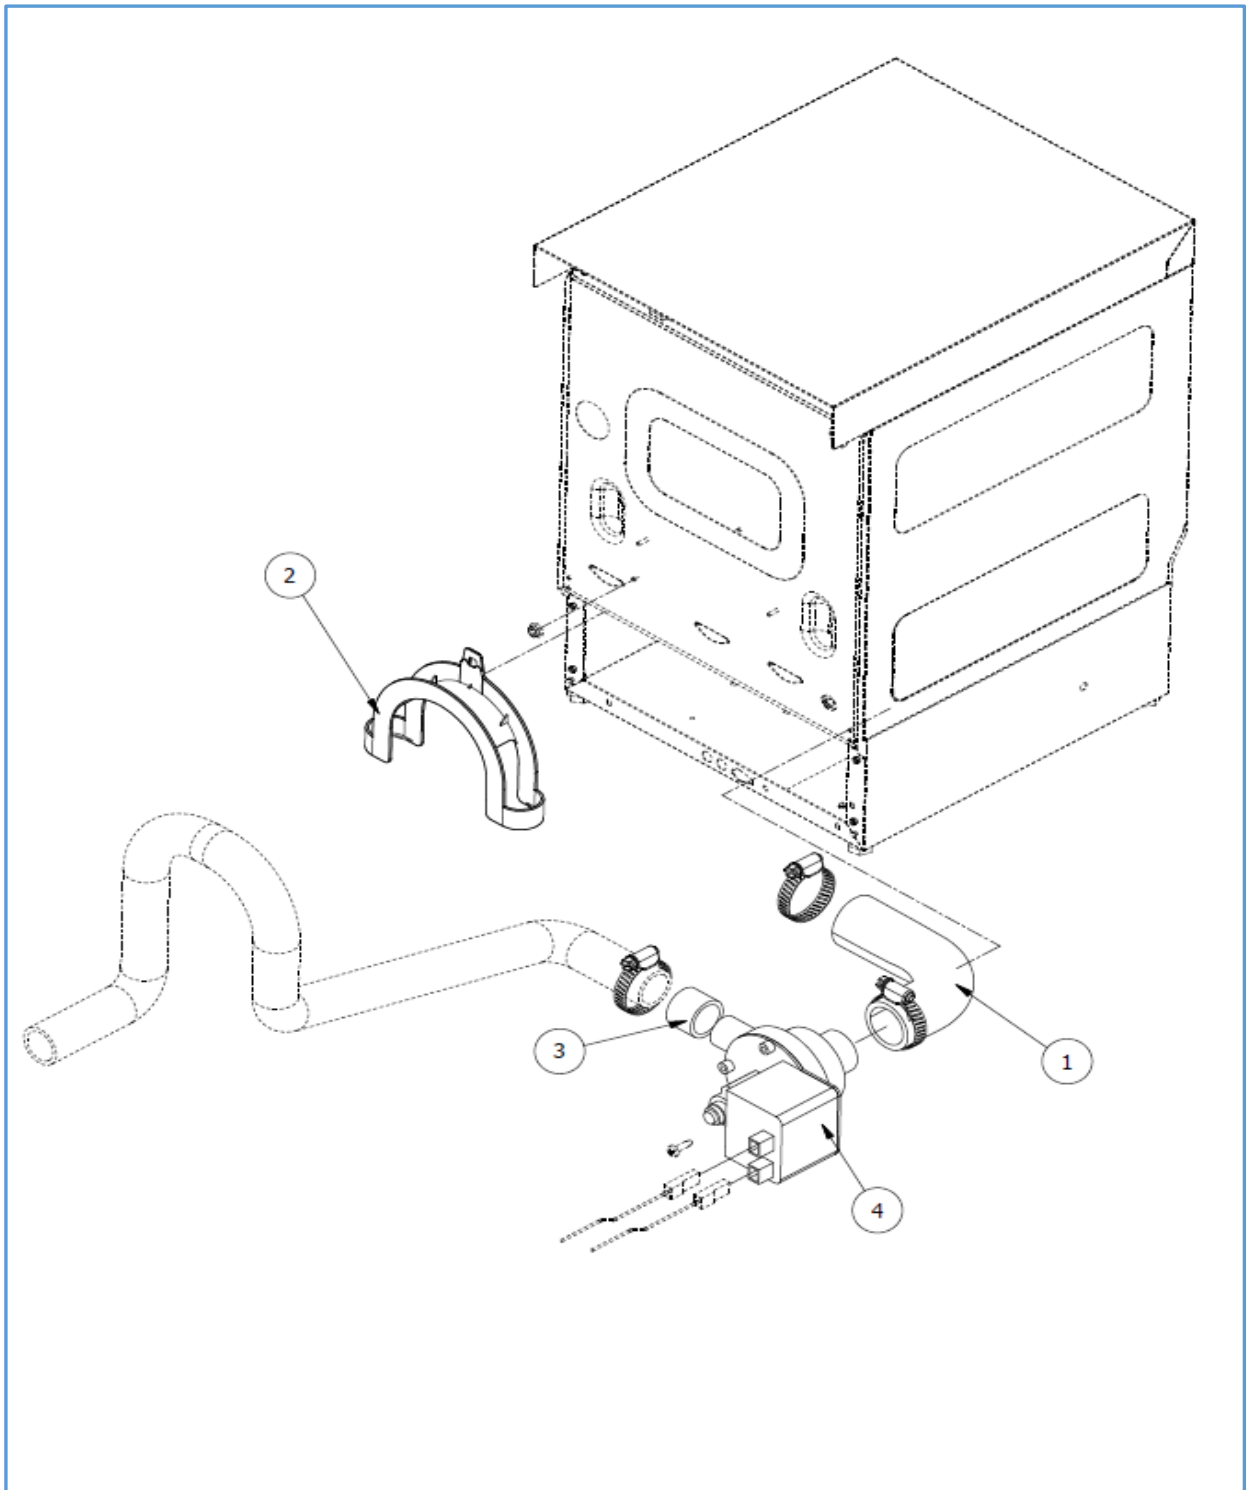

Onderdelenlijst 7280.0040

POS:	Art.No.:	Omschrijving:	Aantal:
1	9136.1336	RUBBER COUPLING	
2	9136.3116	DRAIN HOSE SUPPORT	
3		EPDM HOSE	
4	9136.2149	DRAIN PUMP 230V 50Hz(*)	
4A		DRAIN PUMP 220V 60Hz(*)