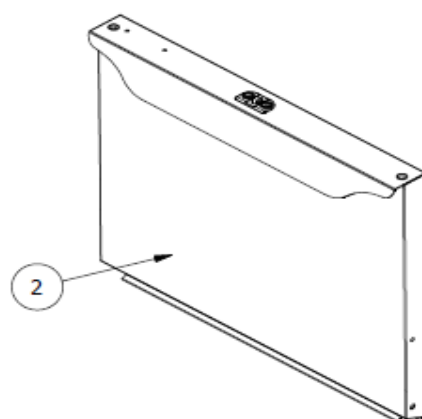

Onderdelenlijst 7280.0040

POS:	Art.No.:	Omschrijving:	Aantal:
1		DOOR ASSY TYPE 1	
2		DOOR ASSY TYPE 2	
3		DOOR ASSY TYPE 3	
4		DOOR ASSY TYPE 4	
5		DOOR ASSY TYPE 5