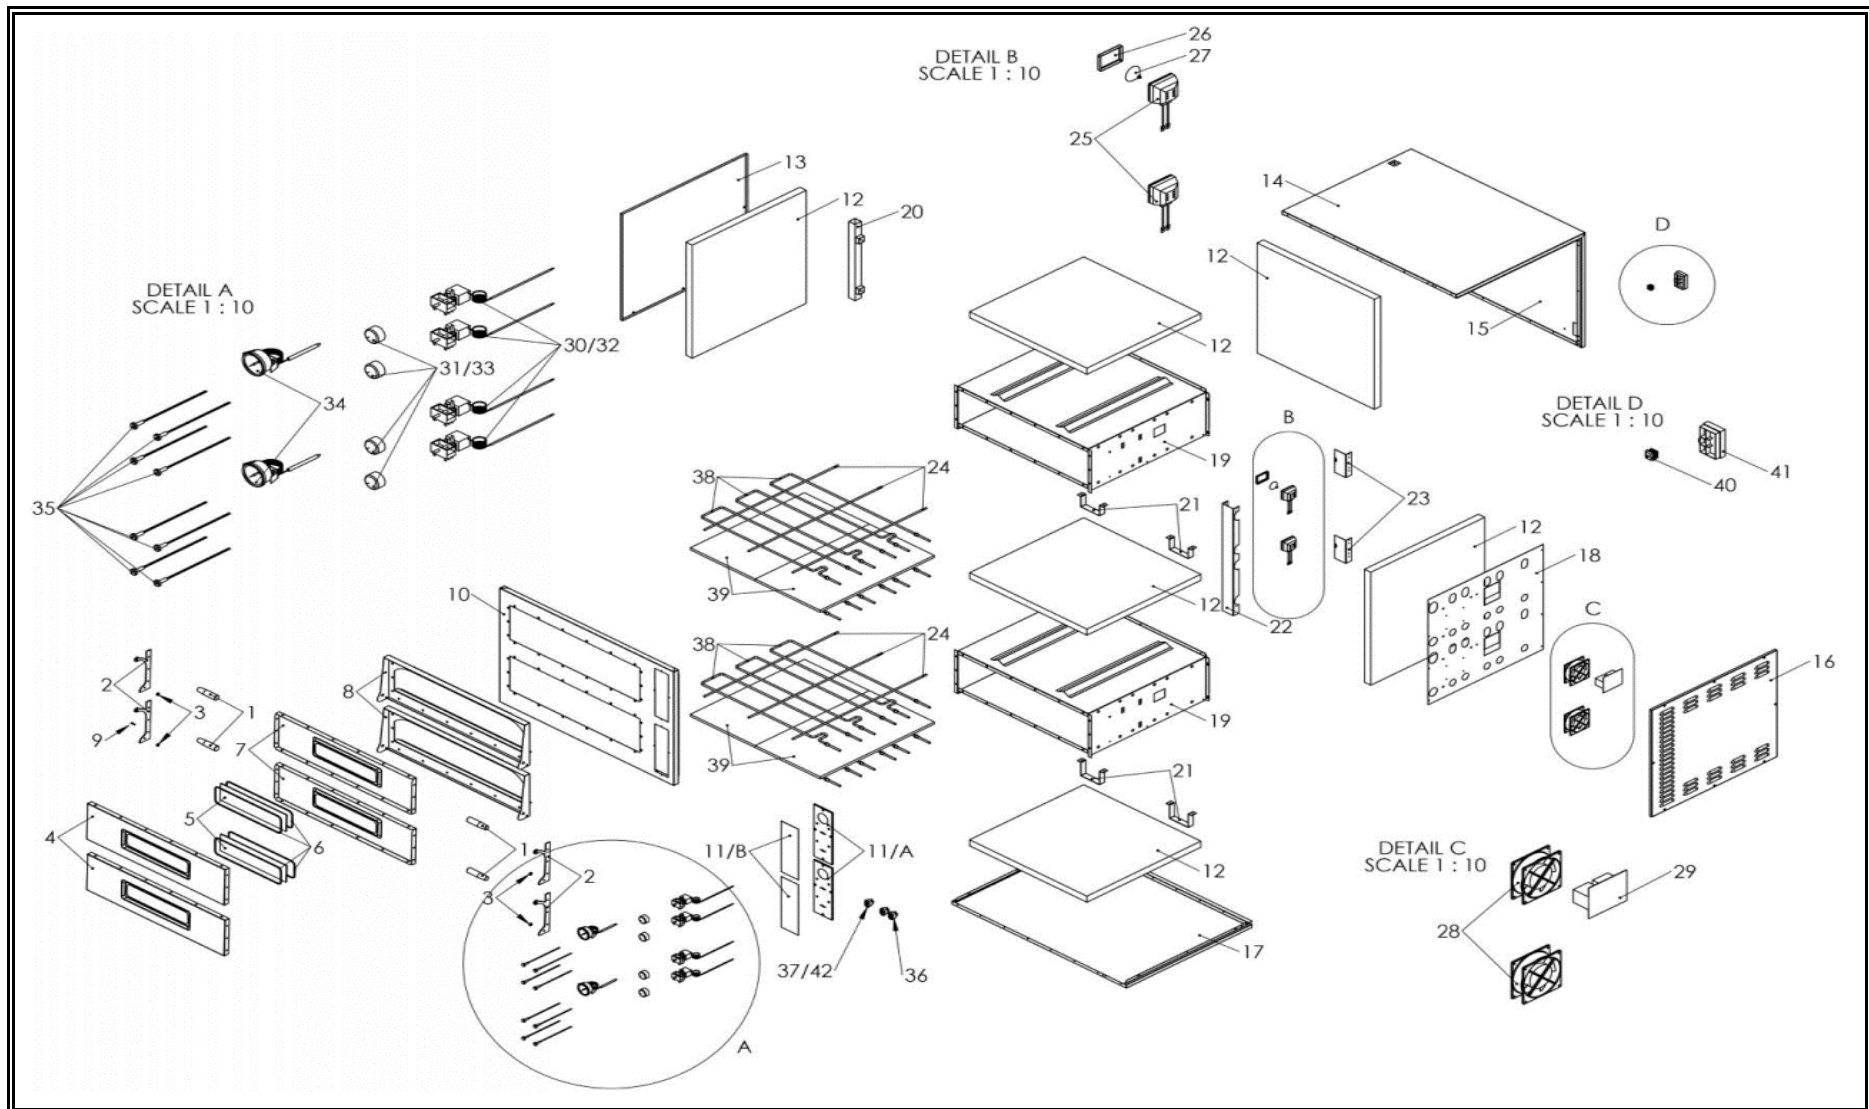

7482.0020

Onderdelen informatie
Erzatzteil information
Spare part information
Information de pièces

POS:	Art.No.:	Omschrijving:	Aantal:
1/A		Door Handle	
1/B		Small lateral door handles	
2/A	9094.0380	Door supporting plate (right)	
2/B		Door supporting plate (left)	
3		Washer	
4		Door	
5	9094.0370	Door Glass	
6	9094.0375	Door glass gasket	
7		Counterdoor	
8		Door Frame	
9	9338.1266	Plate fixing screws	
10		Frontage	
11/A		Control panel frame	
11/B		Control panel label	
12		Insulating material	
13		Left covering panel	
14		Top covering panel	
15		Back covering panel	
16		Right covering panel	
17		Bottom covering pannel	
18		Jacket	
19		Cooking chamber	
20		Chimney	
24		Heating elements supporting frame	
25	9095.1505	Lamp holder	
26	9998.0444	Lamp glass	
27	9392.7350	Lamp	
29		Circuit brakers board	
30	9094.0415	Thermostat	
31		Thermostat knob	
34	9094.0665	Thermometer	
35		Heating element's warning light	
36	9162.9805	Heating element's switch	
37	9993.4039	Chamber light switch	
38	9094.0335	Heating element	
39	9094.0210	Refractory stone	
41		Terminal box	