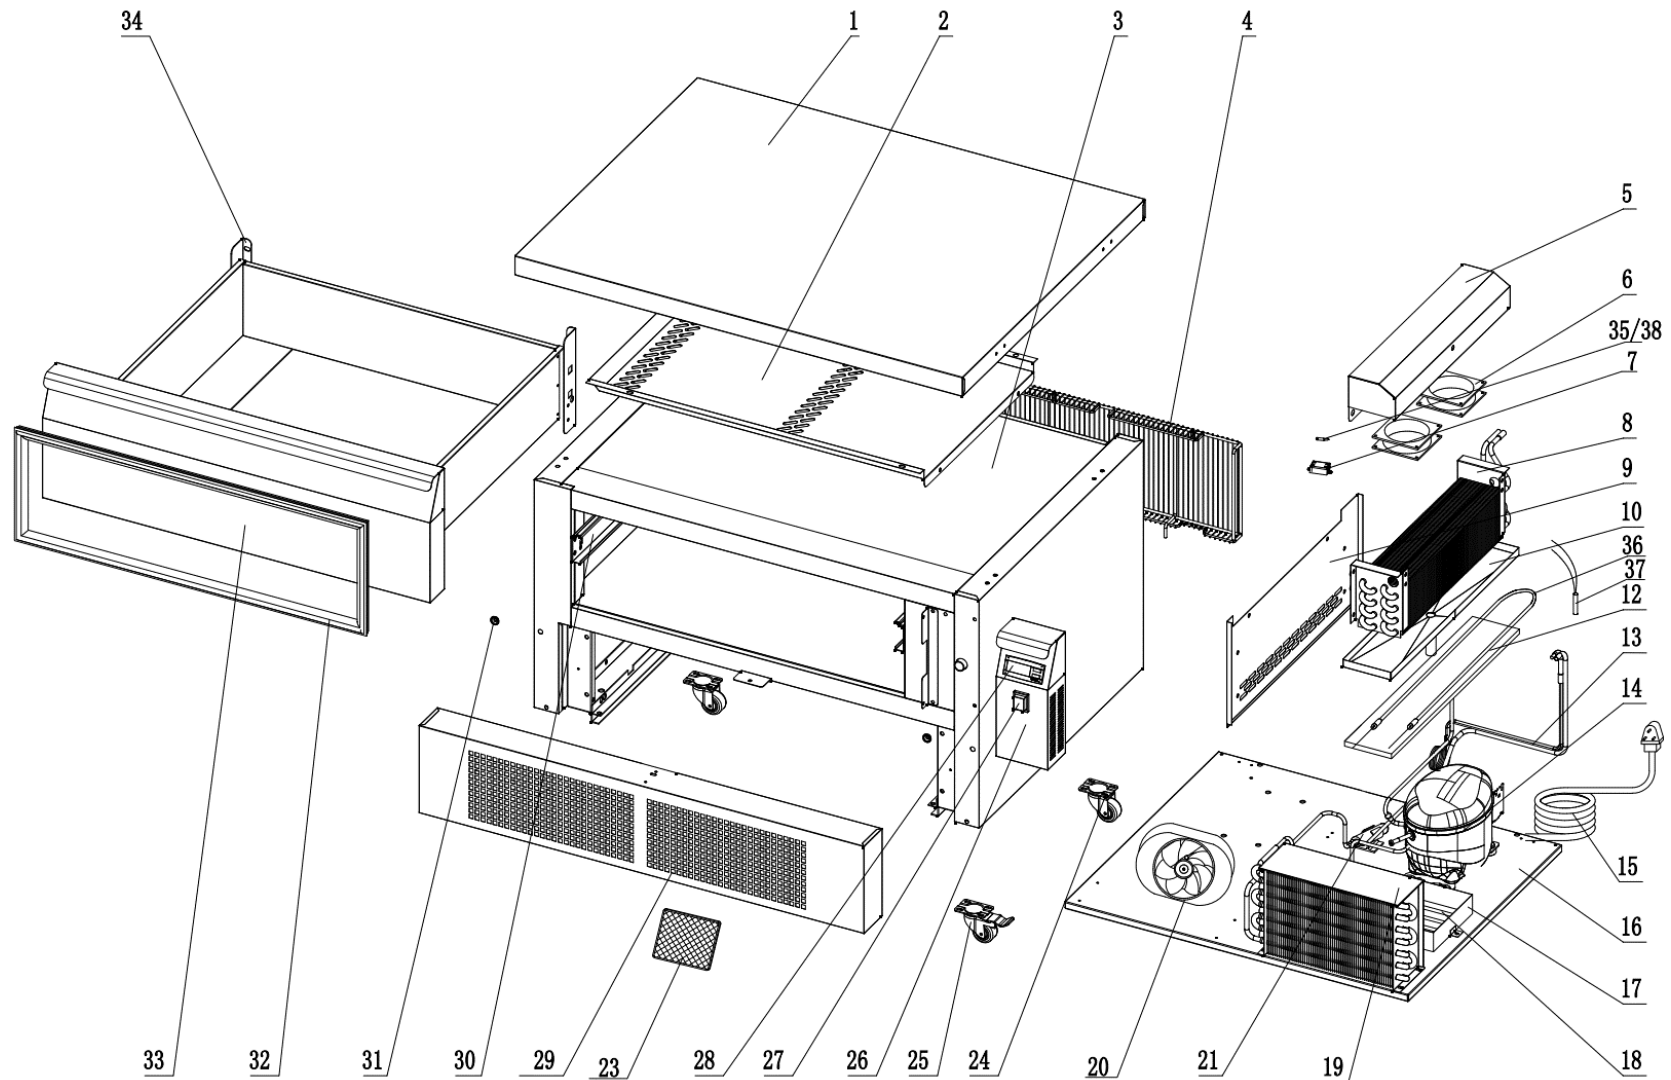

Spare part information

7450.0230

CombiSteel

7450.0230

Spare part list 7450.0230

POS:	Art.No.:	Omschrijving:	Aantal:
1	**	Top	1PC
2	**	Air Flow Conduct Board	1PC
3	**	Body	1PC
4	**	Unite Room Grills	1PC
5	**	The Fan Support	1PC
6	CS9999.0136	Circle Fan	2PCS
7	**	Sensor Fixed BOX	1PC
8	**	Evaporator	1PC
9	**	Evaporator Cover	1PC
10	**	Water Pan	1PC
12	**	Heat Preservation Foam	1PC
13	**	Connecting Pipe Group	1PC
14	CS9338.1665	Compressor(R290)	1PC
15	**	Plug	1PC
16	**	Unit Board	1PC
17	**	Water Pan	1PC
18	**	Discharge Pipe	1PC
19	**	Condenser	1PC
20	CS9338.4848	Condenser Fan	1PC
21	CS9181.0004	Filter Drier	1PC
23	**	Filter	1PC
24	**	Standard Castor	2PCS
25	**	Braked Castor	2PCS
26	**	Front Panel	1PC
27	CS9108.0244	Main Switch	1PC
28	CS9390.1905	Thermostat	1PC
29	**	Down Front Panel	1PC
30	**	Guide Left	1PC
30	**	Guide Right	1PC
31	**	Support Tray Nut	2PCS
32	**	Door Seal	1PC
33	**	Drawer	1PC
34	**	Back Support	2PCS
35	CS9181.2050	Sensor	1PC
36	**	Defrost Heating Element	1PC
37	**	Protector for Heating Element	1PC
38	CS9181.2050	Sensor	1PC
.		## = Parts cannot be ordered separately.	
.		** = No article number known, must be requested specifically.	