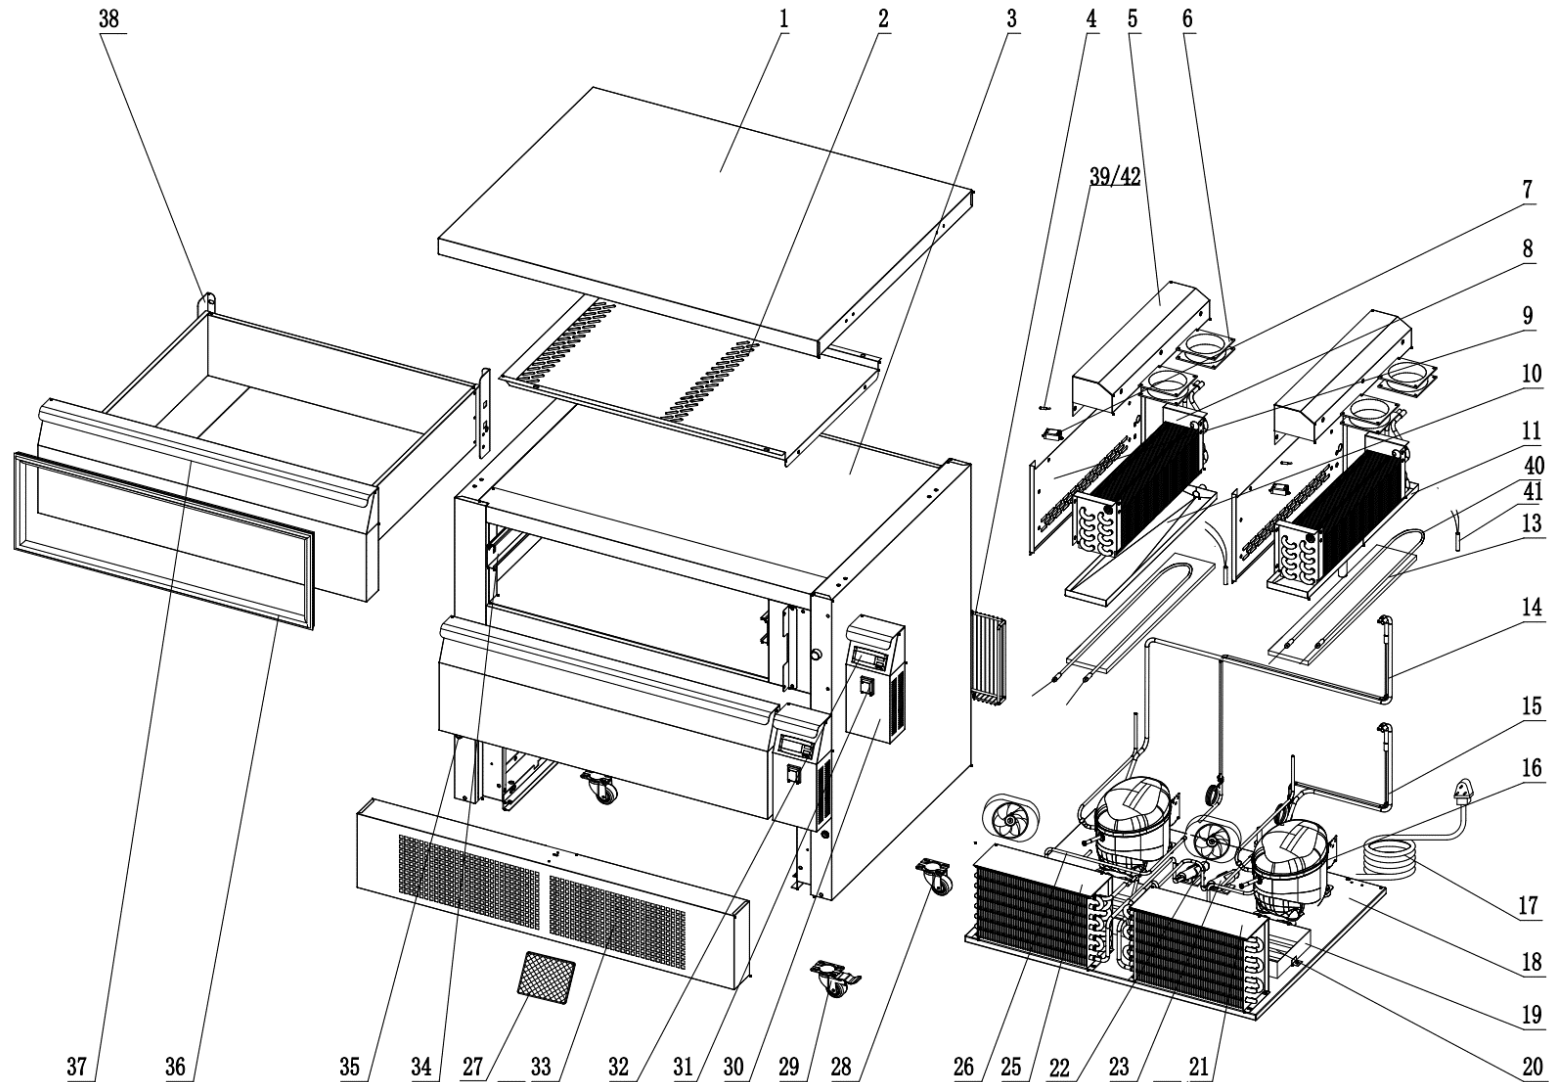

Spare part information

7450.0245

CombiSteel

7450.0245

Spare part list 7450.0245

POS:	Art.No.:	Omschrijving:	Aantal:
1	**	Top	1PC
2	**	Air Flow Conduct Board	2PCS
3	**	Body	1PC
4	**	Unite Room Grills	1PC
5	**	The Fan Support	2PCS
6	CS9999.0136	Circle Fan	4PCS
7	CS9993.2448	Sensor Fixed box	2PC
8	**	Evaporator	2PCS
9	**	Evaporator Cover	2PCS
10	**	Water Pan	1PC
11	**	Water Pan	1PC
13	**	Heat Preservation Foam	2PCS
14	**	Connecting Pipe Group	1PC
15	**	Connecting Pipe Group	1PC
16	CS9338.1658	Compressor(R290)	2PCS
17	**	Plug	1PC
18	**	Unit Board	1PC
19	**	Water Pan	2PCS
20	**	Discharge Pipe	1PC
21	**	Condenser	1PC
22	CS9338.4848	Condenser Fan	2PCS
23	CS9181.0004	Filter Drier	2PCS
25	**	Condenser	1PC
26	**	Discharge Pipe	1PC
27	**	Filter	2PCS
28	**	Standard Castor	2PCS
29	**	Braked Castor	2PCS
30	**	Front Panel	2PCS
31	CS9108.0244	Main Switch	2PCS
32	CS9390.1905	Thermostat	1PC
33	**	Down Front Panel	1PC
34	**	Guide Left	2PCS
34	**	Guide Right	2PCS
35	**	Support Tray Nut	2PCS
36	**	Door Seal	2PC
37	**	Drawer	2PCS
38	**	Back Support	4PCS
39	CS9181.2050	Sensor	2PC
40	**	Defrost Heating Element	2PCS
41	**	Protector for Heating Element	2PCS

Spare part list 7450.0245

POS:	Art.No.:	Omschrijving:	Aantal:
42	CS9181.2050	Sensor	1PC
.		## = Parts cannot be ordered separately.	
.		** = No article number known, must be requested specifically.	

7450.0245