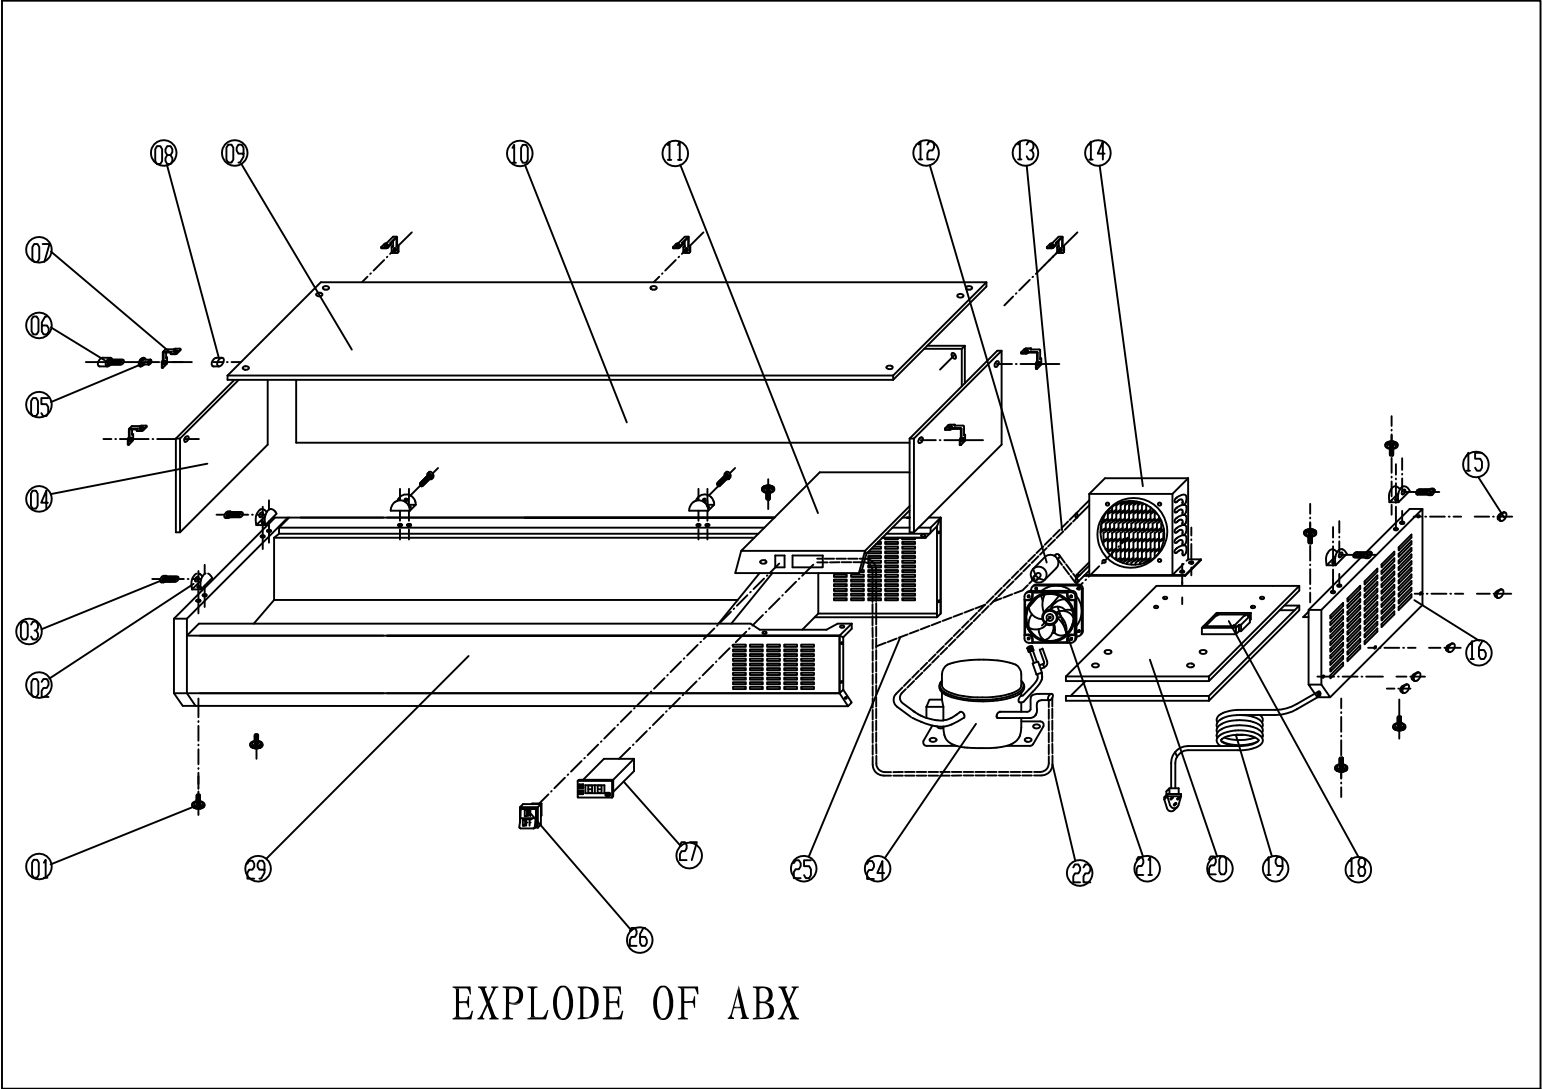

7450.0021

Onderdelen informatie

Erzatsteil information

Spare part information

Information de pièces

Spare Parts list of 7450.0021

ABX1800/386

NO.	CODE	NAME	MODEL	QUANTITY	MATERIAL	REMARK
1	9338.1195	FEET		4PCS	PLASTIC	
2	9338.1618	GLASS CLIP		6PCS	ALLOYED METAL	
3	9338.1618	GLASS CLIP FIXED BOLT		6PCS	STAINLESS	
4		SIDE GLASS		2PCS	SAFTY GLASS	
5	9338.1618	BUSHING		14PCS		
6	9338.1618	GLASS FIXED BOLT	M6	14PCS	STAINLESS	
7	9338.1618	GLASS LINKED CLIP		7PCS	STAINLESS	
8	9338.1618	GLASS CLIP FIXED NUT		14PCS	STAINLESS	
9		TOP GLASS		1PC	SAFTY GLASS	
10		BACK GLASS		1PC	SAFTY GLASS	
11		UNIT ROOM COVER		1PC	STAINLESS	
12		FILTER DRIER	20g	1PC	XH-9	
13		DISCHARGE TUBE	Φ6	1PC	COPPER	
14		CONDENSER	1/5HP	1PC	COPPER/AL	
15		PLASTIC CAP	Φ13	9PCS	PLASTIC	
16		SIDE COVER		1PC	STAINLESS	
18		JUNCTION BOX		1PC		
19		PLUG	LT312/1.0MM 2x3G	1PC		
20		UNIT BOARD		1PC	ZINCFY STEEL	
21	9999.0136	CONDENSER FAN	SA1238A2	1PC		
22		SUCTION TUBE		1PC	COPPER	
24	9338.0635	COMPRESSOR		1PC		
25		CAPILLARY	Φ2.3x0.8x2000	1PC	COPPER	
26	9108.0244	MAIN SWITCH	DRH-2415-3	1PC		
27	9114.0035	THERMOSTAT	XR02CX	1PC		
29		BODY		1PC		