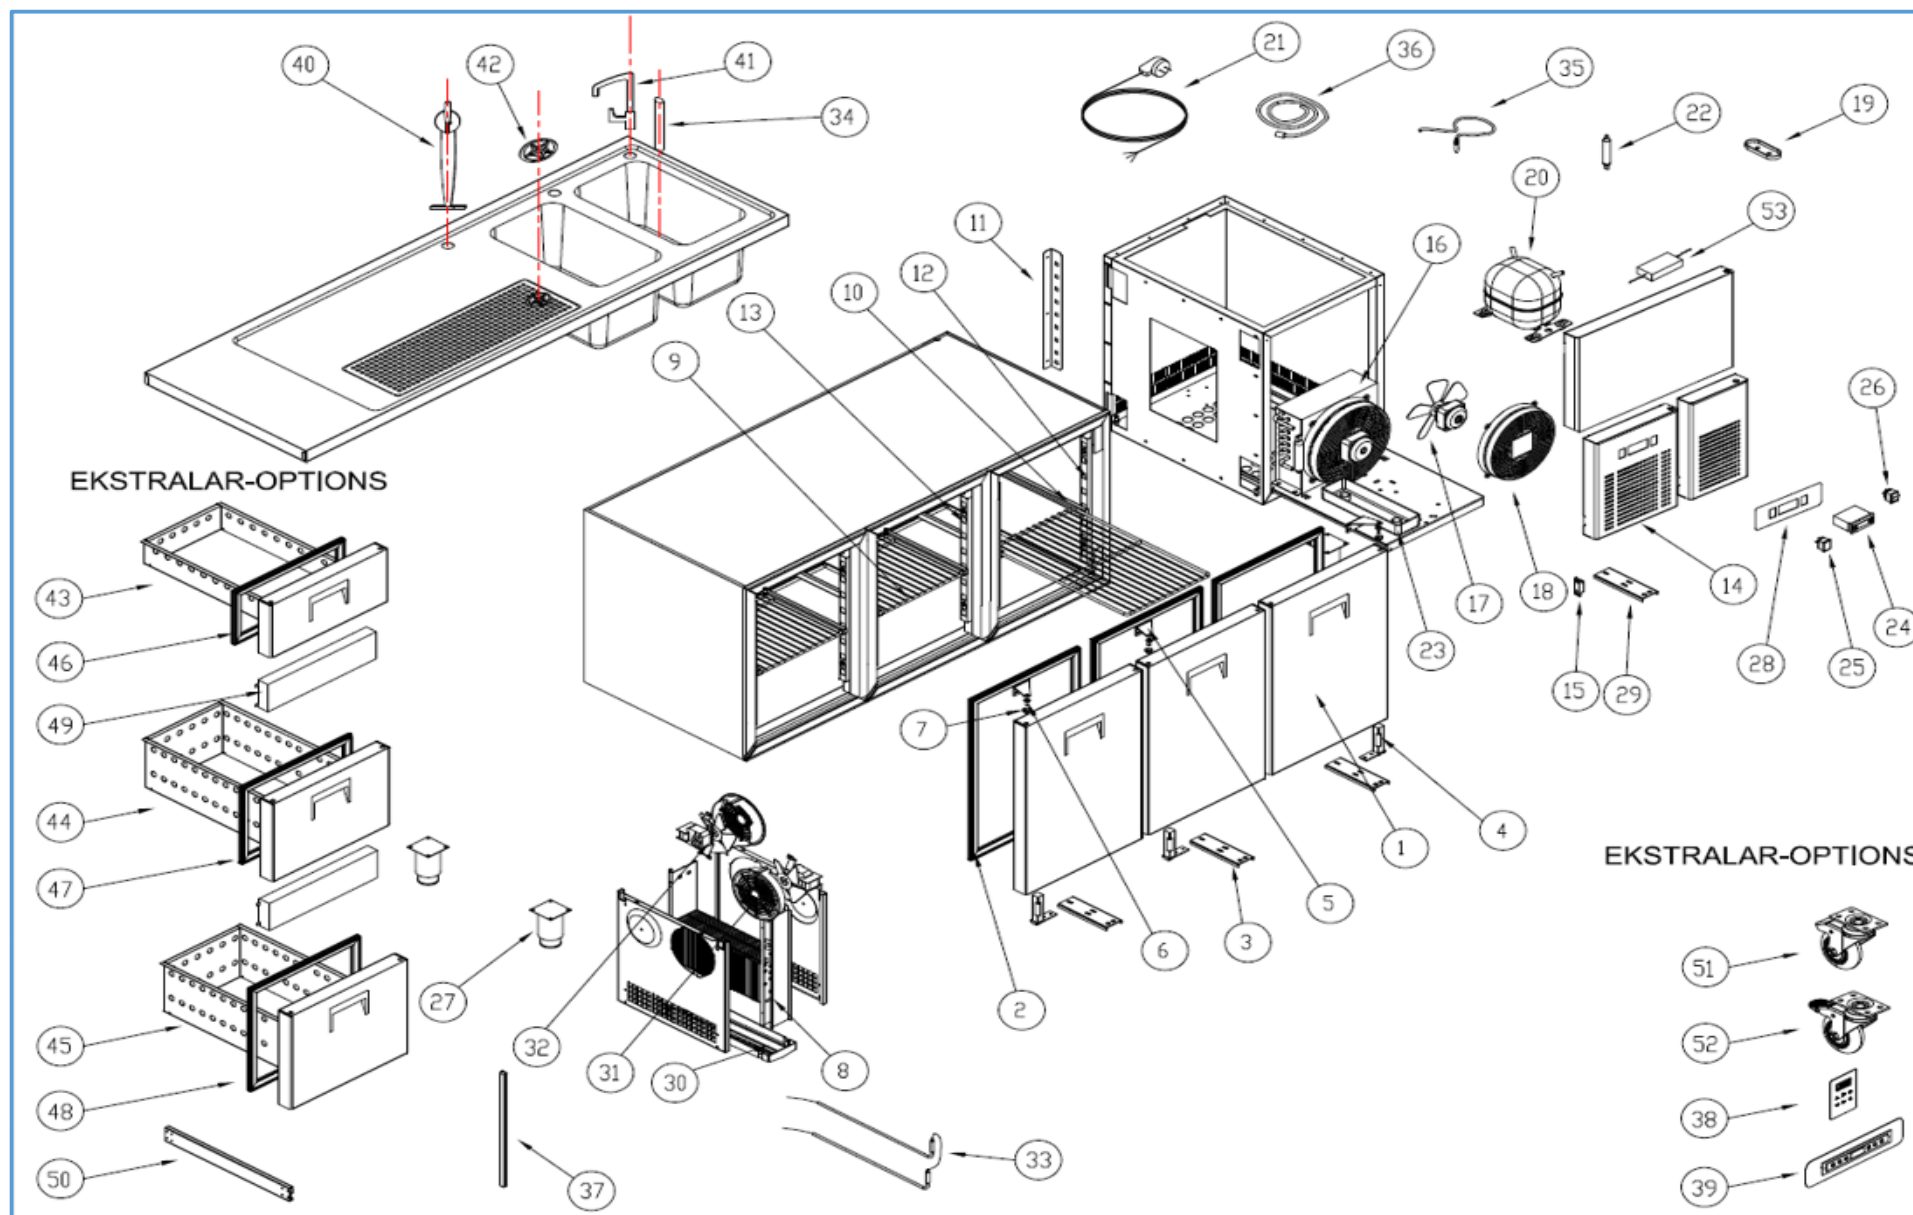

## Onderdelenlijst 7489.5340

POS:	Art.No.:	Omschrijving:	Aantal:
1		DOOR	3
2	9113.1985	DOOR GASKET	3
3	9113.1810	LOVER HINGE BRACET	3
4	9113.1260	UPRIGHT HINGE AND PARTS	3
5	9113.2005	UPPER HINGE	3
6	9113.1815	UPPER HINGE PIM	3
7	9113.1820	HINGE PLASTIC	3
8	9113.0290	EVAPOROTOR	1
9		SHELF-KGN 540x405	6
10		SHELF GUIDE - 530m	12
11		SHELF RACKET - BACK	4
12		SHELF RACKET - FRONT	4
13		SHELF RACKET - MIDDLE	4
14		CANOPY	1
15		MAGNET HINGES	2
16	9113.1770	1/2 Hp CONDANSER	1
17	9113.1525	10W-FAN MOTOR	1
18	9113.0230	CONDANSER FAN PLASTIC	1
19		PROP COVER	1
20	9113.0480	COMPRESSOR--EMT 6170 Z (1/4)	1
21		PLUG CABLE	1
22		DRAYER	1
23	9113.1080	WATER BOX	1
24	9338.3550	DIGITAL THERMOSTAT TWO PROPE(DIXELL)	1
25	9113.0675	POWER SWITCH	1
26	9113.0680	ON - OFF SWITCH	1
27		STAINLESS STEEL LEG	5
28		DIGITAL LABEL	1
29		CANOPY HINGE	1
30	9113.1075	EVAPOROTOR CUP	1
31	9113.0225	PLASTIC FAN PROTECTION	2
32	9113.0310	EVAP FAN MOTOR	2
33	9113.1045	200W RESISTANCE	1
34		OVERFLOW DISCHARGER	1
35	9113.0150	PROP	1
36	9390.2290	PROP	1
37		LED LAMP	3
38		WATER PROOF DIJITAL	1
39		TOUCH CONTROL DIGITAL	1
40		BEER TOWER SET	1
41		SINK FAUCET	1
42		GLASS WASHER	1
43		1/3 DRAWERS	
44		1/2 DRAWERS	
45		2/3 DRAWERS	
46	9113.0030	1/3 DRAWER GASKET	
47	9113.0040	1/2 DRAWER GASKET	

## Onderdelenlijst 7489.5340

POS:	Art.No.:	Omschrijving:	Aantal:
48	9113.0050	2/3 DRAWER GASKET	
49	9113.2010	DRAWERS MIDDLE BRIDGE	
50	9113.0010	DRAWER RAIL	
51	9113.0615	WHEELS	3
52	9113.0620	WHEELS BRAKE	2
53	9113.0880	TRANSFORMER LED	1
.	9113.1670	COUNTER REF EVAP GROUP 3 DOORS	1
.	9113.1685	COUNTER REF EVAPARATOR DOUBLE	1