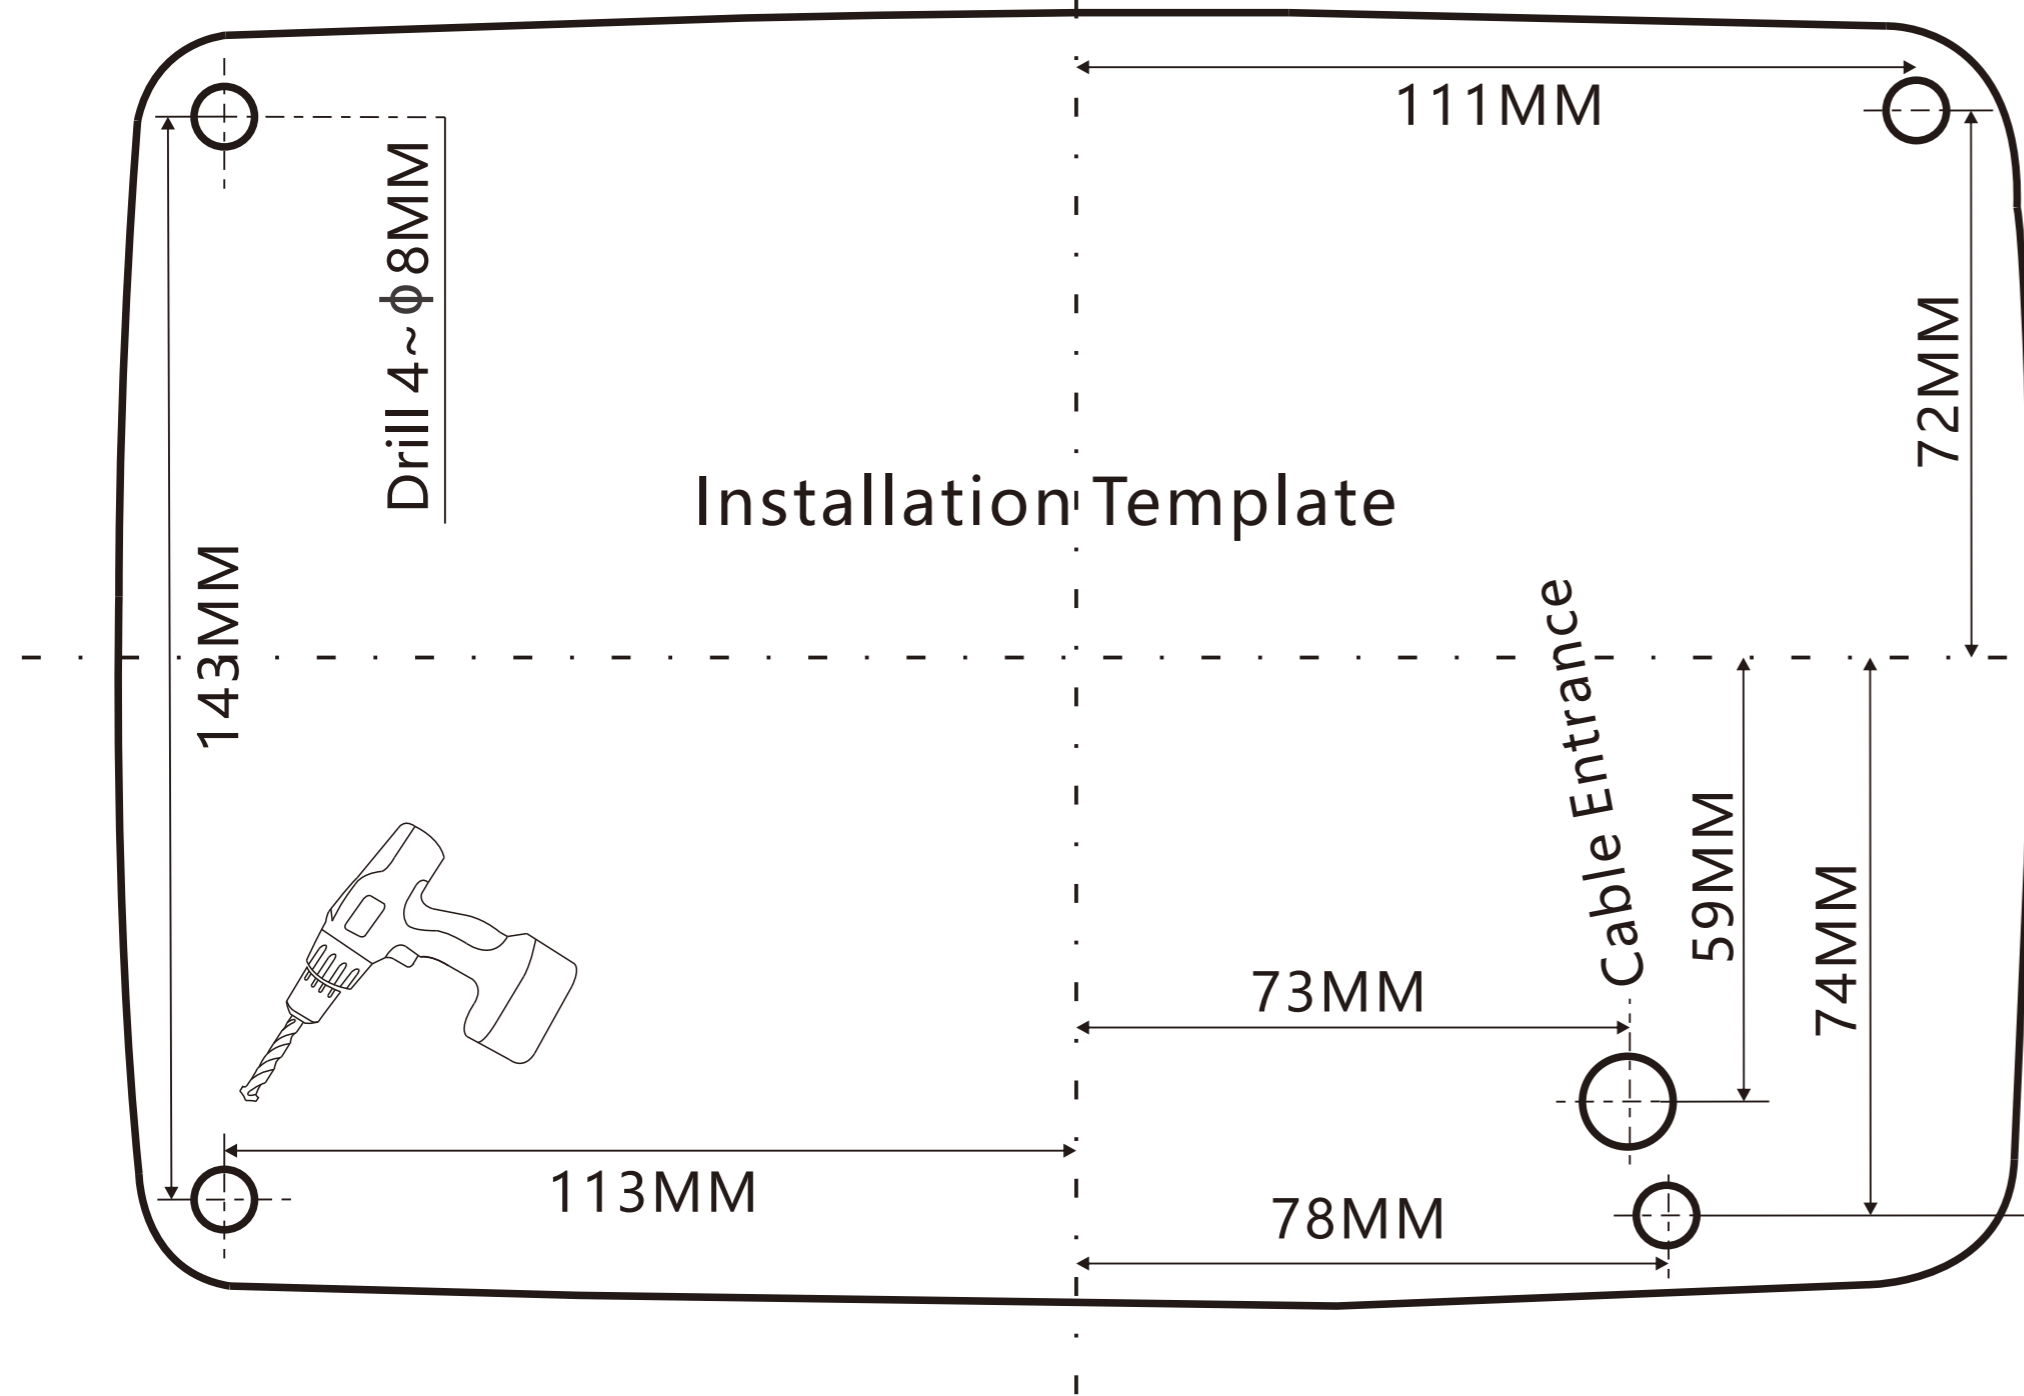

RECOMMENDED MOUNTING HEIGHTS

 (Men)	1000MM (40")
 (Women)	960MM (38")
 (4-7Years)	812MM (32")
 (8-10Years)	860MM (34")
 (11-13Years)	910MM (36")
 (14-16Years)	960MM (38")
 (Disable)	860MM (34")

Finished Floor

RECOMMENDED MOUNTING HEIGHTS

	(Men)	1000MM (40")
	(Women)	960MM (38")
	(4-7Years)	812MM (32")
	(8-10Years)	860MM (34")
	(11-13Years)	910MM (36")
	(14-16Years)	960MM (38")
	(Disable)	860MM (34")