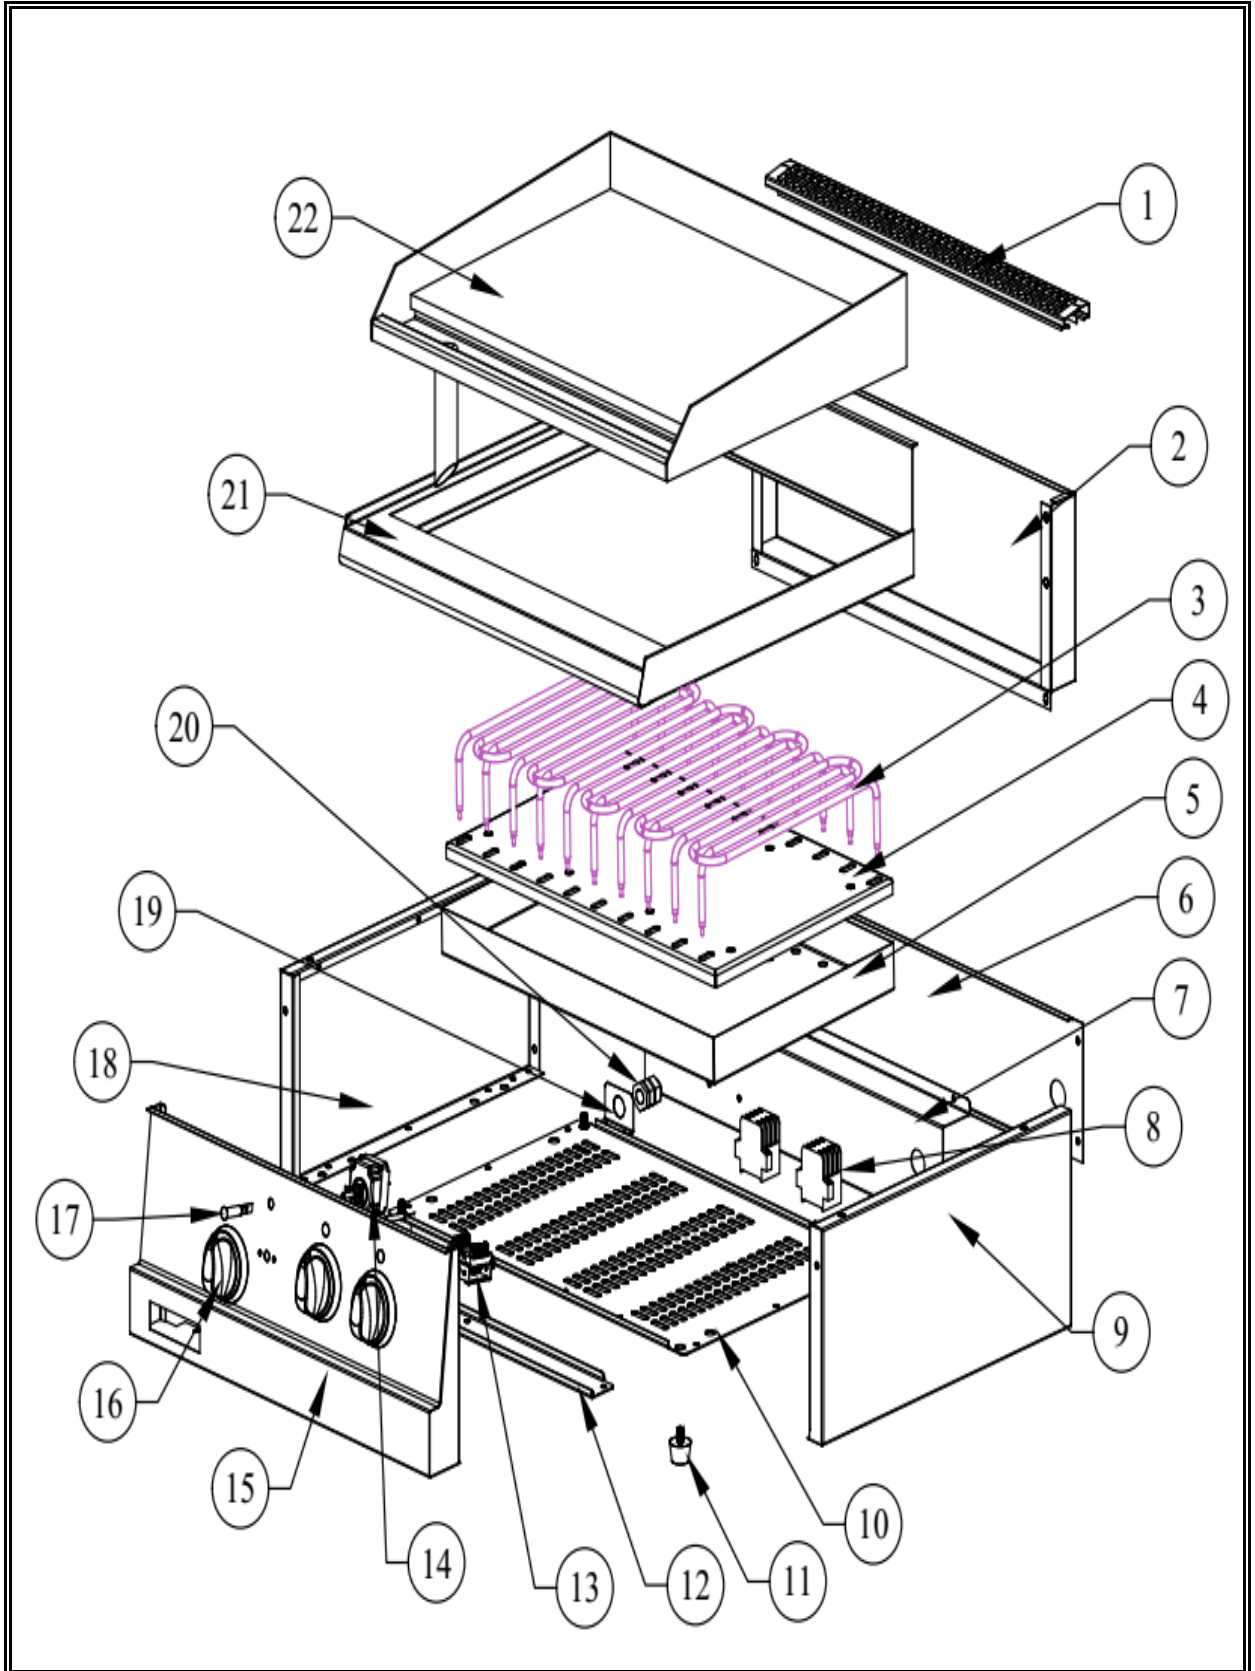

7178.0065

Onderdelen informatie
Erzatzteil information
Spare part information
Information de pièces

POS:	Art.No.:	Omschrijving:	Aantal:
1		Chimney	1
2		Upper Back Panel	1
3	9289.0115	Heaters	6
4		Bottom Panel Isolation	1
5		Top Panel Isolation	1
6		Back Pannel	1
7		Fixing Part	1
8	9289.0125	Contactator	1
9		Side Panel Right	1
10		Bottom Table	1
11	9289.0030	Adjustable Legs	4
12		Front Support	1
13	9289.0130	Main Switch	1
14	9289.0120	Thermostat	1
15		Front Panel	1
16	9289.0650	Knob	2
17	9289.0050	Light Indicator	2
18		Side Panel Left	1
19		Cable Fixing Part	1
20	9289.0055	Cable Gland	1
21		Worktop	1
22		Plate	1