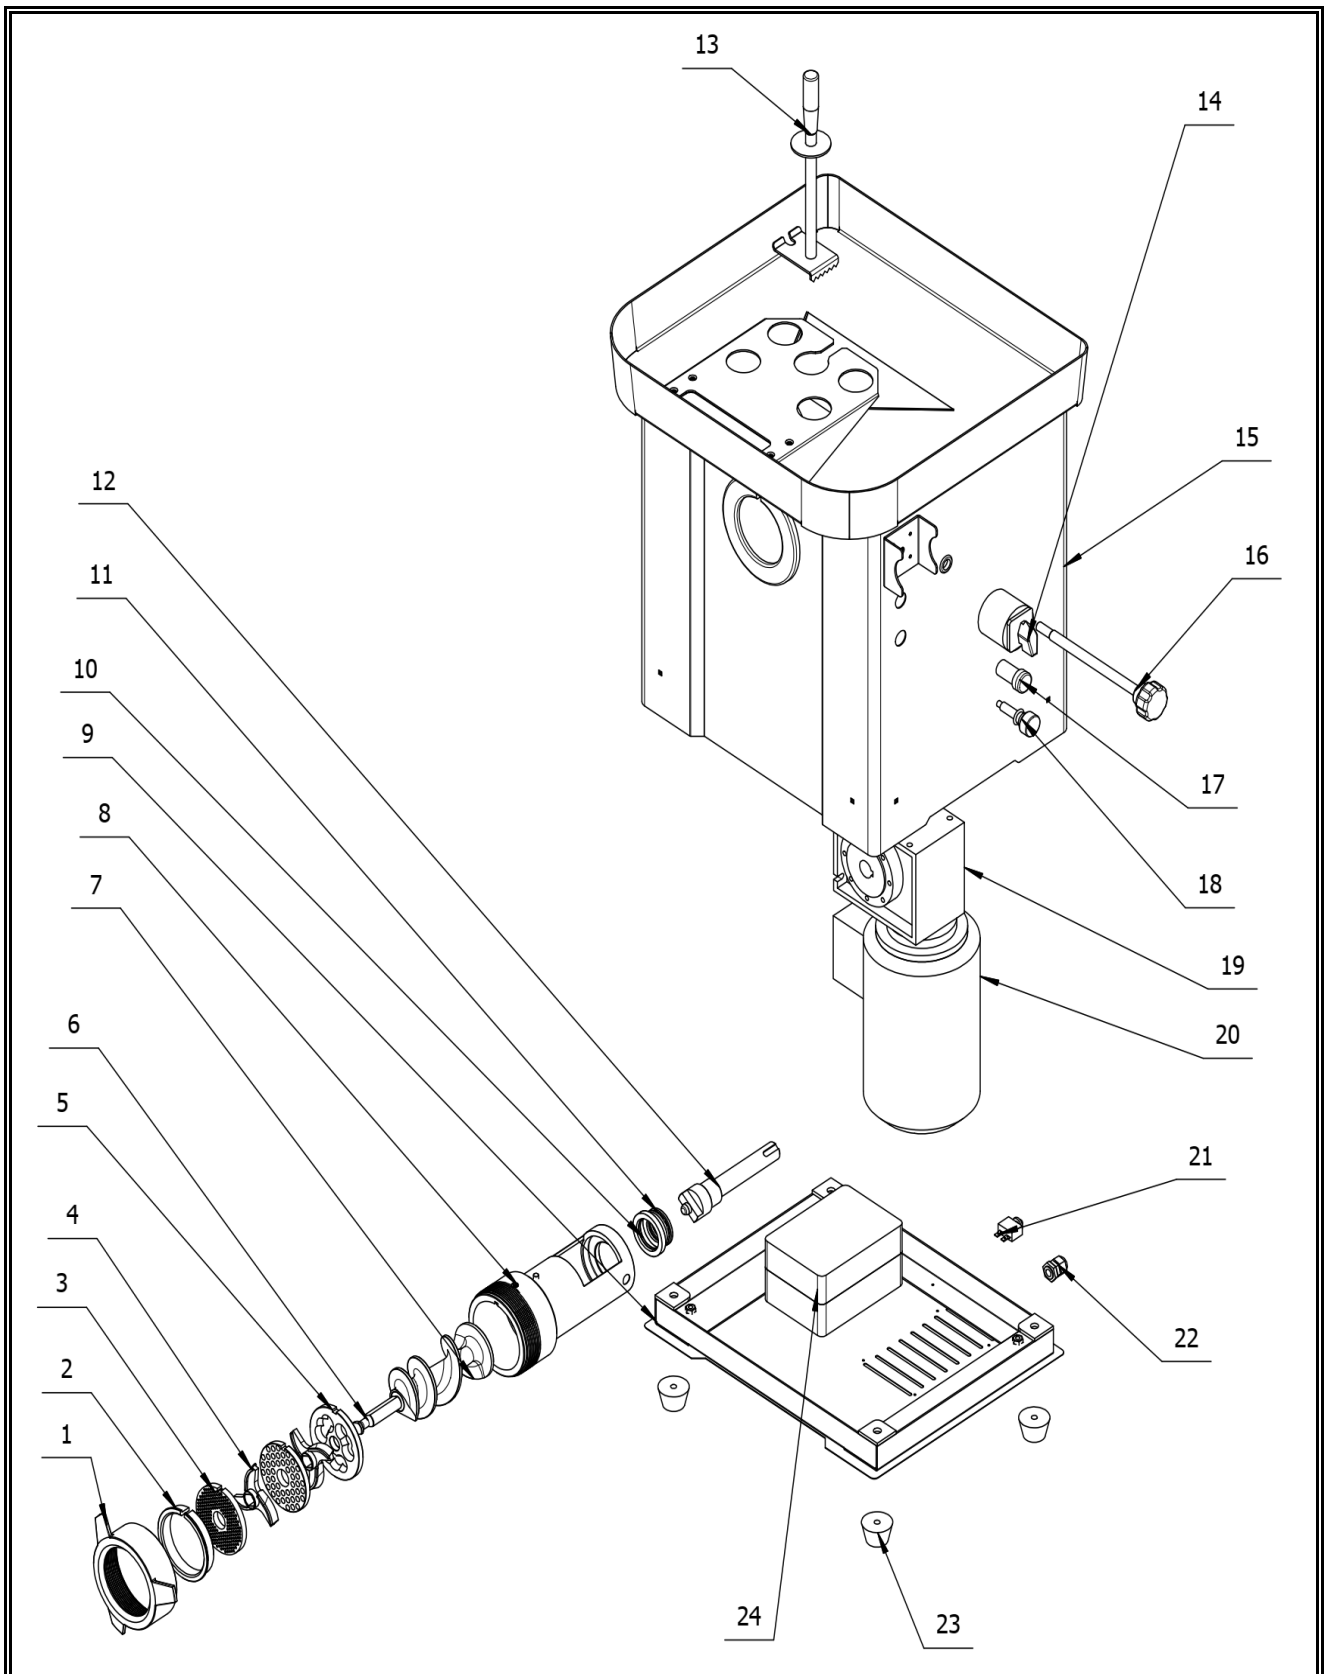

# Spare part information

**7541.0020**

## Spare part list 7541.0020

POS:	Art.No.:	Omschrijving:	Aantal:
01	**	Blockage Wheel	
02	**	Gasket	
03	**	Drilled Plate	
04	CS9600.0232	Cutting Knife	
05	**	Drilled Plate "O"	
06	**	The Axle For Cutting Knife	
07	CS9600.0234	Archimedean Screw	
08	**	Grinding Mouth	
09	**	Underframe	
10	**	Oil Seal	
11	**	Bearing	
12	**	Motor Output Shaft	
13	CS9600.0236	Meat Filler	
14	CS9600.0238	On/Off Switch	
15	**	Body	
16	CS9600.0240	The Block Knob For Block Knob	
17	CS9600.0246	Power Switch	
18	CS9600.0244	Emergency Stop Switch	
19	**	Reducer	
20	**	Motor	
21	CS9600.0242	Overload Protection Switch	
22	**	Outlet	
23	CS9600.0230	Rubber Foot	
24	**	Electrical Box	
25	**	Carriage	
.		** = No article number known, must be requested specifically.	