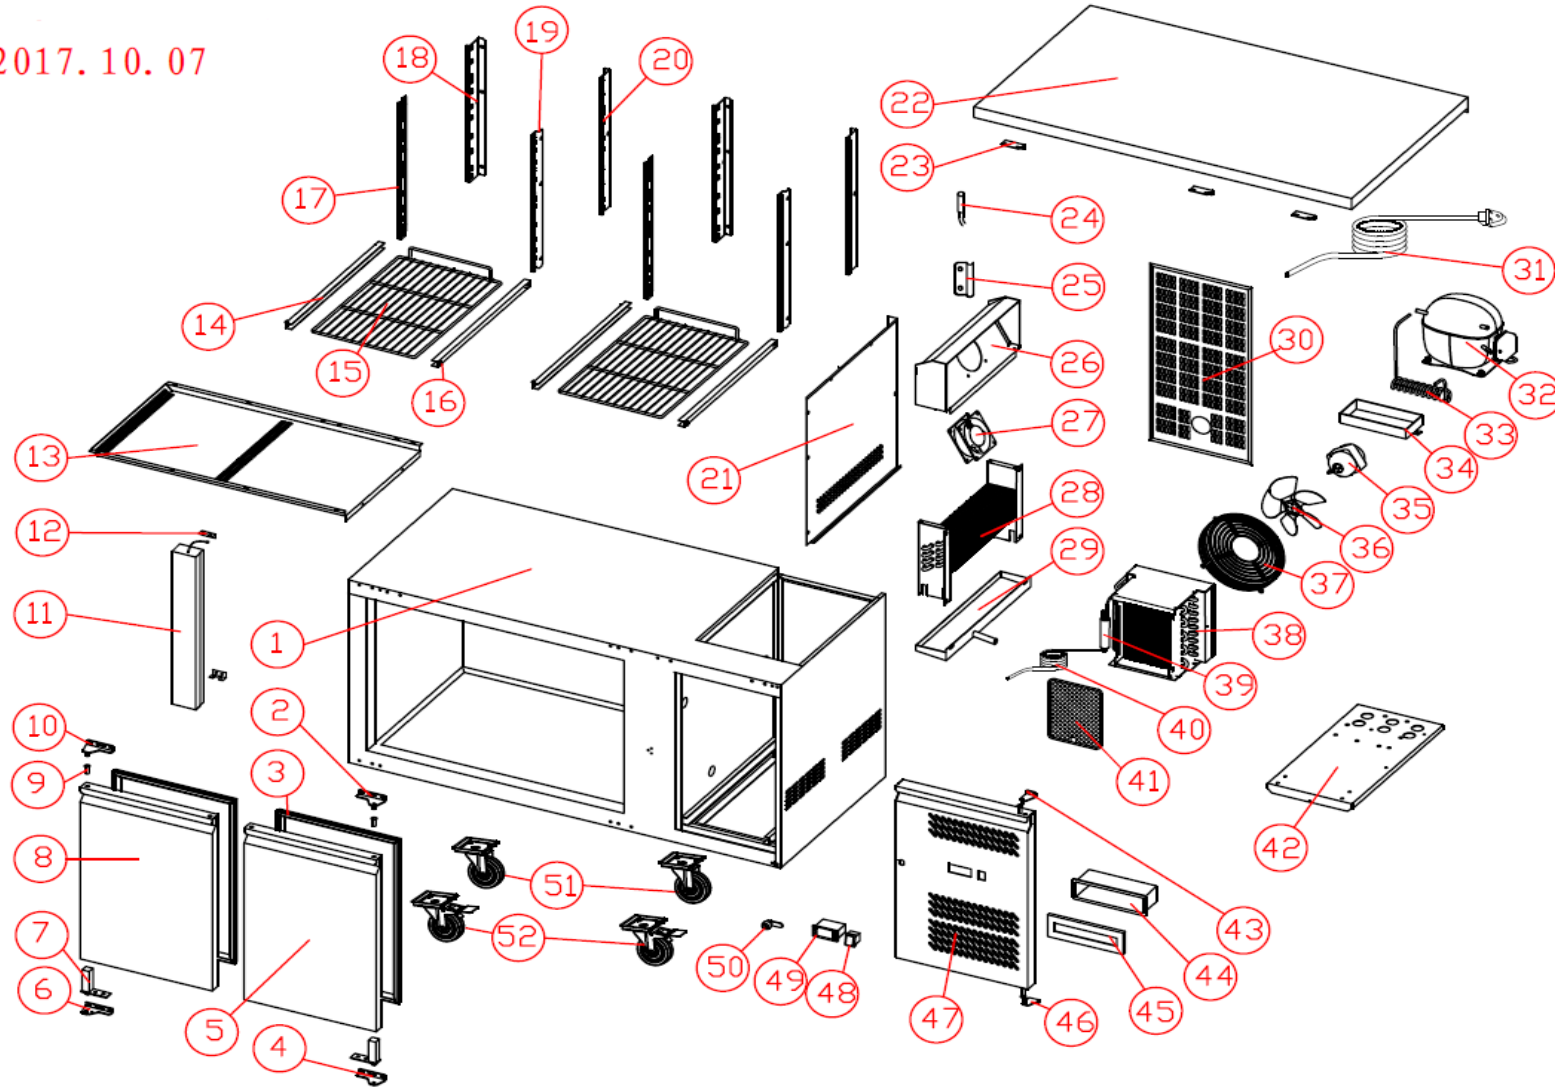

Onderdelenlijst 7950.5035

POS:	Art.No.:	Omschrijving:	Aantal:
1		cabinet	1
2		right upper hinge	1
3	9338.3350	door gasket	2
4		right bottom hinge	1
5	9338.3755	door(right)	1
6		left bottom hinge	1
7	9338.3080	spring hinge	2
8	9338.3780	door(left)	1
9	9338.3275	door axis sleeve	4
10		left upper hinge	1
11		middle beam	1
12		middle beam connect	2
13		air guide board	1
14		left shelf guide	2
15	9338.3025	shelf	2
16		right shelf guide	2
17		beam hang strip(left)	2
18		rear hang strip(left)	2
19		beam hang strip(right)	2
20		rear hang strip(right)	2
21		fan cover	1
22		counter top	1
23		top fixing plate	3
24	9338.3515	probe	1
25		probe cover	1
26		eva. Fan cover	1
27	9338.3540	eva. Fan	1
28	9338.3475	evaporator	1
29	9338.3220	evaporator drain pan	1
30		back cover	1
31	9338.3530	power cord	1
32	9338.3425	compressor	1
33		high pressure pipe	1
34	9338.3225	outer drain pan	1
35	9338.3615	cond. Fan motor	1
36		cond. Fan blade	1
37	9338.3585	cond.fan cover	1
38	9338.3450	condenser	1
39	9338.3460	dryer filter	1
40	9338.3185	capillary	1
41	9338.3260	dryer filter	1
42		cooling unit board	1
43		control panel upper hinge	1
44		plastic water-proof box	1
45		plastic water-proof box cover	1
46		control paner bottom hinge	1
47		panel	1

Onderdelenlijst 7950.5035

POS:	Art.No.:	Omschrijving:	Aantal:
48	9338.3575	power switch	1
49	9338.3545	controller	1
50	9338.3115	door lock	1