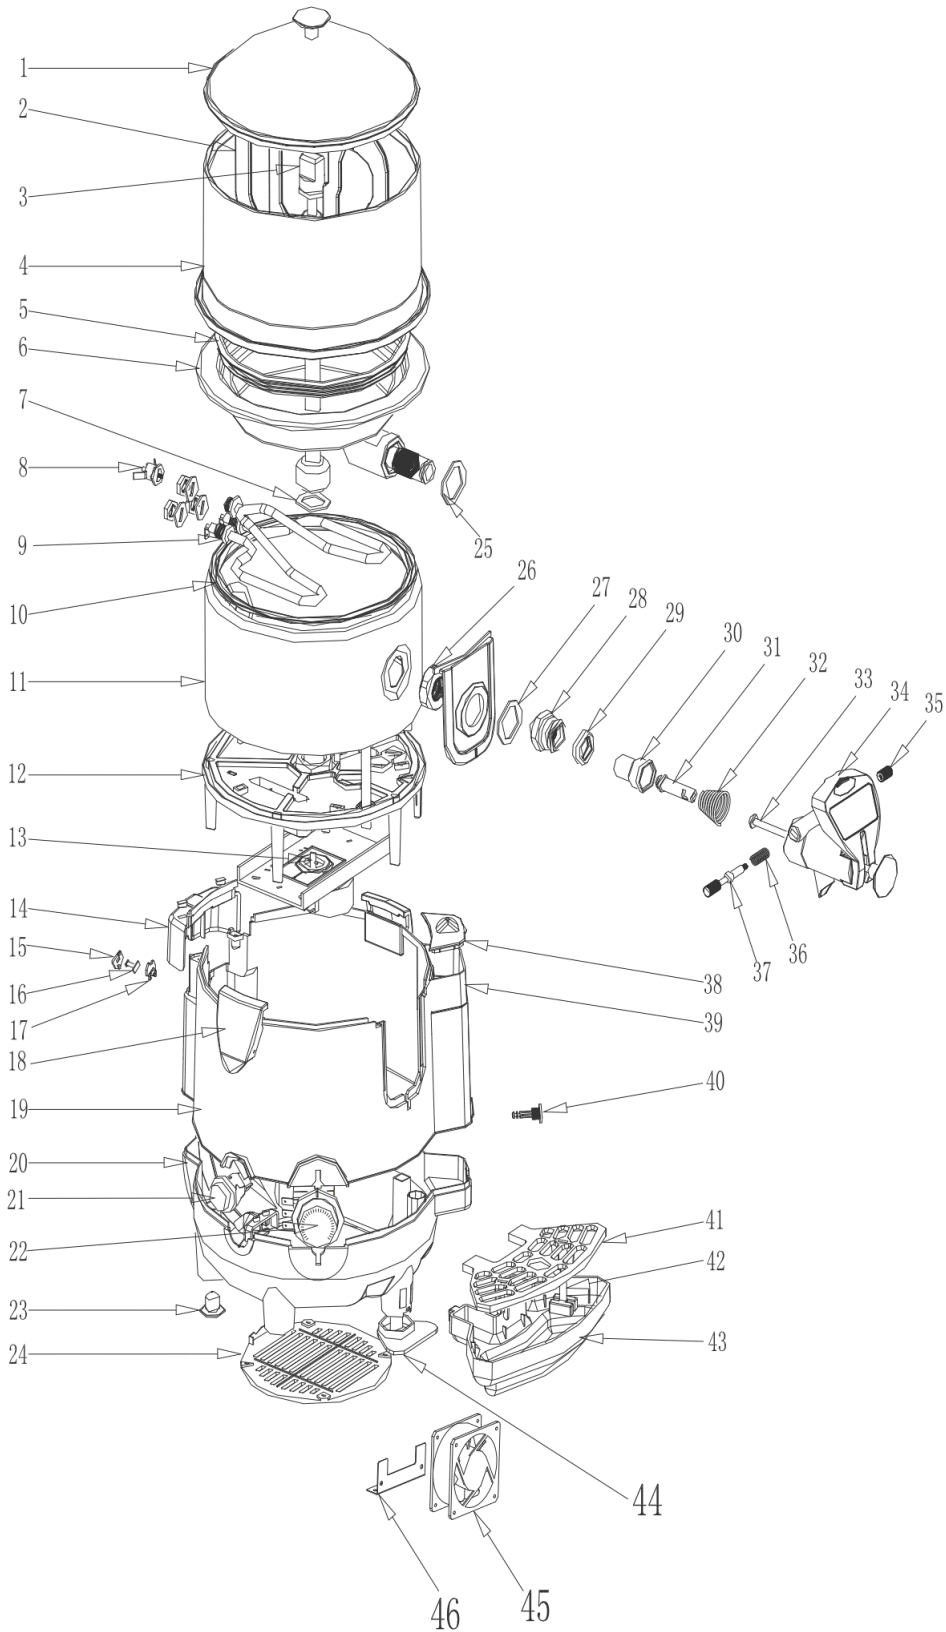

# Spare part information

**7537.0020**

**CombiSteel**

**7537.0020**

## Spare part list 7537.0020

POS:	Art.No.:	Omschrijving:	Aantal:
1A	**	Tank cover	
1B	**	Knob of Tank Lid	
2	**	Paddle	
3A	CS9051.2950	Lid of String Rod	
3B	**	Stirring Rod	
4	**	PC Tank	
5	CS9051.2980	Gasket of PC Tank	
6	**	Electrical S/S boiler(upper part)	
7	**	Gasket	
8	CS9051.2982	Overheat Protector	
9	CS9051.2984	Heater Element	
10	CS9051.2986	Boiler gasket	
11	**	Electrical S/S boiler(lower part)	
12	**	Supporter	
13	CS9051.2960	Motor	
14	**	Back cover	
15	**	Cover of overheat protector	
16	**	Button of overheat protector	
17	**	Button stop of protector	
18	CS9051.2965	Tank Hinge	
19	**	Upper Exterior	
20	**	Lower Exterior	
21	CS9051.2988	Power Switch	
22	CS9051.2990	Thermostat	
23	CS9051.2992	Foot	
24	**	Ventilation Grill	
25	**	Washer of faucet(interior)	
26	**	Nut of faucet(interior)	
27	**	Gasket of faucet	
28	**	Nut of faucetExterior)	
29	**	Gasket of faucet screw	
30	CS9051.2994	Gasket inside the faucet	
31	CS9051.2996	Moving pin	
32	CS9051.2996	Faucet spring	
33	CS9051.2996	Cleaner Shaft	
34	CS9051.2996	Tap handle	
35	CS9051.2996	Screw of faucet	
36	CS9051.2996	Pin spring	
37	CS9051.2996	Pin	
38	**	Lid of water bin	

## Spare part list 7537.0020

POS:	Art.No.:	Omschrijving:	Aantal:
39	**	Water Bin	
40	**	Drainage Plug	
41	CS9051.2998	Lid of water tray	
42	CS9051.2998	Floater	
43	CS9051.2998	Water Tray	
44	**	Forefoot	
45	**	Fan	
46	**	Fan Supporter	
.		## = Parts cannot be ordered separately.	
.		** = No article number known, must be requested specifically.	