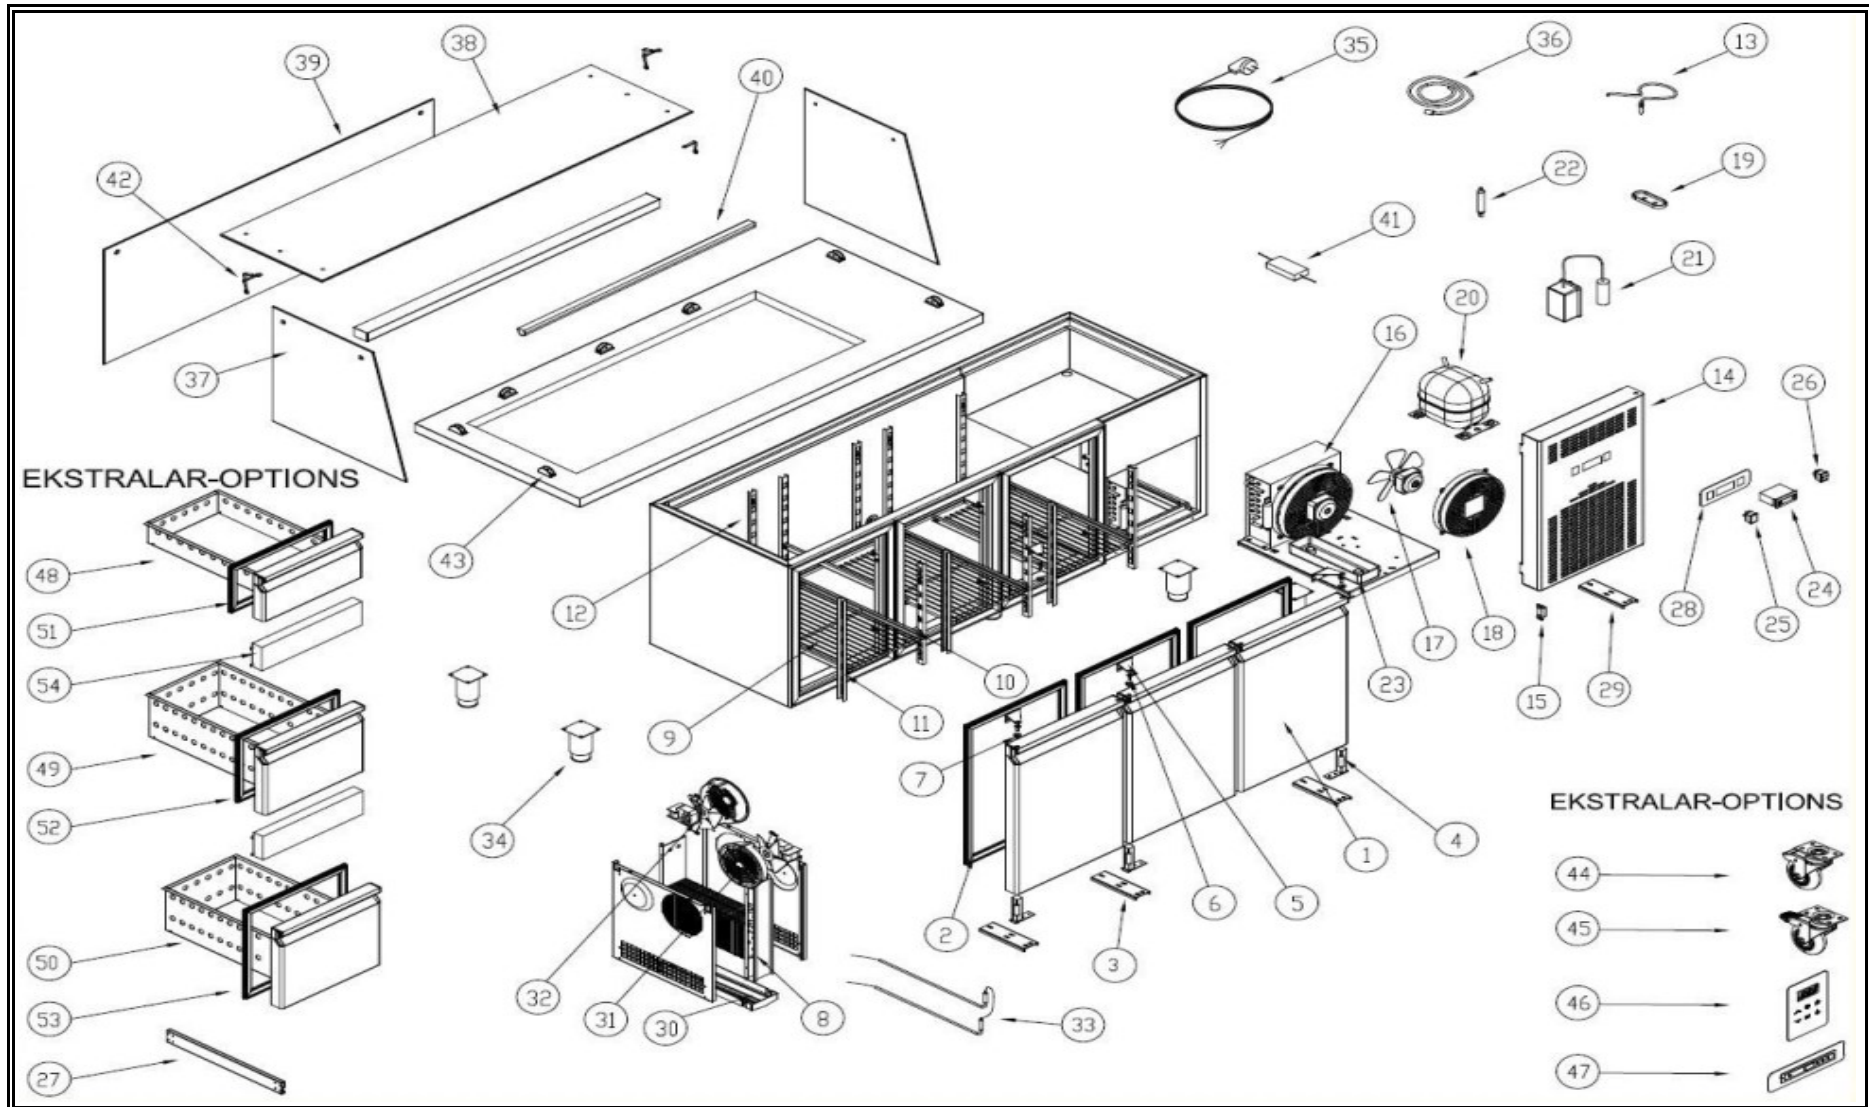

7489.5155

R290

Onderdelen informatie
Erzatzteil information
Spare part information
Information de pièces

POS:	Art.No.:	Omschrijving:	Aantal:
1		DOOR	3
2	CS9113.0035	DOOR GASKET	3
3	CS9113.1810	LOVER HINGE BRACKET	3
4	CS9113.1260	UPRIGHT HINGE AND PARTS	3
5	CS9113.2005	UPPER HINGE	3
6	CS9113.1815	UPPER HINGE PIN	3
7	CS9113.1820	PLASTIC HINGE BUSHING	3
8	CS9113.0245	EVAPORATOR	2
9		SHELF-CGN 530X325	3
10		SHELF GUIDE - CGN 550mm	6
11		SHELF STANDARD	6
12		SHELF STANDARD	6
13	CS9181.2051	PROBE	1
14		CANOPY	1
15		MAGNETIC HINGES	2
16		1/2 Hp CONDENSER	1
17	CS9113.1525	10W-FAN MOTOR	1
18	CS9113.0230	CONDENSER FAN PLASTIC	1
19		PROBE COVER	1
20	CS9113.2060	COMPRESSOR-NEU 6210 U(1/4hp)	1
21		RELAY BOX	1
22		DRYER	1
23	CS9113.1080	COMPRESSOR WATER PAN	1
24a	CS9338.3550	TWO PROPED DIGITAL THERMOSTAT (DIXELL)	1
24b		TWO PROPED DIGITAL THERMOSTAT (EVCO)	1
24c		MOTHERBOARD (DIXELL)	1
24d		MOTHERBOARD FRONT PANEL (DIXELL)	1
24e		MOTHERBOARD (ELIWELL)	1
24f		MOTHERBOARD FRONT PANEL (ELIWELL)	1
25	CS9113.0675	POWER SWITCH	1
26	CS9108.0254	ON - OFF SWITCH	1
27		PLASTIC COVER	1
28	CS9113.2300	DIGITAL LABEL	1
29		CANOPY HINGE	1
30	CS9113.1075	EVAPORATOR WATER PAN	2
31	CS9113.0225	PLASTIC FAN PROTECTION	4
32	CS9113.0310	EVAP FAN MOTOR	4
33	CS9113.1045	200W RESISTANCE	2
34	CS9113.0610	STAINLESS STEEL LEG	5
35		PLUG CABLE	1
36	CS9390.2290	PROBE	1
37		SIDE GLASS - CGN	2
38		UPPERSIDE GLASS -- CGN3-4SGC	1

POS:	Art.No.:	Omschrijving:	Aantal:
39		BACKSIDE GLASS - CGN3-4SGC	1
40	CS9113.0945	CGN3 LED LAMP	1
41	CS9113.0880	LED TRANSFORMER	1
42		GLASS CONNECTING SCREW KIT	4
43		GLASS CONNECTING LEGS	7
44	CS9113.0615	WHEEL WITHOUT BRAKE	3
45	CS9113.0620	WHEEL WITH BRAKE	2
46		WATER PROOF DIGITAL	1
47		TOUCH CONTROL DIGITAL	1
48		1/3 DRAWERS	
49		1/2 DRAWERS	
50		2/3 DRAWERS	
51	CS9113.0030	1/3 DRAWER GASKET	
52	CS9113.0040	1/2 DRAWER GASKET	
53	CS9113.0050	2/3 DRAWER GASKET	
.	CS9113.1695	UNDERCOUNTER REF EVAP DOUBLE	1