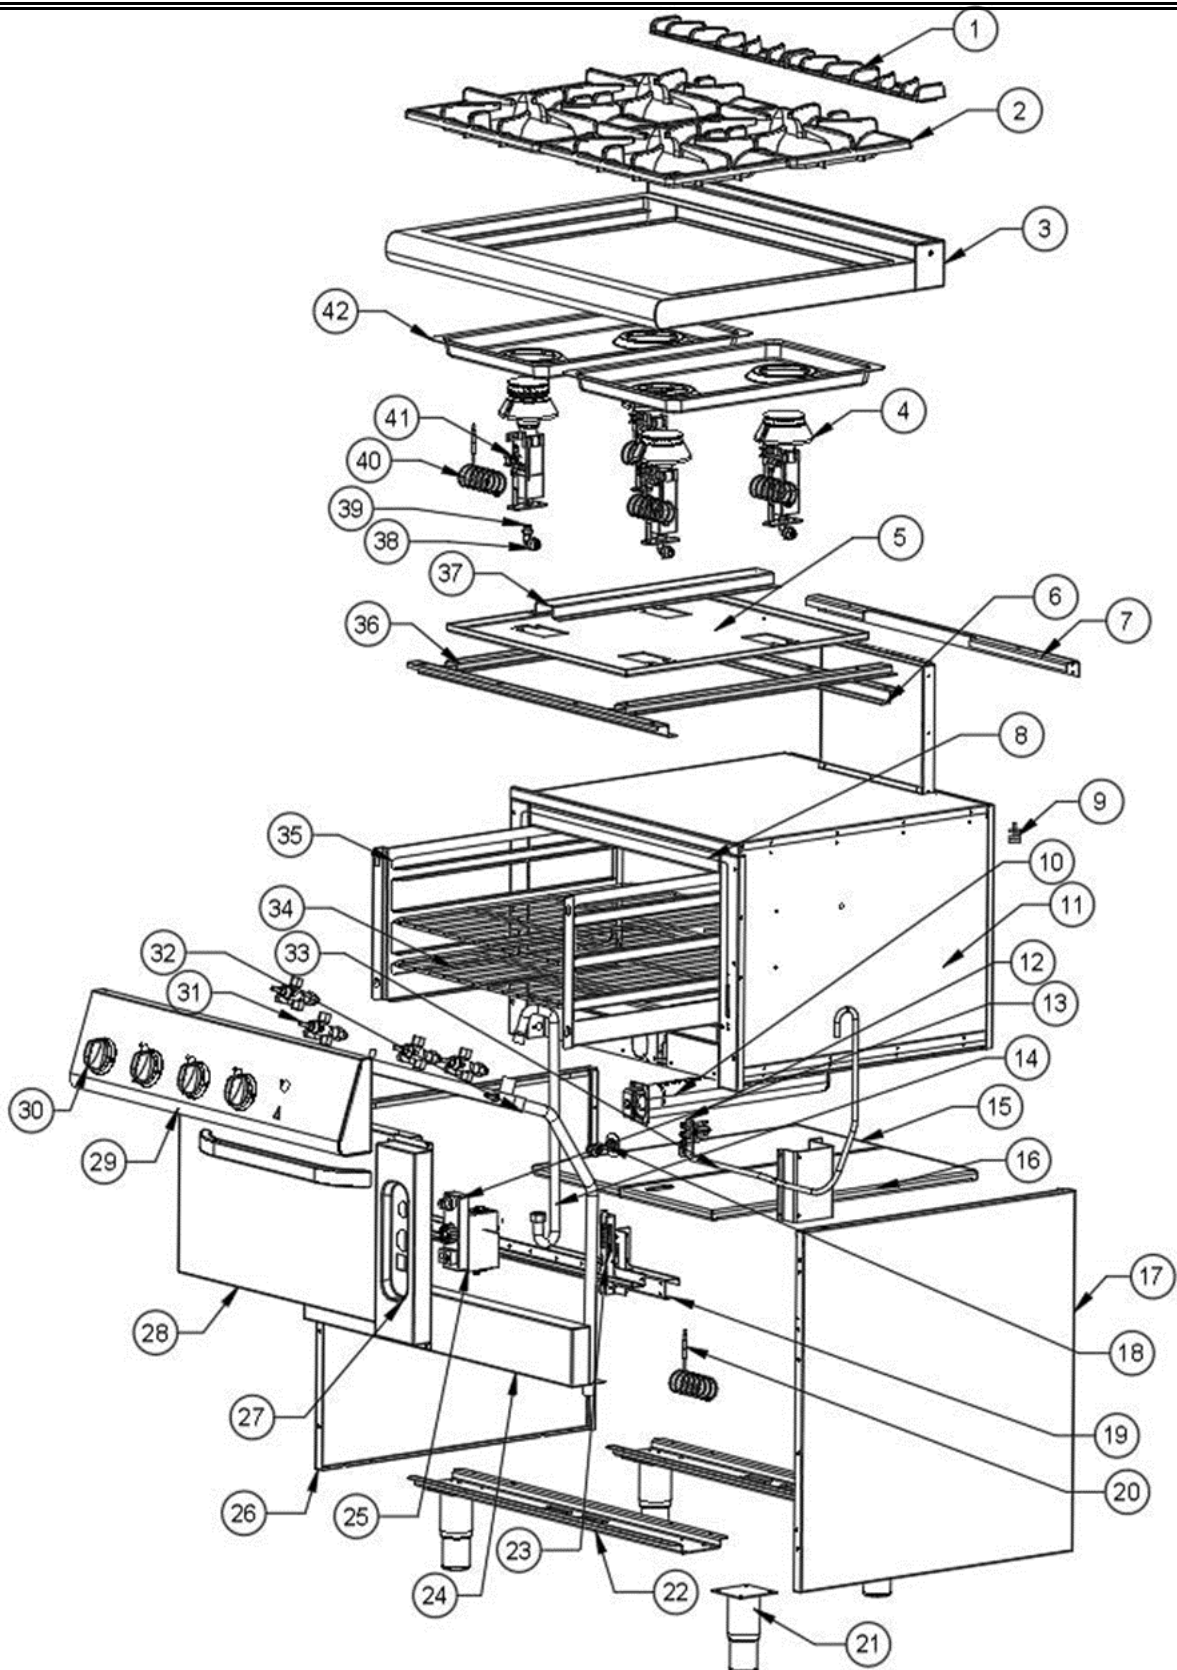

Spare part information

7178.0415

CombiSteel

7178.0415

Spare part list 7178.0415

POS:	Art.No.:	Omschrijving:	Aantal:
1	CS9289.0280	Iron Cast Chimney	2
2	**	Top Grate of Cooker	4
3	**	Top Table	1
4	**	Burner	4
5	**	Burner Fixed Part	1
6	**	Top Table Support	2
7	**	Burner Support Part	1
8	**	1 Module Oven Door Gasket	1
9	**	Grounding Terminal	1
10	**	Oven Burner	1
11	**	700 Serie 1 Module GN21 Oven	1
12	CS9289.0730	Oven Pilot	1
13	**	Sit Case + Igniter (Oven Gas Valve)	1
14	**	900mm 1/2 Yellow Flex	1
15	**	Oven Bottom Plate Left	1
16	**	Oven Bottom Plate Right	1
17	**	Right Side Panel	1
18a	CS9289.1060	M8 Inj Ø1.20mm LPG	1
18b	**	M8 Inj Ø1.90mm NG	1
19	**	Front Support	1
20	CS9289.1040	Oven M9 Thermocouple	1
21	CS9289.0405	Adjustable Legs	4
22	**	Legs Fixing Part	2
23	**	Oven Hinge	2
24	**	Bottom Panel	1
25	**	100-340°C Oven Gas Valve	1
26	**	Left Side Panel	1
27	**	Front Side Panel	1
28	**	1 Module Oven Door	1
29	**	Front Panel	1
30a	CS9289.0660	Ø8 Knob	4
30b	CS9289.0907	Knob Bottom With Igniter	4
31	CS9289.0075	Gas Valve	4
32	**	Gas Tank	1
33	CS9289.0985	Range Oven Igniter Cable	1
34	CS7178.9065	GN 2/1 Oven Grate	1
35	**	Oven Grate Sliders	2
36	**	Burner Support Part	2
37	**	Worktop Middle Support	1
38	CS9289.1035	L Injector Fitting	5

Spare part list 7178.0415

POS:	Art.No.:	Omschrijving:	Aantal:
39a	CS9289.0085	M8 Ø1.20mm Inj LPG	4
39b	CS9289.0290	M8 Ø1.90mm Inj NG	4
40	CS9289.1330	M8 800mm Thermocouple	4
41	CS9289.0720	Pilot	4
42	**	Oil collector Sheet	2
.		## = Parts cannot be ordered separately.	
.		** = No article number known, must be requested specifically.	