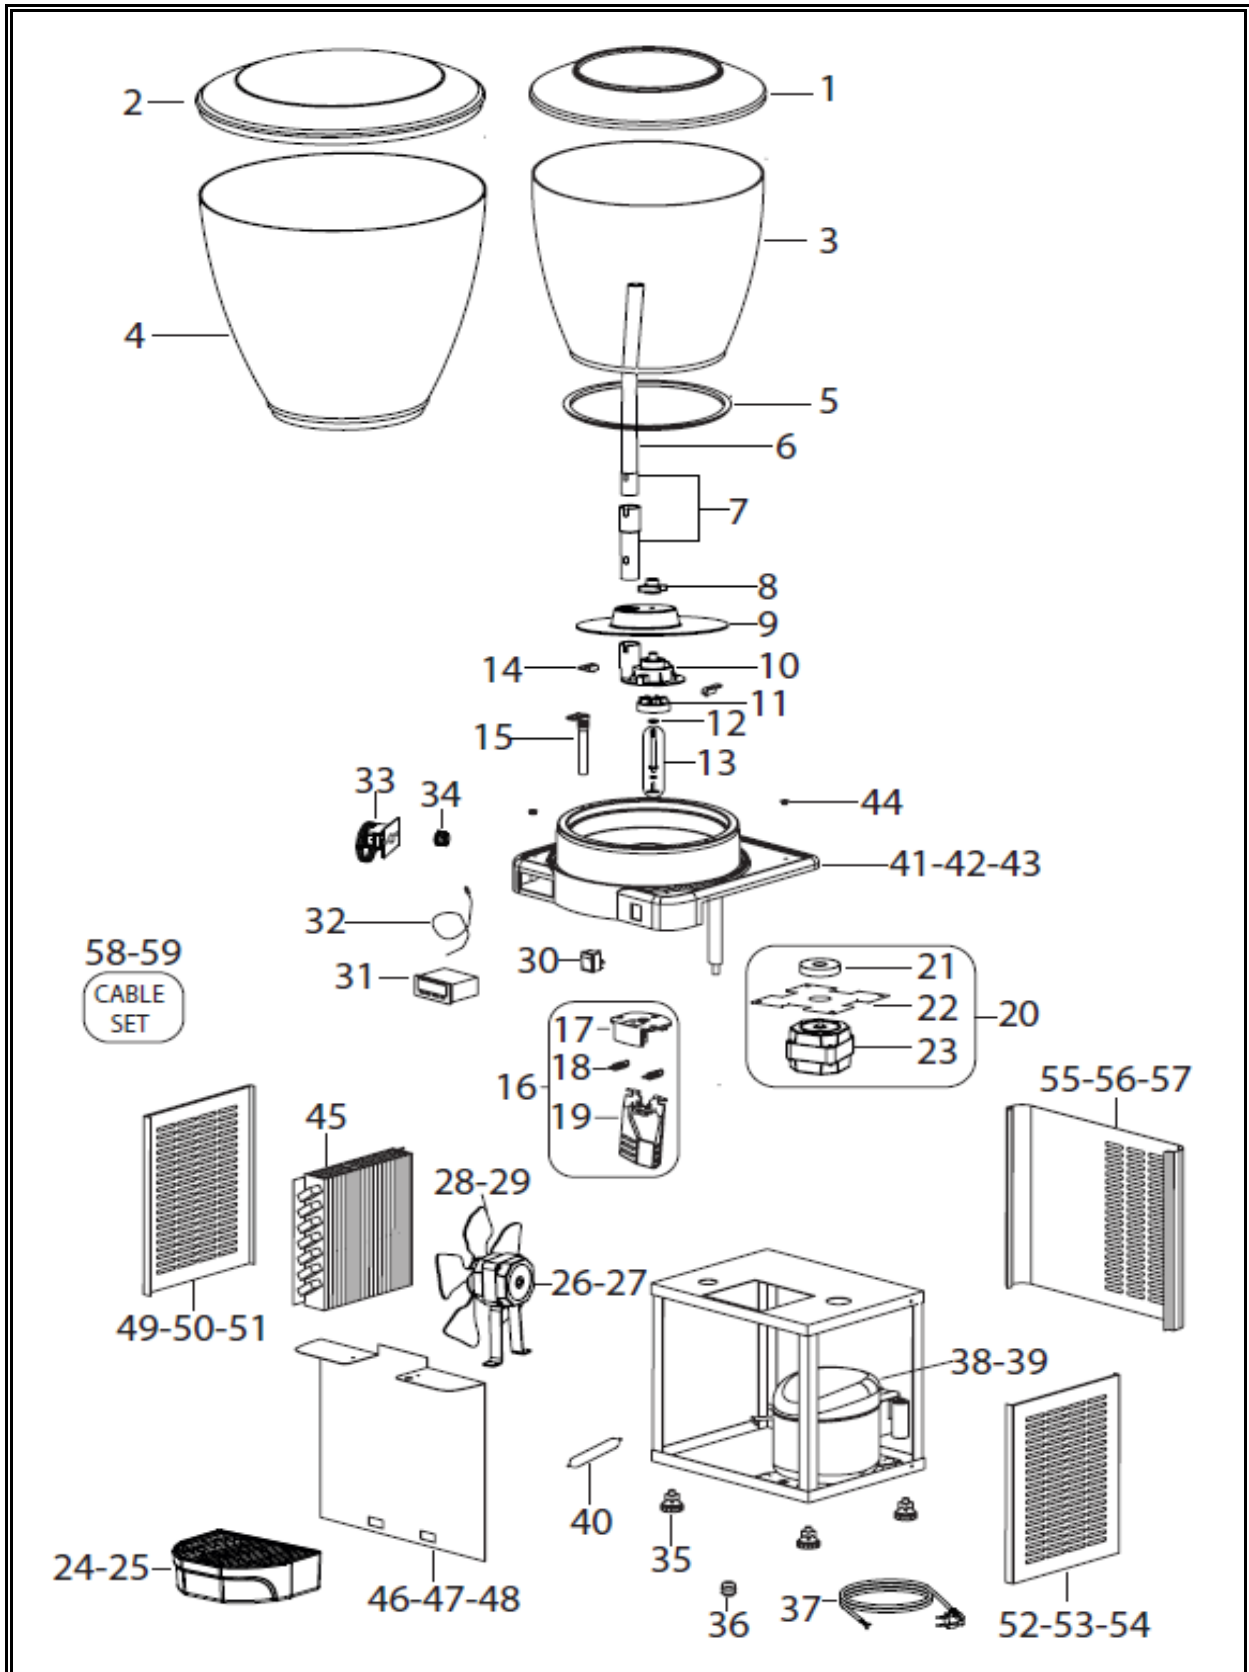

7065.0015

R134A

Onderdelen informatie
Erzatzteil information
Spare part information
Information de pièces

POS:	0015	Art.No.:	Omschrijving:	Aantal:
1	✓		22 L. BOWL COVER SET(SPRAY MODEL)	
2	nvt	9051.2032	40 L. BOWL COVER SET(SPRAY MODEL)	
3	✓	9051.2020	22 L. BOWL	
4	nvt	9051.2030	40 L. BOWL	
5	✓	9051.2060	GASKET	
6	✓	9051.2018	22 L. SPRAY HOSE	
7	nvt	9051.2028	40 L. SPRAY HOSE SET	
8	✓		THUMB NUT SET	
9	✓		FAUNTAIN HAT	
10	✓	9051.2134	PUMP	
11	✓	9051.2196	PUMP MAGNET SET 45MM (PANORAMIC/CLASSICAL)	
12	✓	9051.2044	SPACER	
13	✓	9051.2120	FAUNTAIN SHAFT FOR PANORAMIC	
14	✓	9051.2126	HOPPER(BOWL) PLASTIC HOLDER	
15	✓	9051.2102	TAP HOSE FOR PANORAMIC	
16	✓	9051.2132	TAP SET FOR PANIRAMIC	
17	✓	9051.2130	TAP BODY FOR PANORAMIC	
18	✓	9051.2096	COIL SPRING FOR CLASSICAL/PANORAMIC	
19	✓	9051.2104	TAP HANDLE CLASSICAL/PANORAMIC	
20	✓	9051.2122	FOUNTAIN MOTOR SET FOR PANORAMIC SPRAY	
21	✓	9051.2212	FOUNTAIN MOTOR MAGNET Set	
22	✓	9051.2186	FOUNTAIN MOTOR SHEET FOR PANORAMIC	
23	✓	9051.2136	FOUNTAIN MOTOR WITH BALL BEARING	
24	✓	9051.2354	DRIP TRAY NEW	
25	✓	9051.2042	DRIP TRAY OLD	
26	✓	9051.2208	FAN MOTOR 5W	
27	nvt	9051.2000	FAN MOTOR 10W	
28	✓		22 L. PANORAMIC WING 20 cm 28°	
29	nvt		40 L. PANORAMIC WING 20 cm 34°	
30	✓	9051.2234	1-0 WIDE, POINT-LIGHT, COVERED SWITCH	
31	nvt	9051.2048	ELECTRONIC THERMOSTAT	
32	nvt	9051.2270	ELECTRONIC THERMOSTAT PROB	
33	✓	9051.2098	MANUAL THERMOSTAT	
34	✓	9051.2184	THERMOSTAT BUTTON	
35	✓	9051.2040	MACHINE FOOT (1 PIECE)	
36	✓	9051.2066	CABLE GLAND PG7	
37	✓	9051.2052	CABLE PLUGGED 3x0,75 2 mt.	
38	✓	9051.2192	1/6 COMPRESSOR 134A	
39	nvt	9051.2046	1/4 COMPRESSOR R134A	
40	✓	9051.2218	15GR FILTER	
41	✓	9051.2110	TRAY SET FOR MANUAL PANORAMIC SPRAY 22 L.	
42	nvt	9051.2112	TRAY SET FOR ELECTRONIC PANORAMIC SPRAY 22 L.	
43	nvt	9051.2114	TRAY SET FOR ELECTRONIC PANORAMIC SPRAY 40 L.	