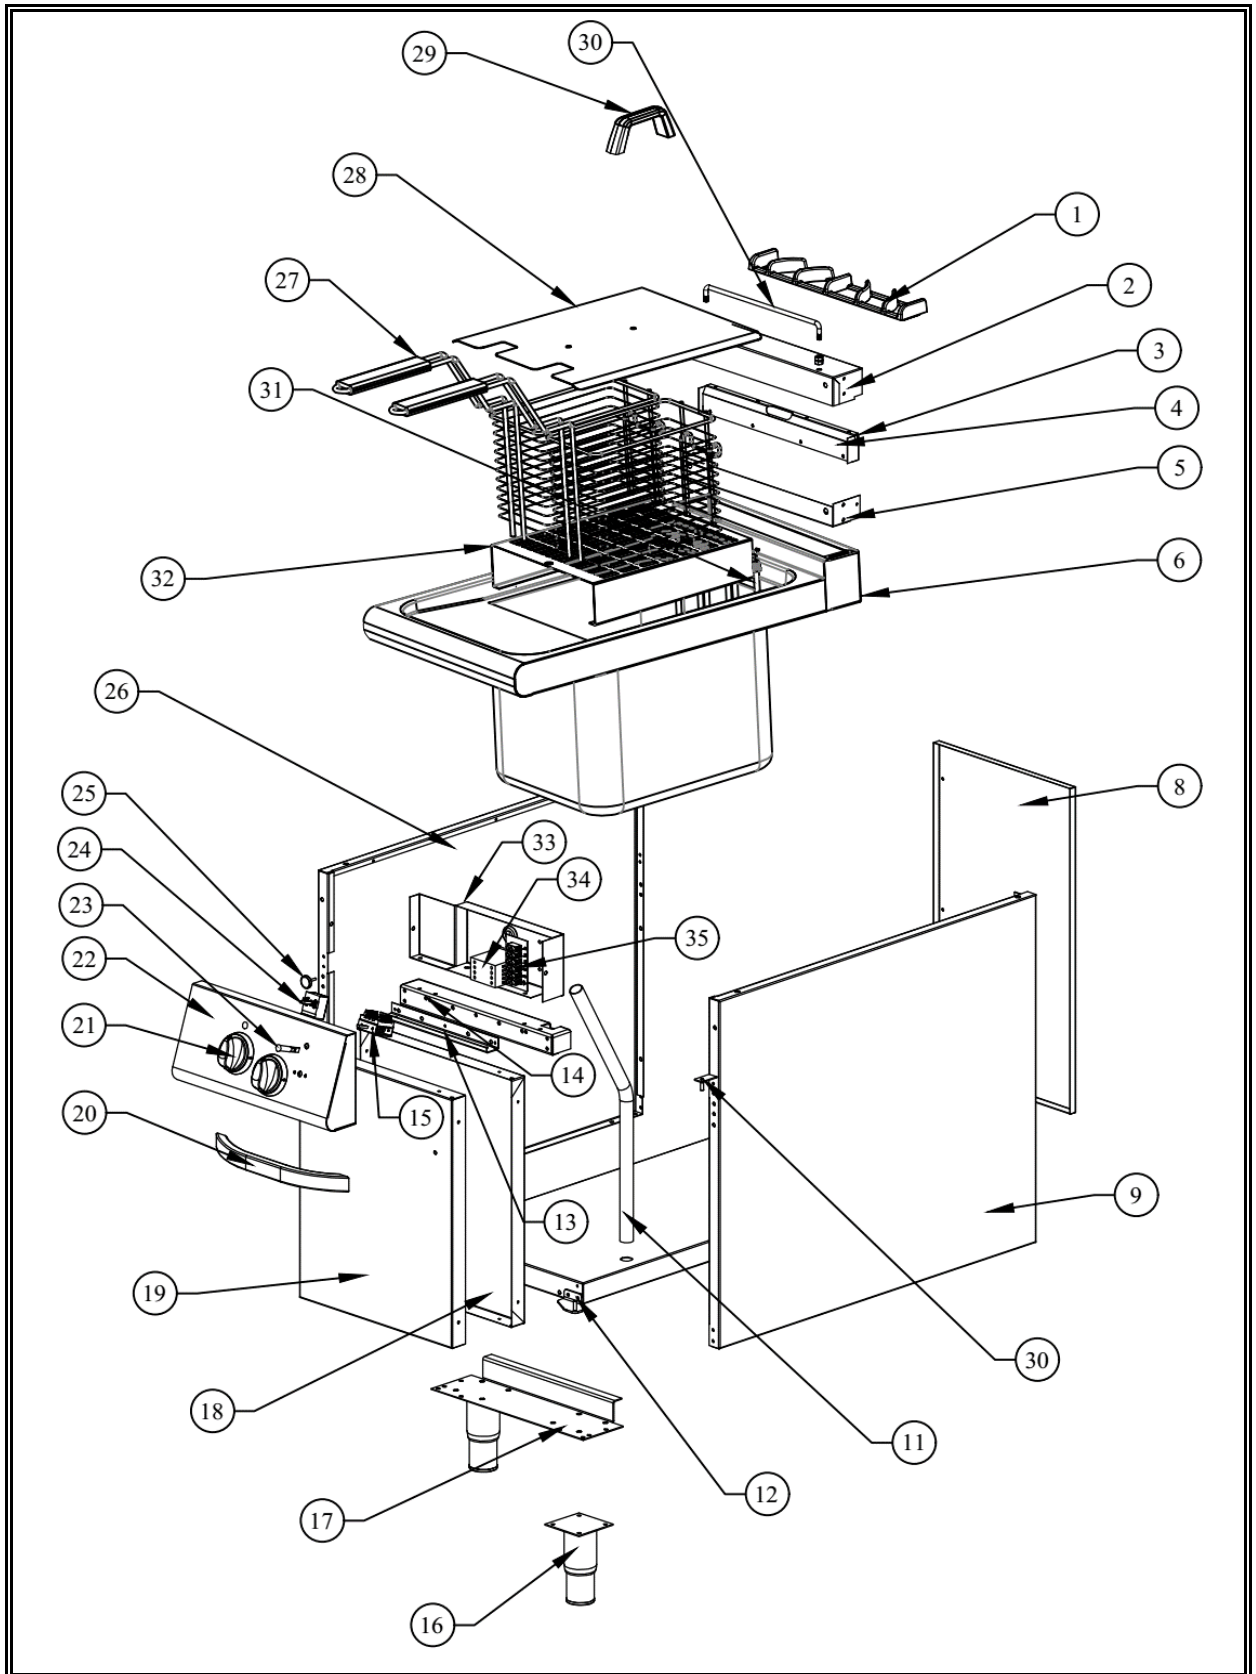

7178.0520

Onderdelen informatie
Erzatzteil information
Spare part information
Information de pièces

POS:	Art.No.:	Omschrijving:	Aantal:
1	9289.0280	Iron Cast Chimney	1
2		Heaters Lid	1
3		Heaters Fixed Front	1
4		Heaters Fixed Back	1
5		Heaters Fixing Part	1
6		Worktop	1
8		Back Panel	1
9		Side Panel Right	1
10		Upper Hinge	1
11		Electrical Inlet Pipe	1
12		Nether Hinge	1
13		Front Panel Fixing Part	1
14		Front Support	1
15	9289.0130	Main Switch	1
16	9289.0405	Adjustable Legs	4
17		Legs Fixing Part	2
18		Door Inner Part	1
19		Door Outer Part	1
20	9289.0410	Door Handle	1
21	9289.0650	Knob	2
22		Front Panel	1
23	9289.0050	Light Indicator	2
24	9289.0215	Thermostat	1
25	9289.0725	Magnet	1
26		Side Panel Left	2
27	9289.0565	Basket	2
28		Lid	1
29	9289.0205	Lid Handle	1
30		Basket Hanger	1
31	9289.0560	Heaters	1
32		Basket Bottom Part	1
33		Elc. Instalation Fixing Part	1
34	9289.0145	Contactactor	1
35	9289.0685	Electrical Terminal	1
36	9289.0215	Limit Thermostat	1