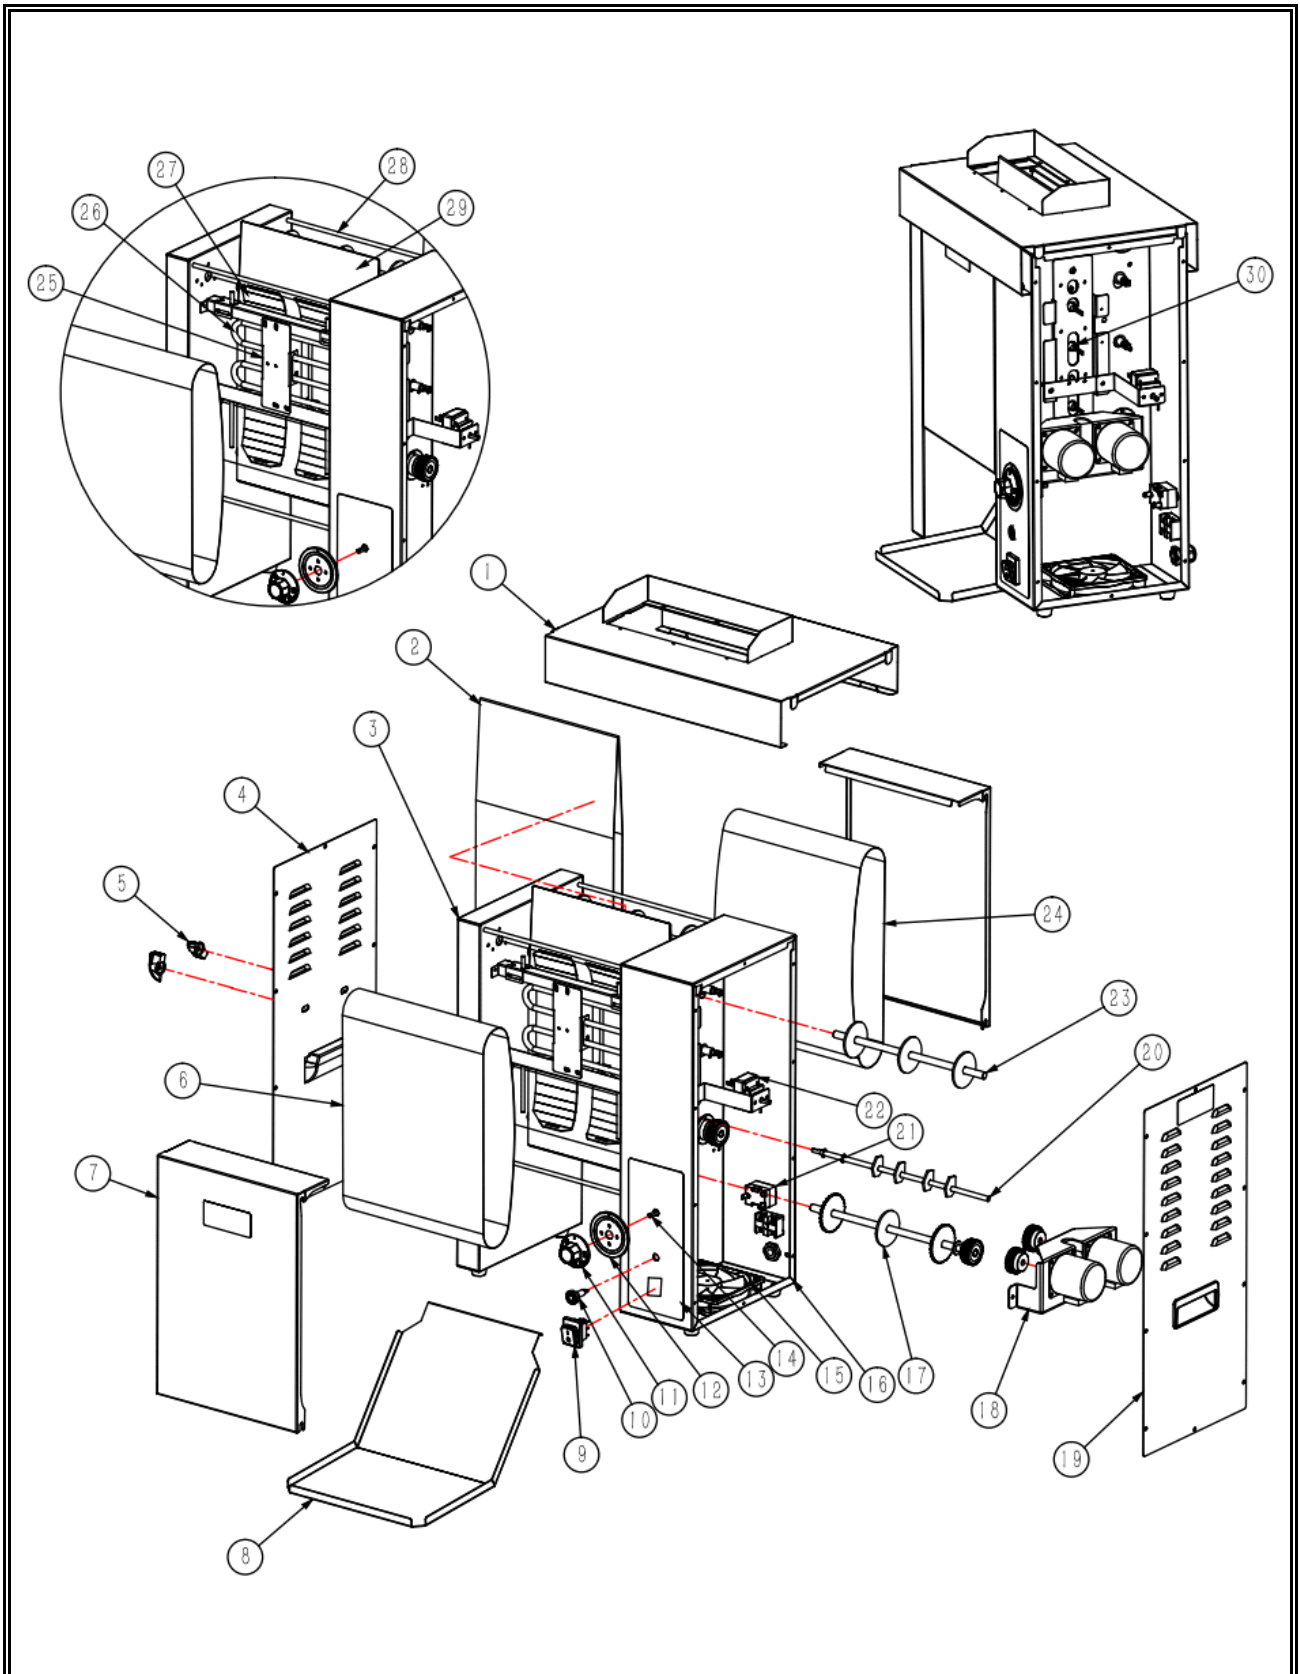

Spare part information

7544.0005

CombiSteel

7544.0005

Spare part list 7544.0005

POS:	Art.No.:	Omschrijving:	Aantal:
1	**	Head cover	1
2	CS9343.0512	Release paper	1
3	**	Left cover	1
4	**	Left-side plate	1
5	**	Gear knob	2
6	**	Silicone conveyor belt F	1
7	**	Protecting cover	2
8	CS9343.0508	Mount	1
9	CS9343.0502	Waterproof switch	1
10	CS9343.0524	Indicator light	1
11	CS9343.0516	EGO temperature control knob	1
12	**	EGO temperature control base	1
13	**	PVC sticker	1
14	CS9343.0510	EGO thermostat	1
15	CS9343.0506	Fan	1
16	**	Right cover	1
17	**	Actuating shaft	2
18	CS9343.0514	Motor	1
19	**	Right-side plate	1
20	**	Thickness control rod	1
21	CS9343.0500	Over temperature protection	1
22	CS9343.0520	Auxiliary temperature control	1
23	**	Follower shaft	2
24	CS9343.0504	Silicone conveyor belt B	1
25	**	Auxiliary heating pipe support	2
26	CS9343.0518	Auxiliary heating pipe	2
27	**	Thickness slide	4
28	**	Hanging bar	4
29	**	Mmain hot aluminum plate	1
30	CS9343.0528	Main heating pipe	3
.		## = Parts cannot be ordered separately.	
.		** = No article number known, must be requested specifically.	