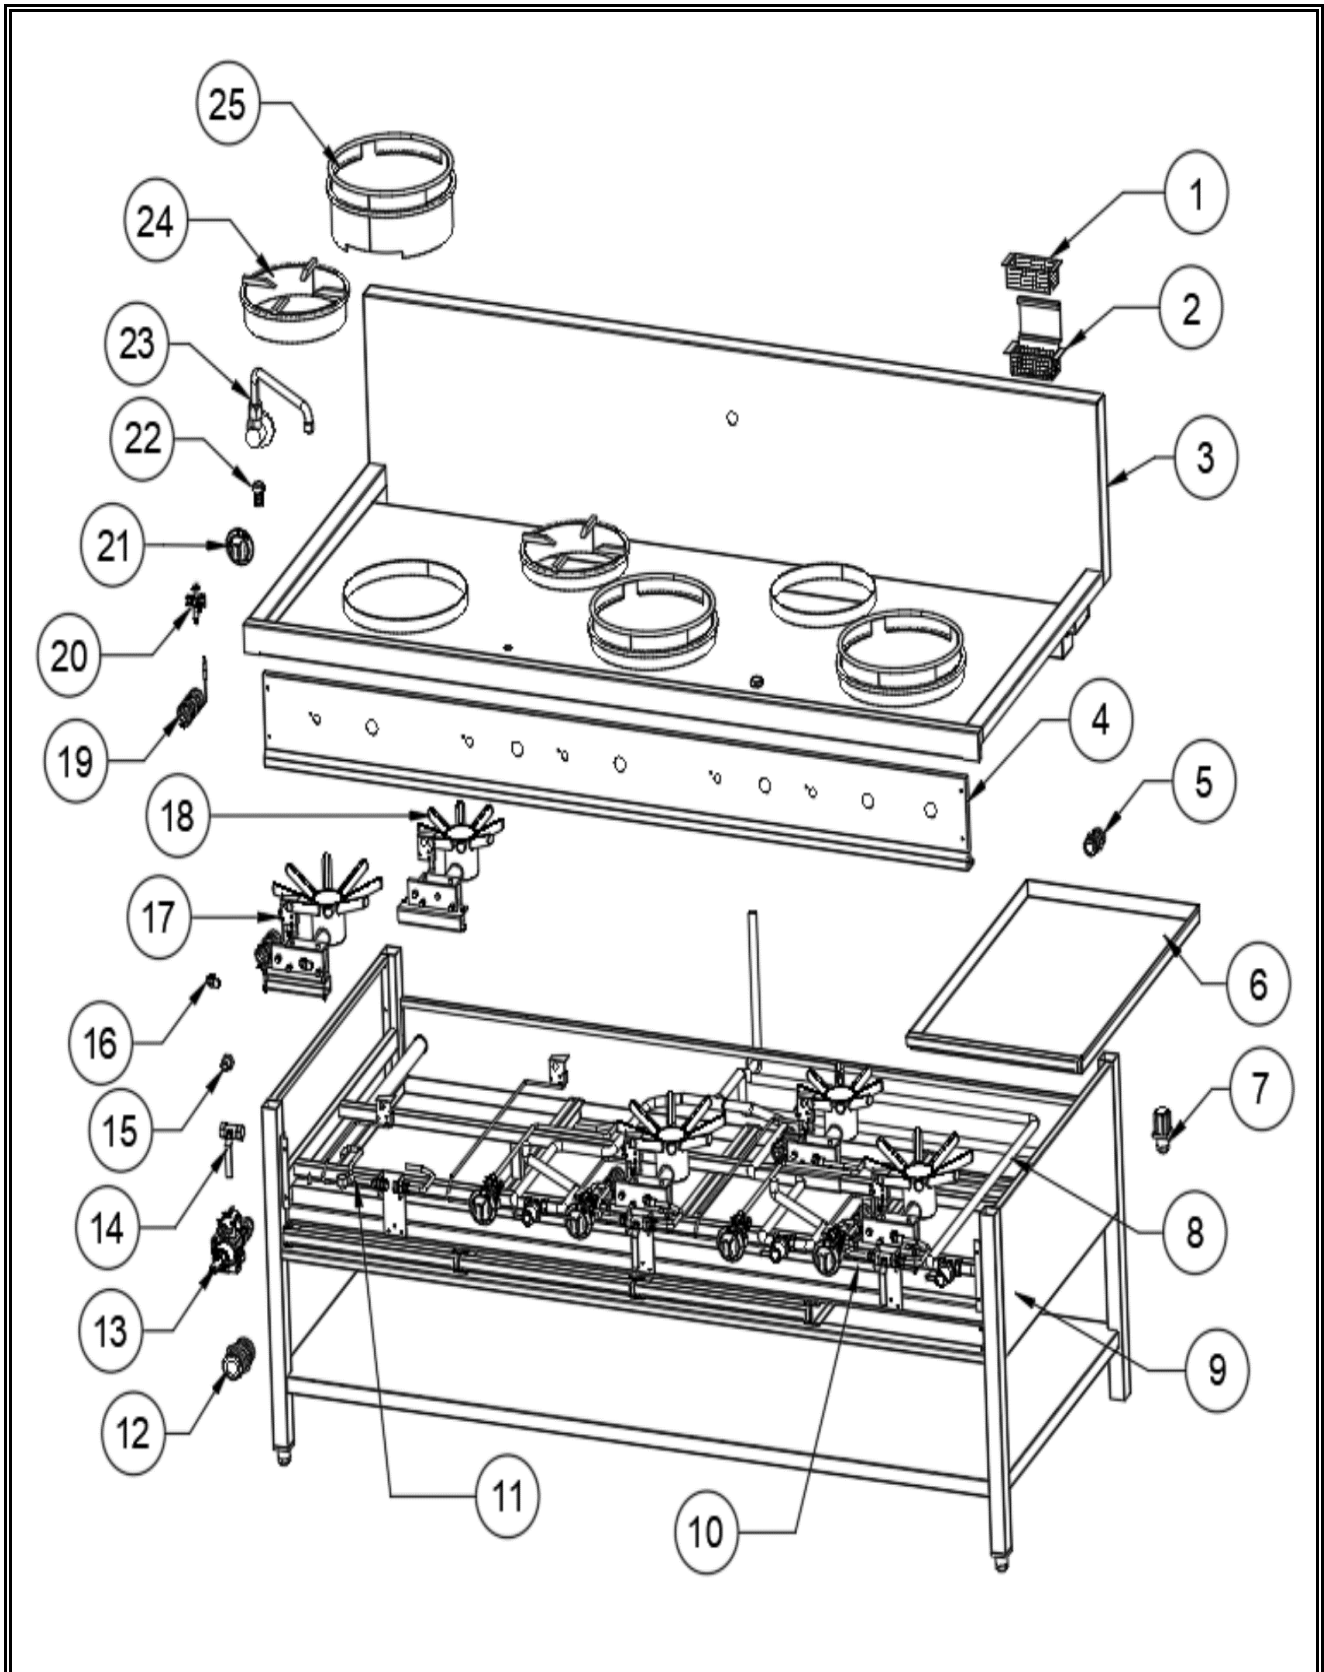

Spare part information

7178.1210

CombiSteel

Picture 7178.1210

Spare part list 7178.1210

POS:	Art.No.:	Omschrijving:	Aantal:
1	CS9289.1484	Drink Waste Water Drain Strainer	1
2	**	Drink Waste Water Drain Strainer External	1
3	**	Top Table	1
4	**	Front Panel	1
5	CS9289.1486	1/2"-1/2" Water Inlet Nipple 35mm (G5W320G-N)	4
6	**	Oil Drain	4
7	**	40x40 Cast Foot	4
8A	CS9289.1492	1/2"-1/2" Water Flex 700mm	1
8B	CS9289.1496	1/2"-1/2" Water Flex 900mm	1
8C	CS9289.1498	1/2"-1/2" Water Flex 1100mm	3
8D	CS9289.1490	1/2"-1/2" Water Flex 500mm	1
8E	CS9289.1494	1/2"-1/2" Water Flex 800mm	1
9	**	Carcas	1
10	**	Gas Tank	1
11	CS9289.1488	Gas Flex	1
12	CS9289.1510	1/2"-3/8" Reduction	6
13	CS9289.1185	Gas Valve S22	5
14	CS9289.1450	1/2 Ball Valve	3
15A	CS9289.0920	Injector M8 Ø2,30mm (Ø215 Burner NG)	2
15B	CS9289.0105	Injector M8 Ø1,40mm (Ø215 Burner LPG)	2
15C	CS9289.1342	Injector M8 Ø3,50mm (Ø275 Burner NG)	3
15D	CS9289.0090	Injector M8 Ø1,80mm (Ø275 Burner LPG)	3
16	CS9289.1035	L Injector Inlet	5
17	CS9289.1470	Ø 275 Wok Burner	3
18	CS9289.1460	Ø 215 Wok Burner	2
19A	CS9289.1330	Thermocupul 800mm	2
19B	CS9289.1090	Thermocupul 400mm	3
20	CS9289.1305	Pilot	5
21	CS9289.1195	Knob	5
22	CS9289.1512	Nozzle (G5W320G-N)	2
23	CS9289.1480	Battery Neck	1
24	CS9289.1462	Ø256 Ring	2
25	CS9289.1472	Ø310 Ring	3
.		## = Parts cannot be ordered separately.	
.		** = No article number known, must be requested specifically.	

Notities / Notes / Anmerkungen / Remarques

A series of horizontal lines for writing notes, consisting of approximately 35 lines.

7178.1210

Combisteel BV

Lichtschip 63
3991CP Houten
The Netherlands

+31 (0)30 285 00 90
info@combisteel.com
www.combisteel.com