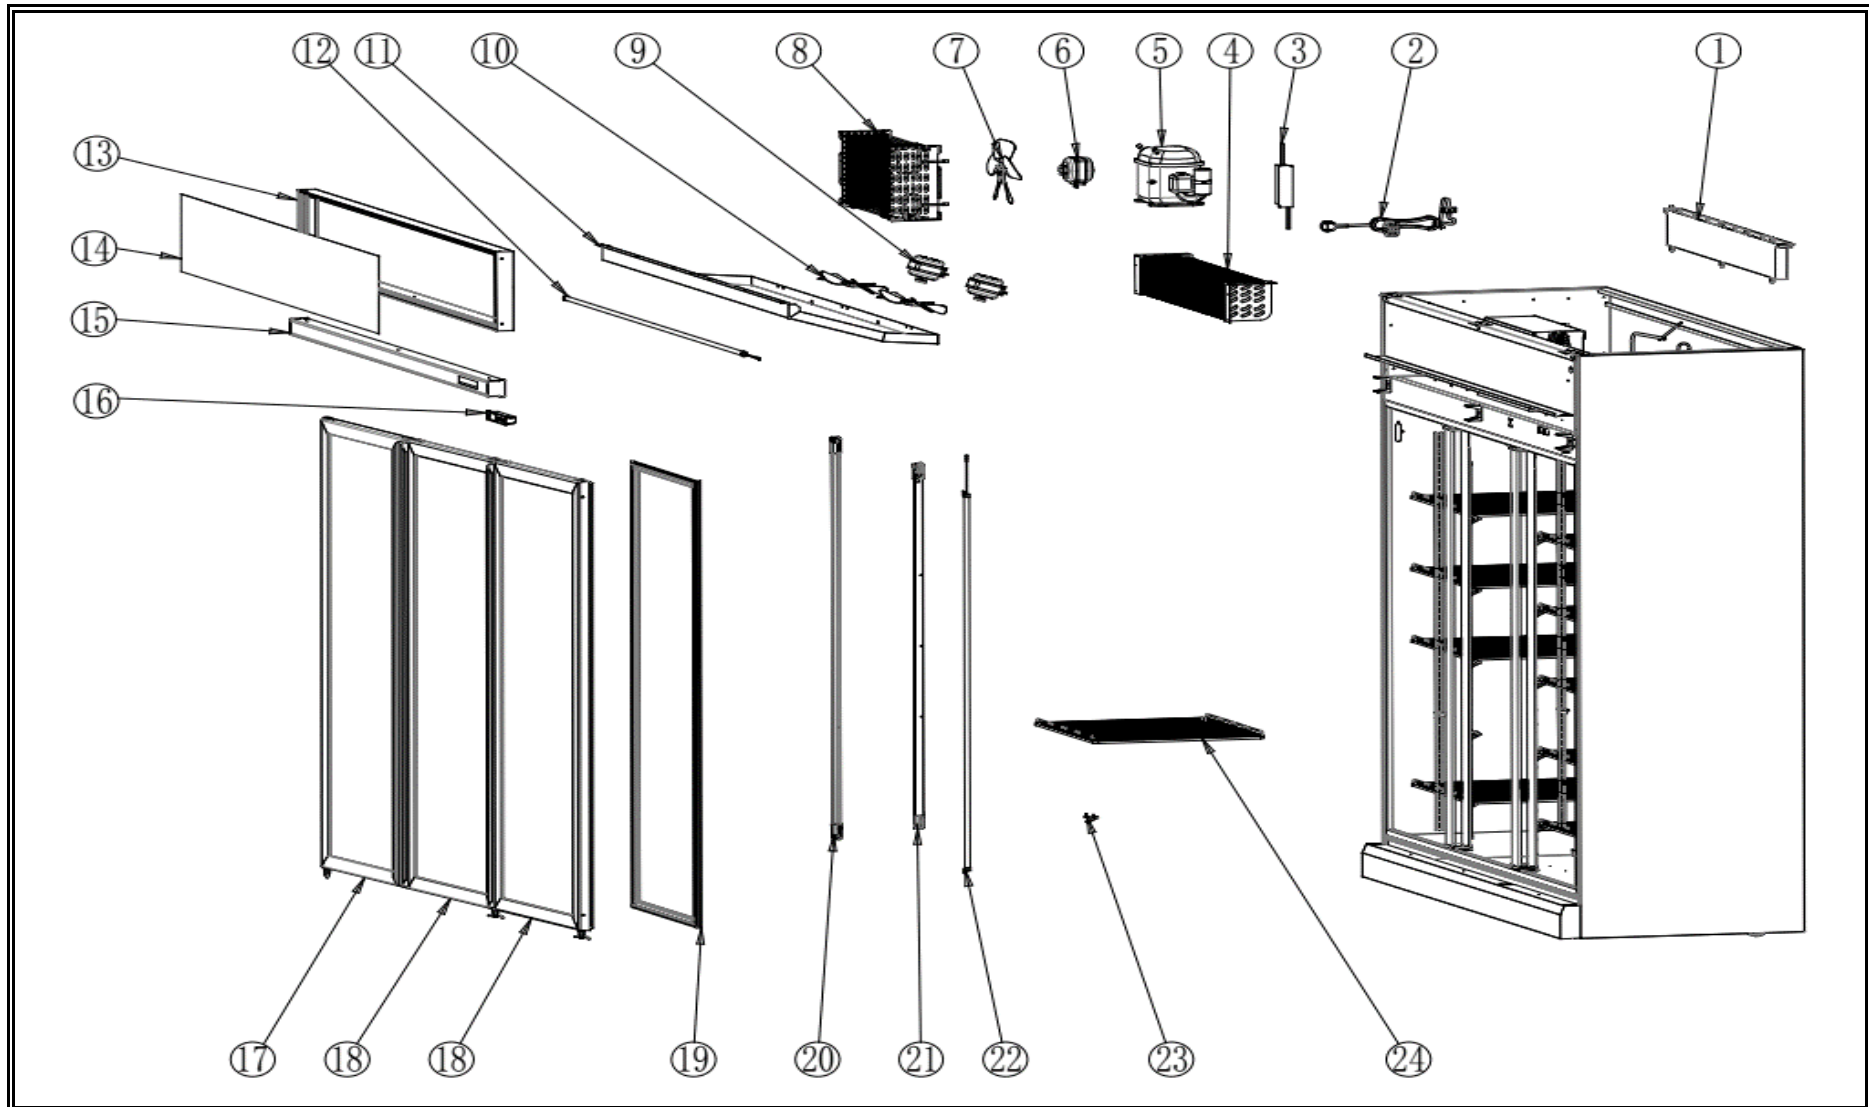

7455.2410

R290

Onderdelen informatie
Erzatzteil information
Spare part information
Information de pièces

POS:	Art.No.:	Omschrijving:	Aantal:
1		Water tray	1
2		Plug cable	1
3	CS9338.2794	Led light driver	1
4	CS9338.2828	Evaporator	1
5	CS9338.2328	Compressor	1
6	CS9390.0130	Condenser fan motor	1
7	CS9338.1855	Condenser fan blade	1
8	CS9338.2824	Condenser	1
9	CS9390.1425	Evaporator fan motor	2
10	CS9338.1885	Evaporator fan blade	2
11		Evaporator fan motor cover panel	1
12	CS9338.2820	Canopy box light	1
13	CS7455.2472	Canopy box	1
14	CS9338.2436	Canopy perspex cover	1
15		Top decoration panel	1
16	CS9390.2410	Digital controller	1
17	CS9338.2258	Glass door left	1
18	CS9338.2256	Glass door right	2
19	CS9338.2306	Door seal	3
20	CS9338.2260	Led light left	1
21	CS9338.2264	Led light right	1
22	CS9338.2262	Middle frame light	2
23	CS7455.2225	Kclip	65
24	CS7455.2226	Shelf side	10
24A	CS7455.2227	Shelf middle	5