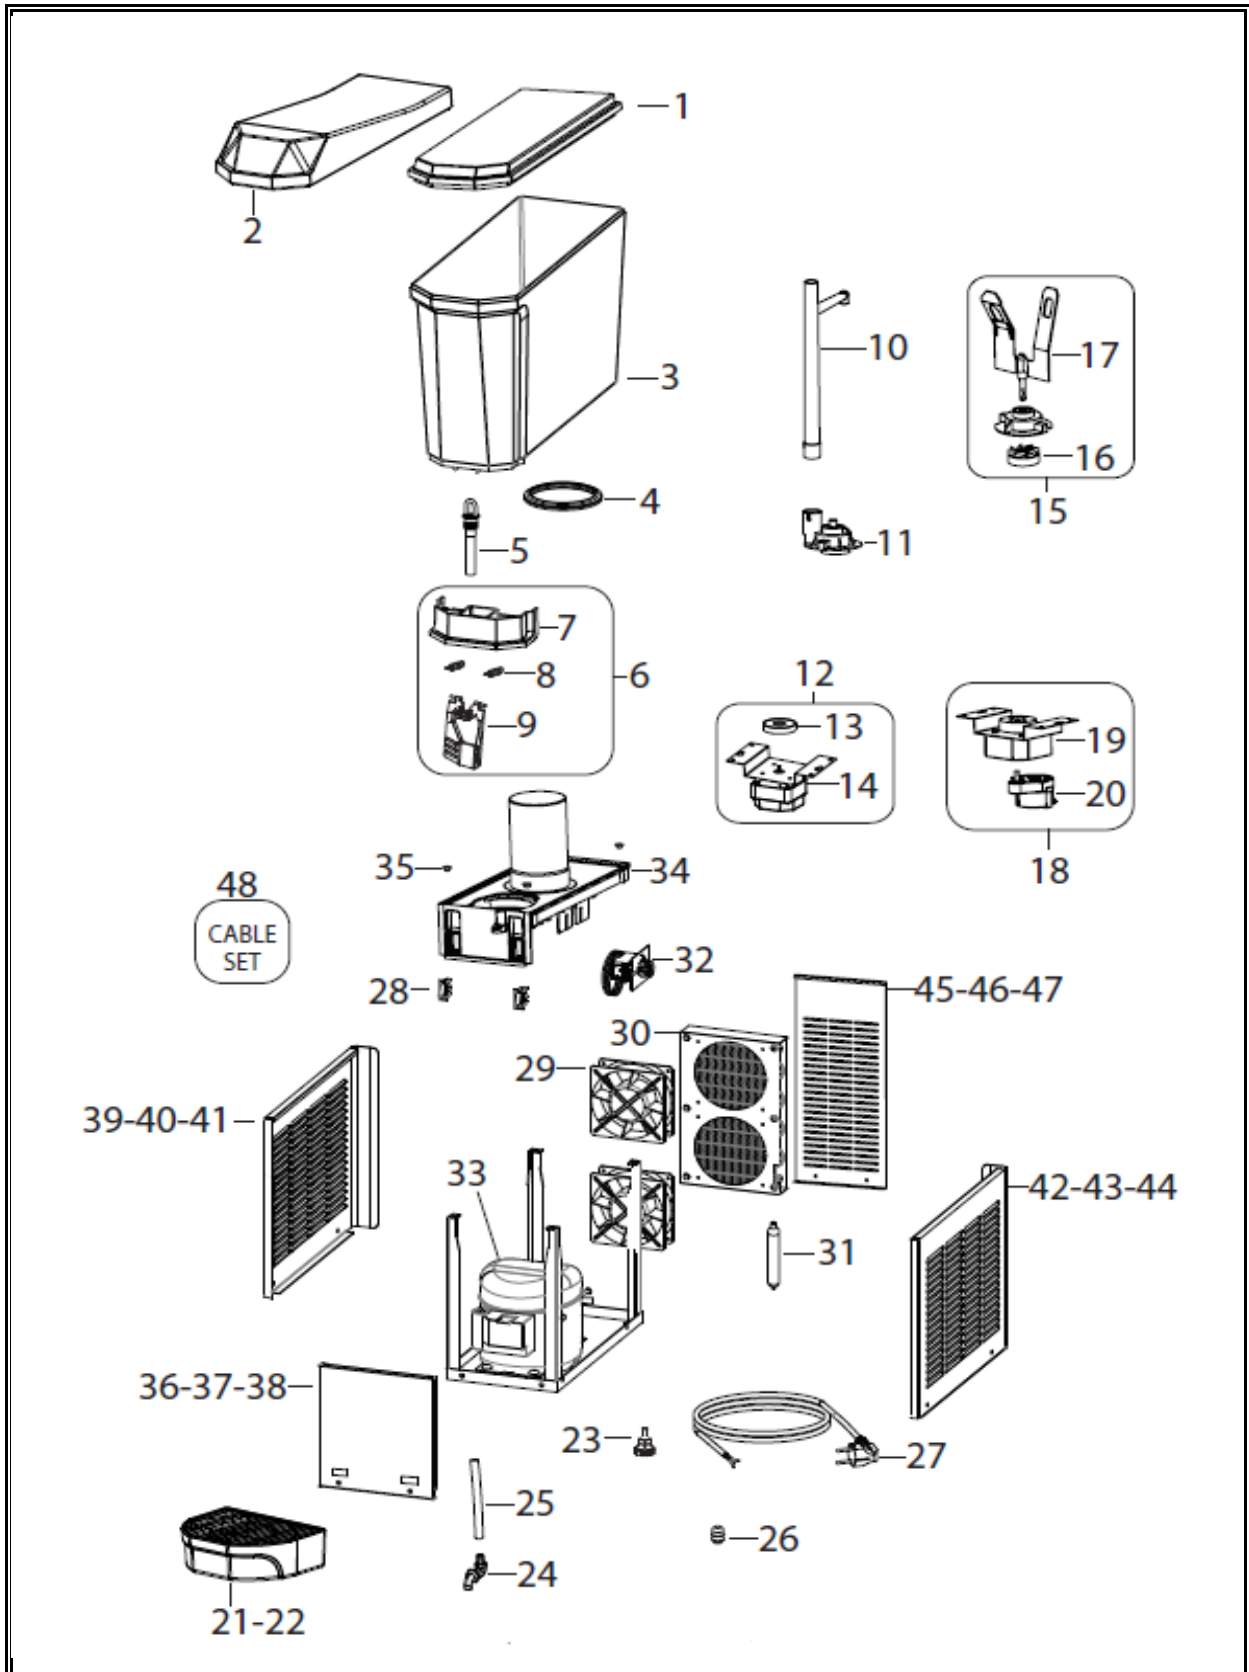

7065.0025

R134A

Onderdelen informatie
Erzatzteil information
Spare part information
Information de pièces

POS:	0025	Art.No.:	Omschrijving:	Aantal:
1	✓	9051.2362	20 L. BOWL COVER TRANSPARENT NEW	
2	✓	9051.2012	20 L. BOWL COVER BLACK SET	
3	✓	9051.2010	20 L. BOWL	
4	✓	9051.2058	CLASSICAL BOWL GASKET	
5	✓	9051.2100	CLASSICAL TAP HOSE	
6	✓	9051.2090	CLASSICAL TAP COMPLETE	
7	✓	9051.2088	CLASSICAL TAP BODY	
8	✓	9051.2096	CLASSICAL TAP SPRING	
9	✓	9051.2104	CLASSICAL TAP HANDLE	
10	✓	9051.2074	CLASSICAL SPRAY PIPE SET	
11	✓	9051.2198	CLASSICAL ROTOR SET 45 mm.	
12	✓	9051.2076	CLASSICAL SPRAY MOTOR SET	
13	✓	9051.2212	SPRAY MOTOR MAGNET	
14	✓	9051.2224	CLASSICAL SPRAY MOTOR (INC. METAL FRAME)	
15	nvt	9051.2084	CLASSICAL MIXING PALETTE SET	
16	nvt	9051.2080	CLASSICAL MIXER PALLETTE MAGNET	
17	nvt	9051.2082	CLASSICAL MIXING PALETTE	
18	nvt	9051.2086	CLASSICAL MIXING MOTOR SET 60RPM	
19	nvt	9051.2364	CLASSICAL MIXER MOTOR MAGNET SET	
20	nvt	9051.2036	MIXING MOTOR MAGNET 60 RPM	
21	✓	9051.2354	DRIP TRAY NEW	
22	✓	9051.2042	DRIP TRAY OLD	
23	✓	9051.2040	MACHINE FOOT (1 PIECE)	
24	✓	9051.2222	CLASSICAL DISCHARGE COMPLETE SET	
25	✓	9051.2216	CLASSICAL DISCHARGE HOSE 8x11	
26	✓	9051.2066	CABLE ROAD PG7	
27	✓	9051.2052	PLUG CABLE 3x0,75 2mt.	
28	✓	9051.2178	ON/OFF SWITCH	
29	✓	9051.2070	FAN MOTOR 120x120x38	
30	✓	9051.2182	CONDENSER MONO	
31	✓	9051.2006	13,5GR DRYER	
32	✓	9051.2098	MANUAL THERMOSTAT	
33	✓	9051.2192	1/6 COMPRESSOR R134A	
34	✓		CLASSICAL MONO TRAY SET	
35	✓	9051.2174	CLASSICAL/PANORAMIC TRAY SCREW STOPPER	
36	✓		CLASSICAL MONO FRONT COVER YELLOW	
37	✓		CLASSICAL MONO FRONT COVER BLACK	
38	✓		CLASSICAL MONO FRONT COVER INOX	
39	✓		CLASSICAL MONO RIGHT COVER YELLOW	
40	✓		CLASSICAL MONO RIGHT COVER BLACK	
41	✓		CLASSICAL MONO RIGHT COVER INOX	
42	✓		CLASSICAL MONO/TWIN/TRIPLE LEFT COVER YELLOW	
43	✓		CLASSICAL MONO/TWIN/TRIPLE LEFT COVER BLACK	