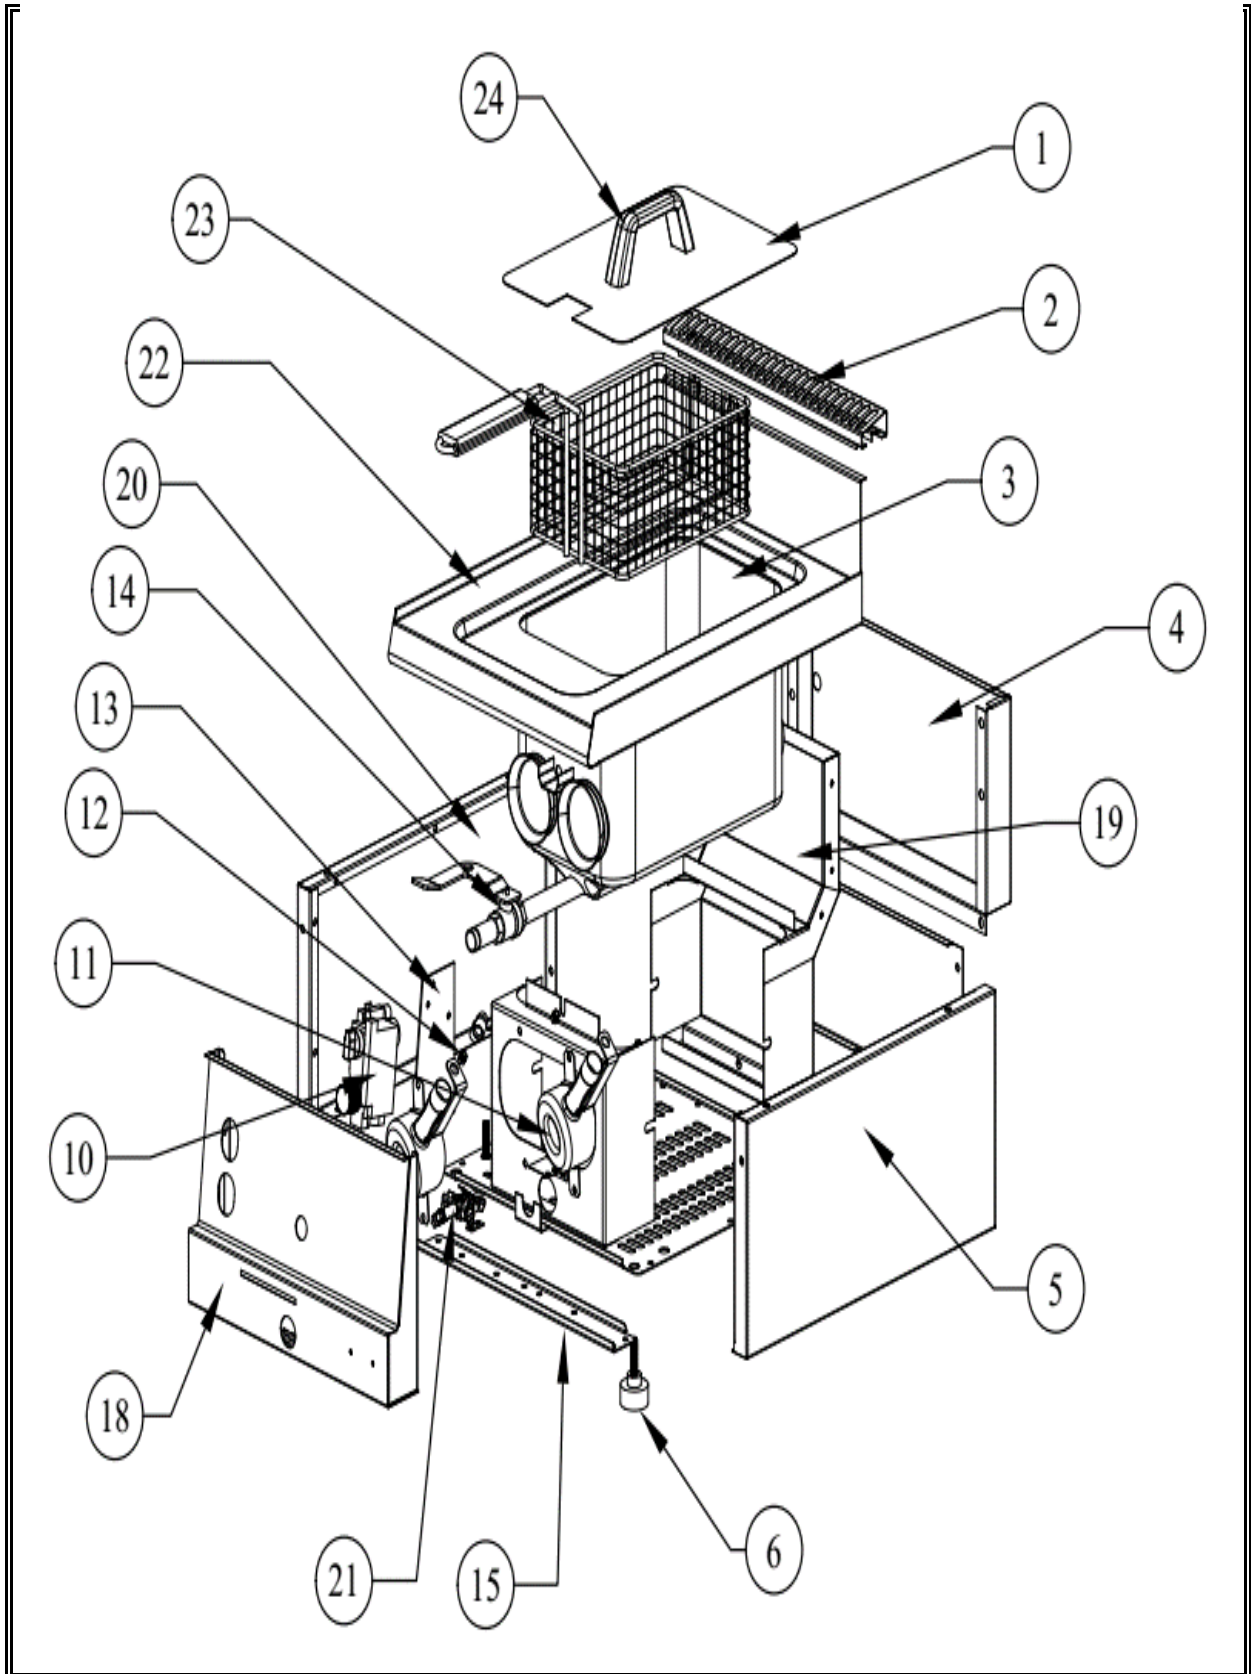

**7178.0080**

Onderdelen informatie  
Erzatzteil information  
Spare part information  
Information de pièces

POS:	Art.No.:	Omschrijving:	Aantal:
1		Lid	1
2	CS9289.1074	Chimney Lid	1
3		Basket Bottom Part	1
4		Back Panel	1
5		Right Side Panel	1
6	CS9289.0030	Adjustable Legs	4
10	CS9289.0700	Gas Valve	1
11	CS9289.0175	Burner	2
12	CS9289.0190	Injector	2
13		Gas Instalation Fixing Part	1
14	CS9289.0675	Drain Pipe	1
15		Front Panel Fixing Part	1
18		Front Panel	1
19	CS9289.1074	Chimney	1
20		Side Panel Left	1
21	CS9289.0680	Pilot	1
22		Worktop	1
23	CS9289.0200	Basket	1
24	CS9289.0205	Bakelite Handle	1
25	CS9289.0170	Limit Thermostat	1
A	CS9289.0695	Tap	1